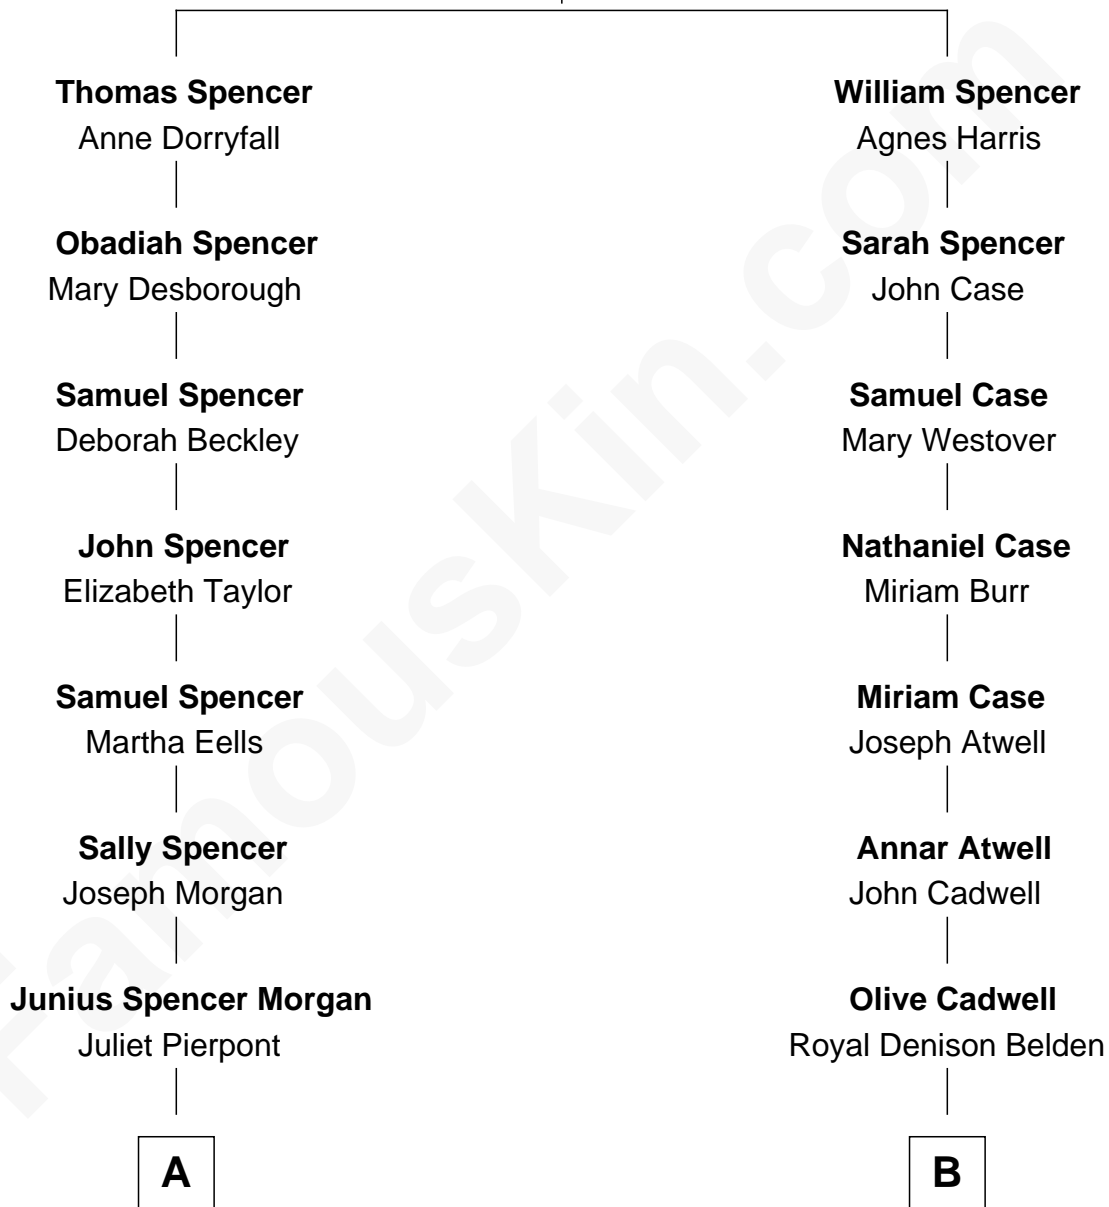

FamousKin.com Relationship Chart of

John Adams Morgan
1952 Olympic Sailing Gold Medalist

10th cousin 1 time removed of

Howard Dean
79th Governor of Vermont

Gerard Spencer
Alice Whitbread

A

John Pierpont Morgan

Frances Louisa Tracy

John Pierpont Morgan

Jane Norton Grew

Henry Sturgis Morgan

Catherine Frances Lovering Adams

John Adams Morgan

Olympic Gold Medalist

B

Mead Belden

Gertrude Woolson

Olive Gertrude Belden

Henry Wigglesworth

Sylvia Wigglesworth

James William Maitland

Andrea Belden Maitland

Howard Brush Dean