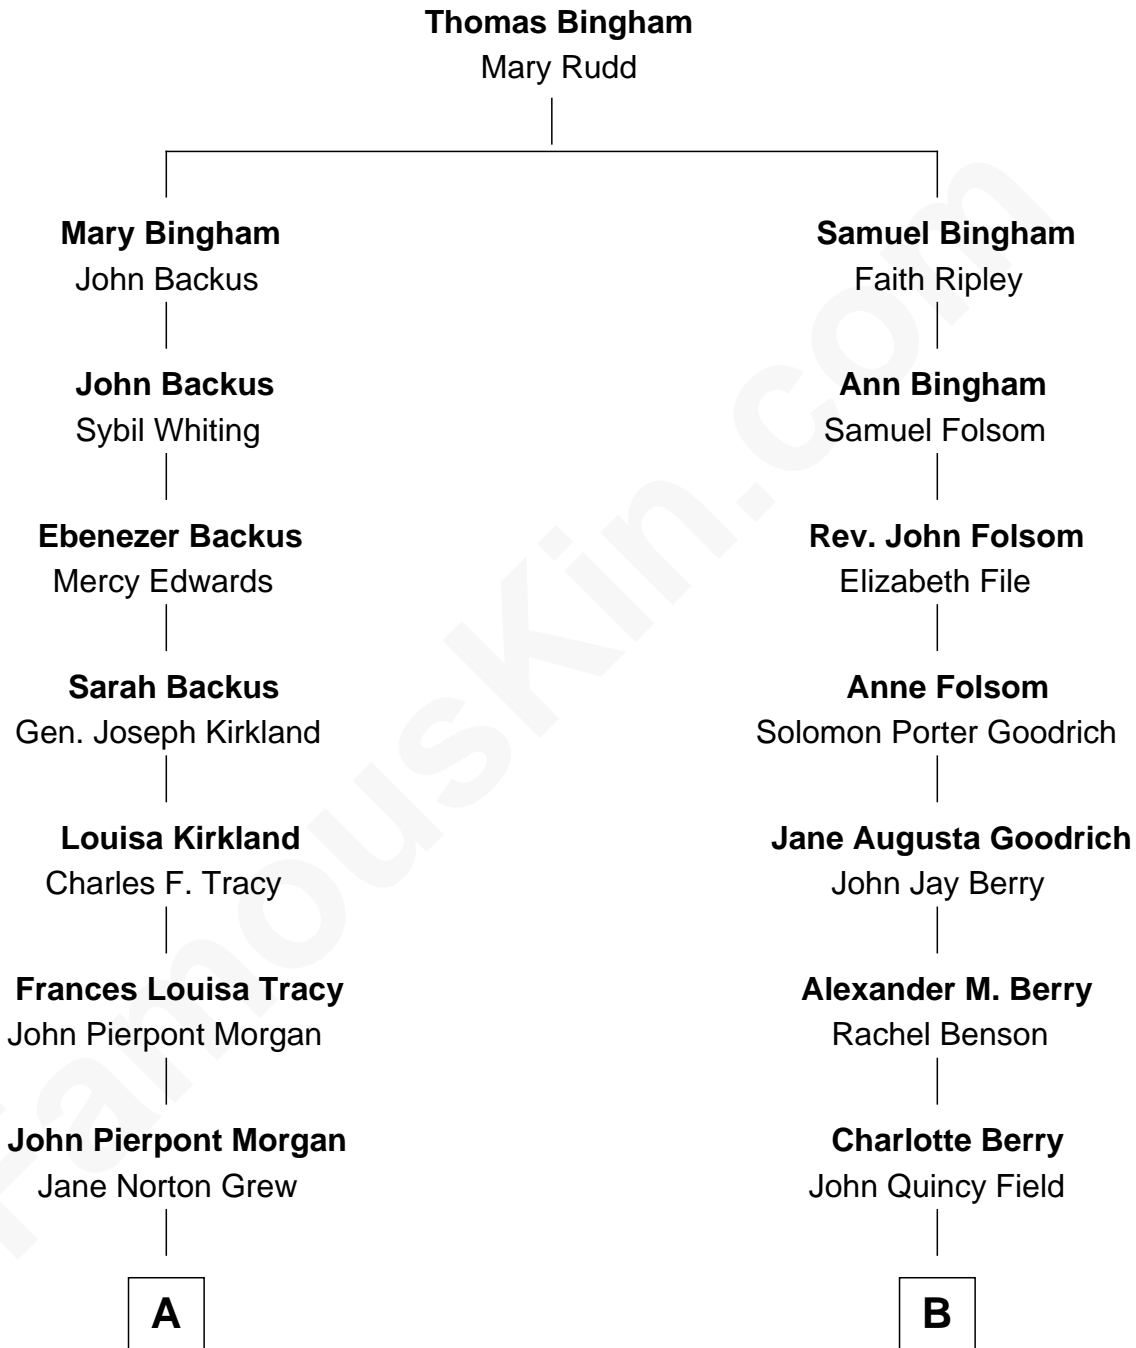

FamousKin.com Relationship Chart of

John Adams Morgan
1952 Olympic Sailing Gold Medalist

8th cousin 1 time removed of

Sally Field

TV and Movie Actress

A

Henry Sturgis Morgan
Catherine Frances Lovering Adams

John Adams Morgan
Olympic Gold Medalist

B

Fleet Folsom Field
Jane Elizabeth Fox

Richard Dryden Field
Margaret Joy Morlan

Sally Field
TV and Movie Actress

FamousKin.com