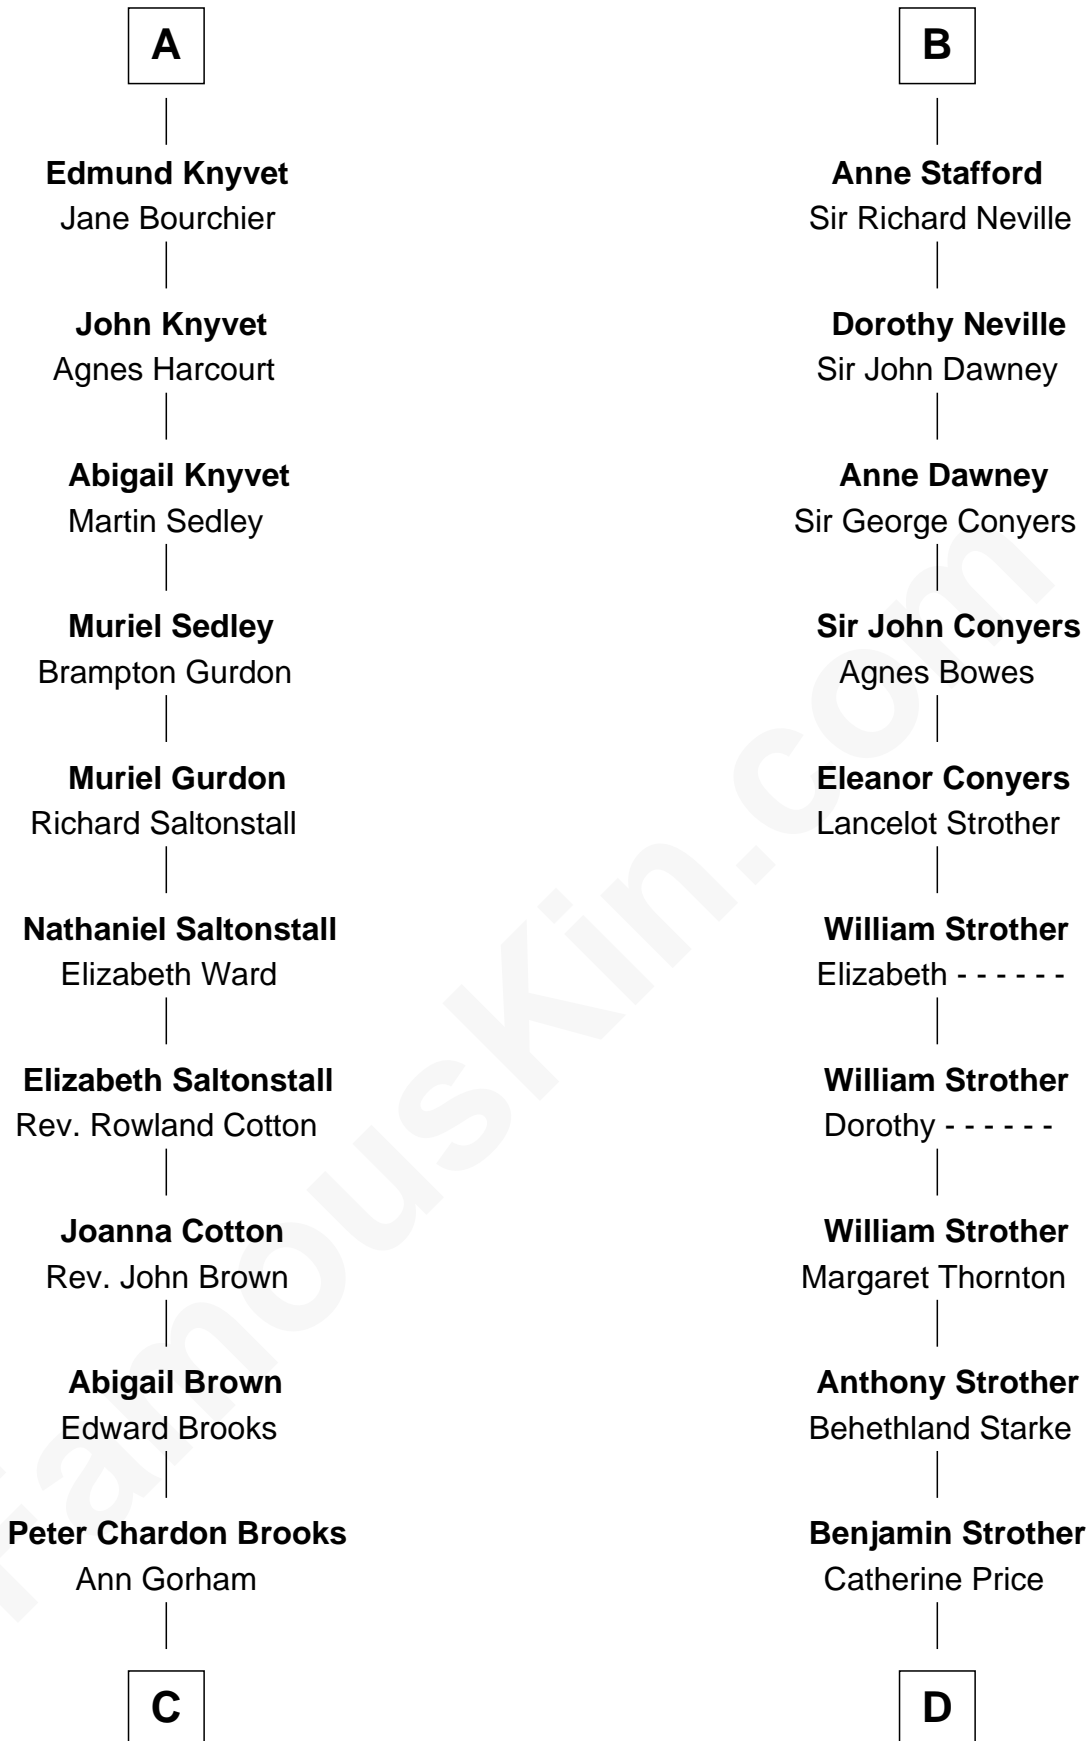

FamousKin.com

Relationship Chart of

John Adams Morgan
1952 Olympic Sailing Gold Medalist

21st cousin of

Randolph Scott
Movie Actor

C

Abigail Brown Brooks

Charles Francis Adams

John Quincy Adams

Frances Cadwallader Crowninshield

Charles Francis Adams

Frances Lovering

Catherine Frances Lovering Adams

Henry Sturgis Morgan

John Adams Morgan

Olympic Gold Medalist

D

Catherine Price Strother

Joseph Minor Crane

John William Crane

Margaret Ann Sadler

Joseph Minor Crane

Lavinia Lionberger

Lucy Lionberger Crane