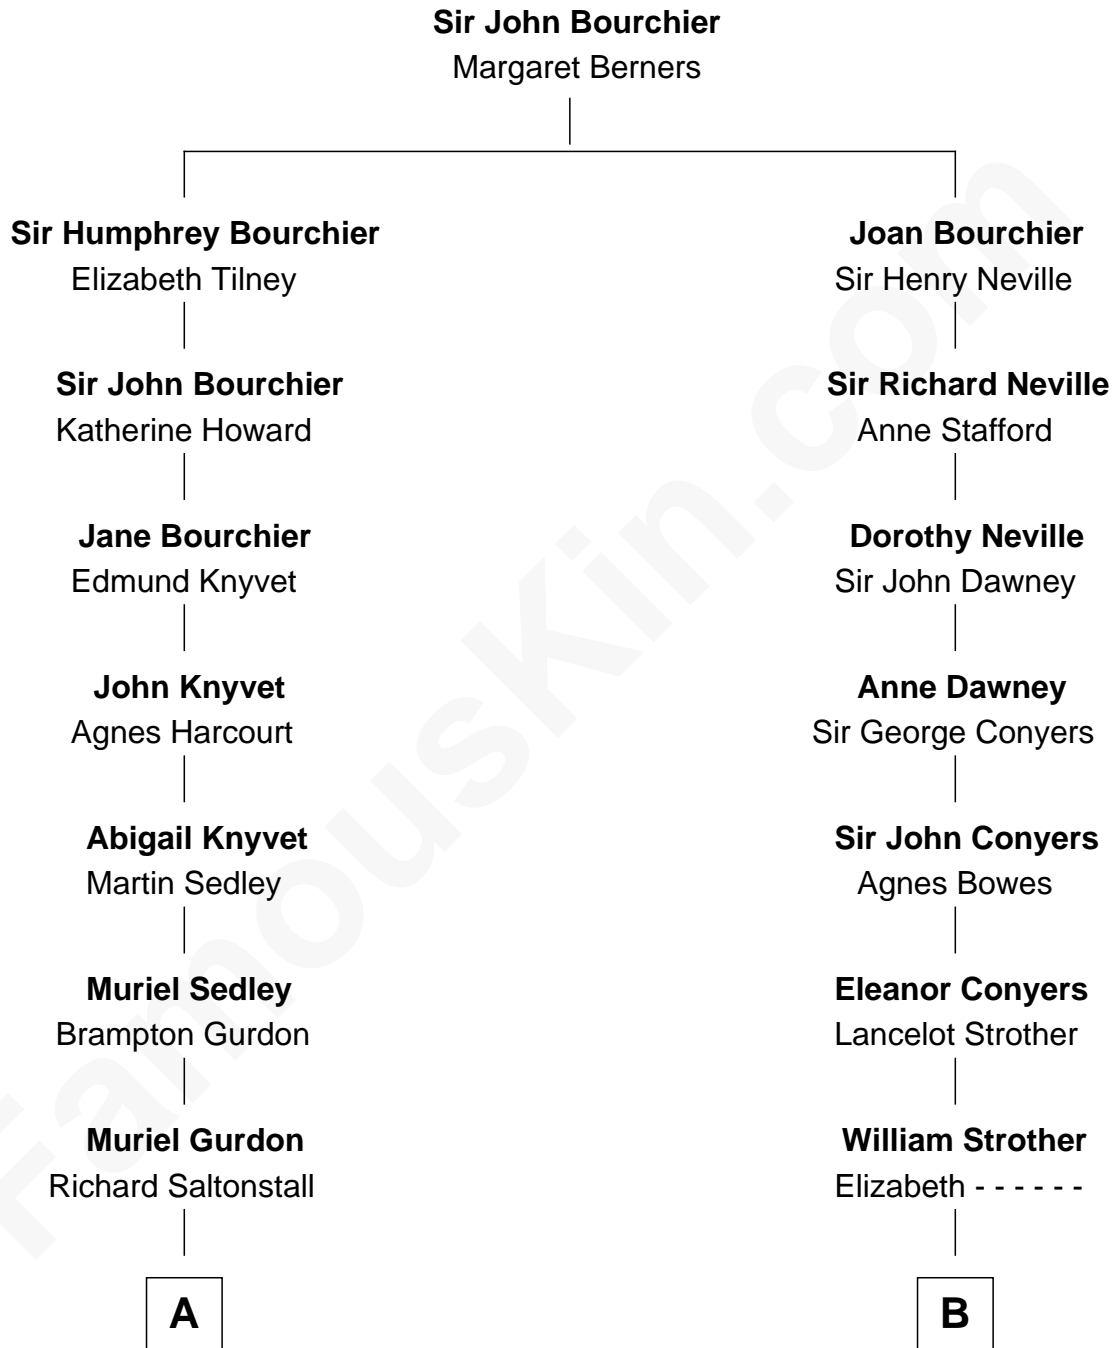

# FamousKin.com Relationship Chart of

**John Adams Morgan**  
1952 Olympic Sailing Gold Medalist

15th cousin 1 time removed of

**Randolph Scott**  
Movie Actor

**A**

**Nathaniel Saltonstall**

Elizabeth Ward

**Elizabeth Saltonstall**

Rev. Rowland Cotton

**Joanna Cotton**

Rev. John Brown

**Abigail Brown**

Edward Brooks

**Peter Chardon Brooks**

Ann Gorham

**Abigail Brown Brooks**

Charles Francis Adams

**John Quincy Adams**

Frances Cadwallader Crowninshield

**Charles Francis Adams**

Frances Lovering

**Catherine Frances Lovering Adams**

Henry Sturgis Morgan