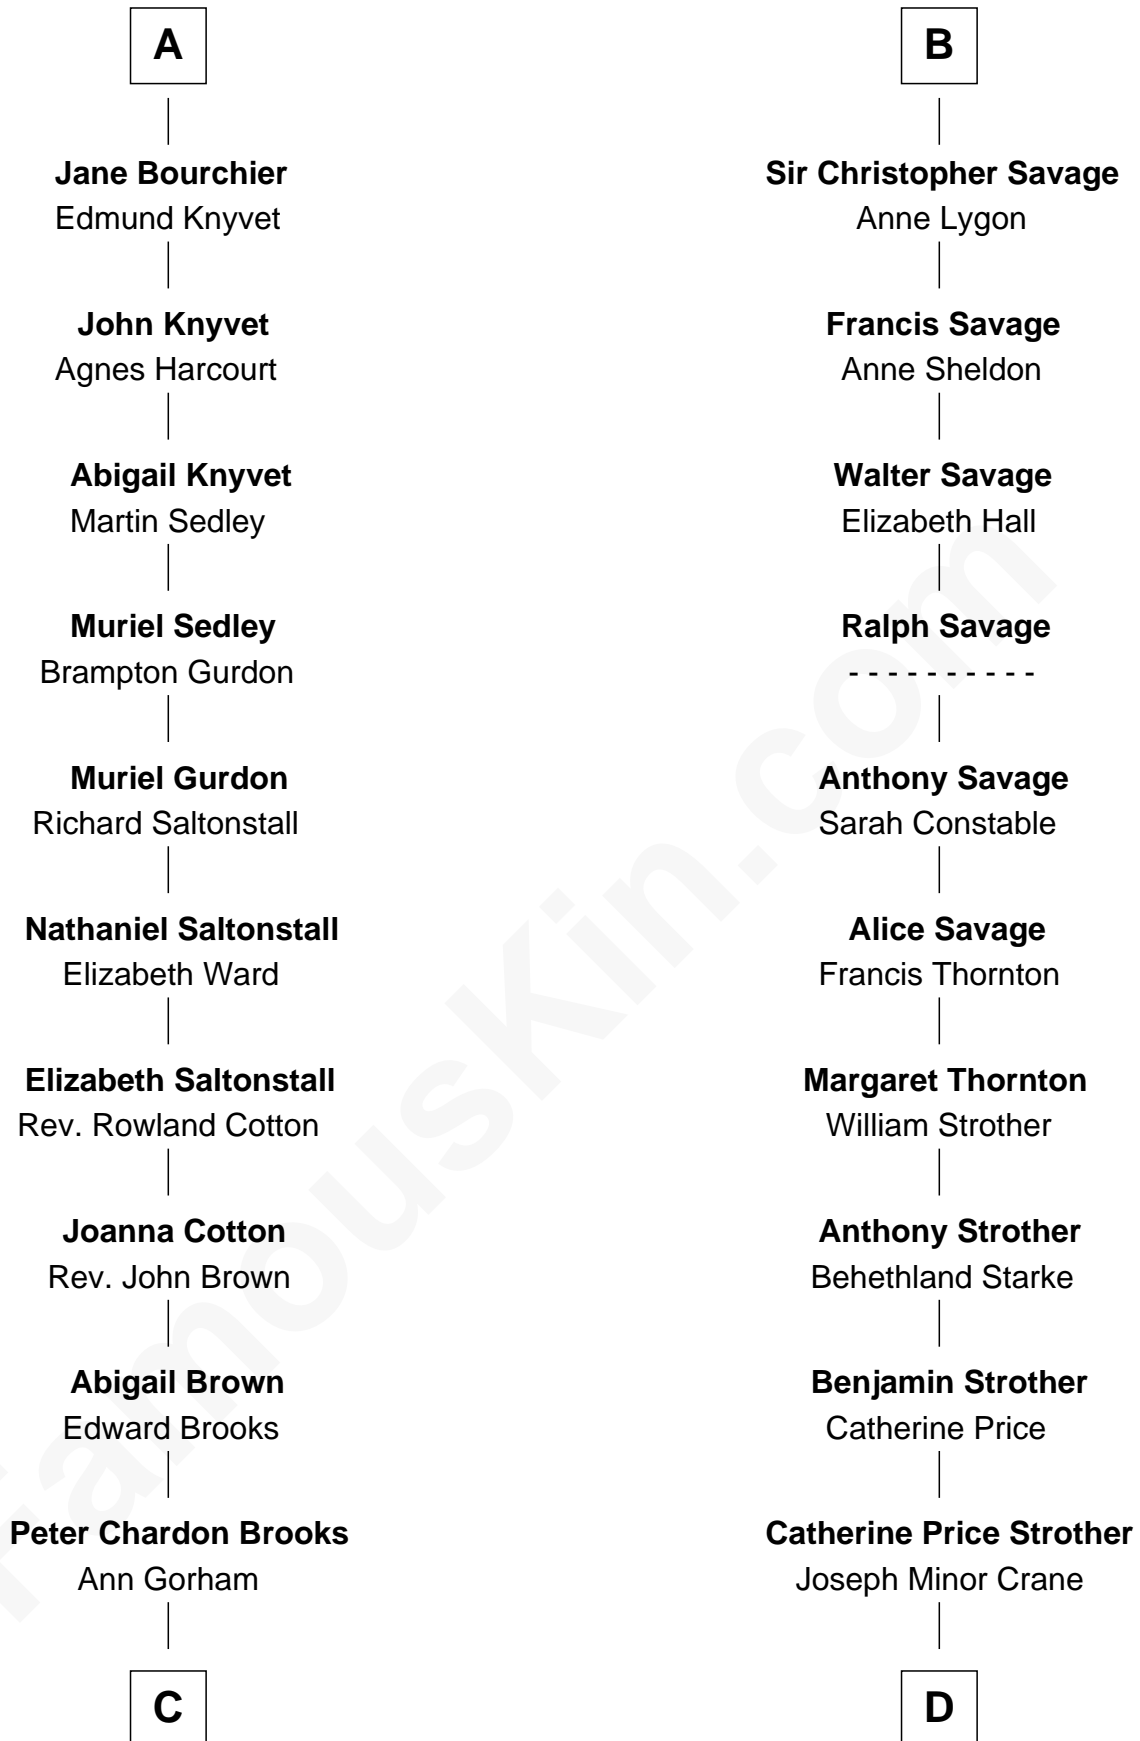

FamousKin.com Relationship Chart of

John Adams Morgan
1952 Olympic Sailing Gold Medalist

20th cousin 1 time removed of

Randolph Scott
Movie Actor

Humphrey de Bohun
Maud de Fiennes

C

Abigail Brown Brooks

Charles Francis Adams

John Quincy Adams

Frances Cadwallader Crowninshield

Charles Francis Adams

Frances Lovering

Catherine Frances Lovering Adams

Henry Sturgis Morgan

John Adams Morgan

Olympic Gold Medalist

D

John William Crane

Margaret Ann Sadler

Joseph Minor Crane

Lavinia Lionberger

Lucy Lionberger Crane

George Grant Scott

Randolph Scott