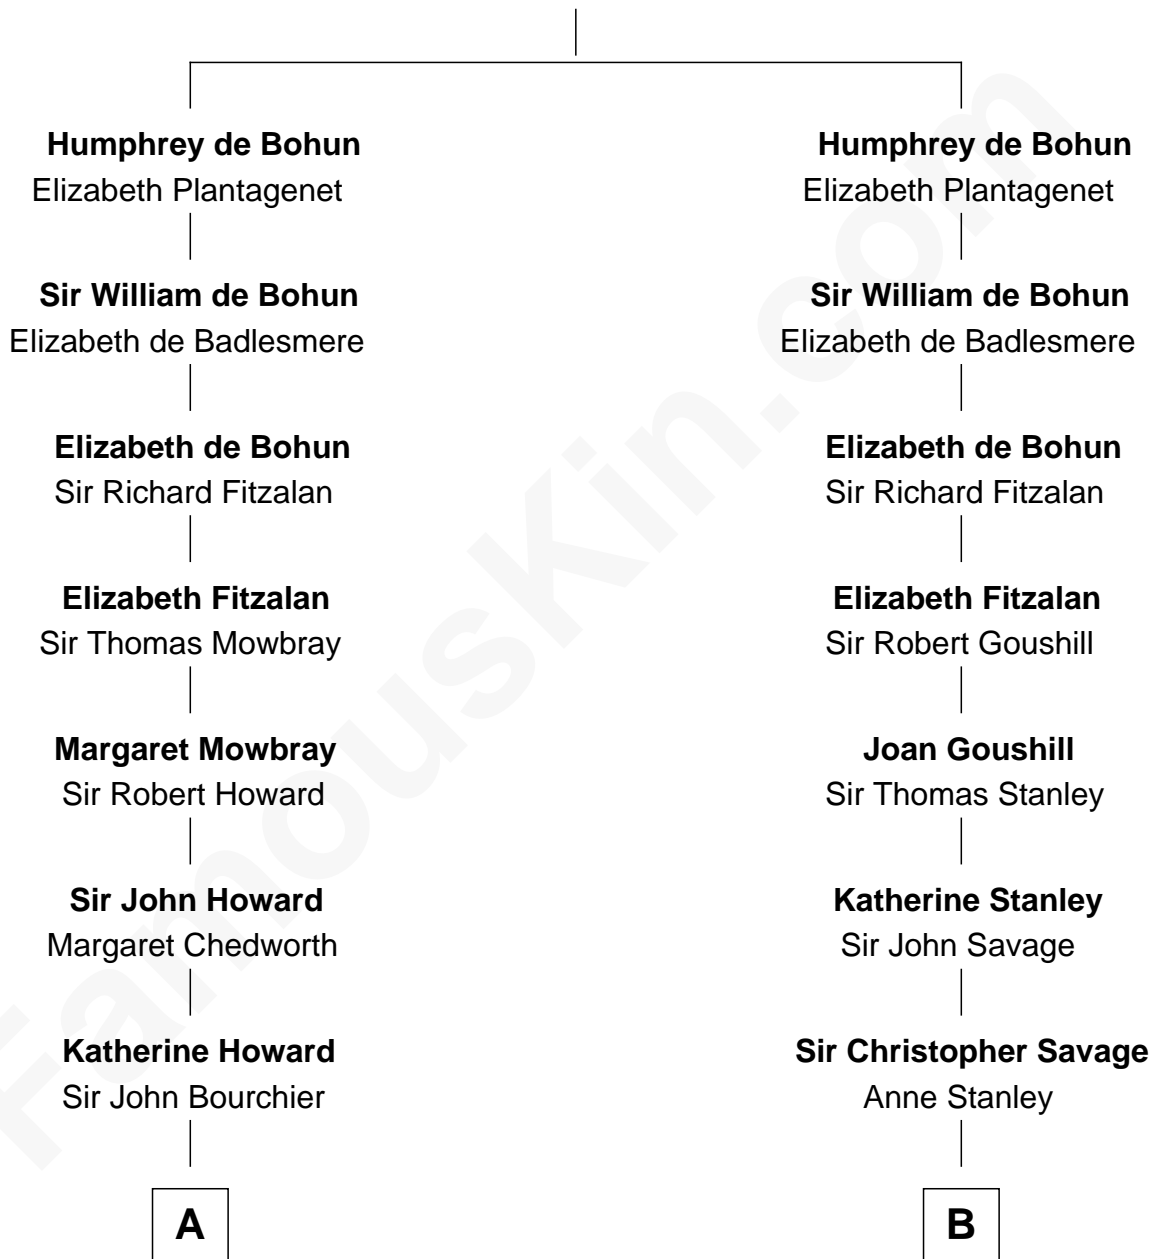

FamousKin.com Relationship Chart of

John Adams Morgan
1952 Olympic Sailing Gold Medalist

20th cousin 1 time removed of

Randolph Scott
Movie Actor

Humphrey de Bohun
Maud de Fiennes

C

Abigail Brown Brooks

Charles Francis Adams

John Quincy Adams

Frances Cadwallader Crowninshield

Charles Francis Adams

Frances Lovering

Catherine Frances Lovering Adams

Henry Sturgis Morgan

John Adams Morgan

Olympic Gold Medalist

D

John William Crane

Margaret Ann Sadler

Joseph Minor Crane

Lavinia Lionberger

Lucy Lionberger Crane

George Grant Scott

Randolph Scott