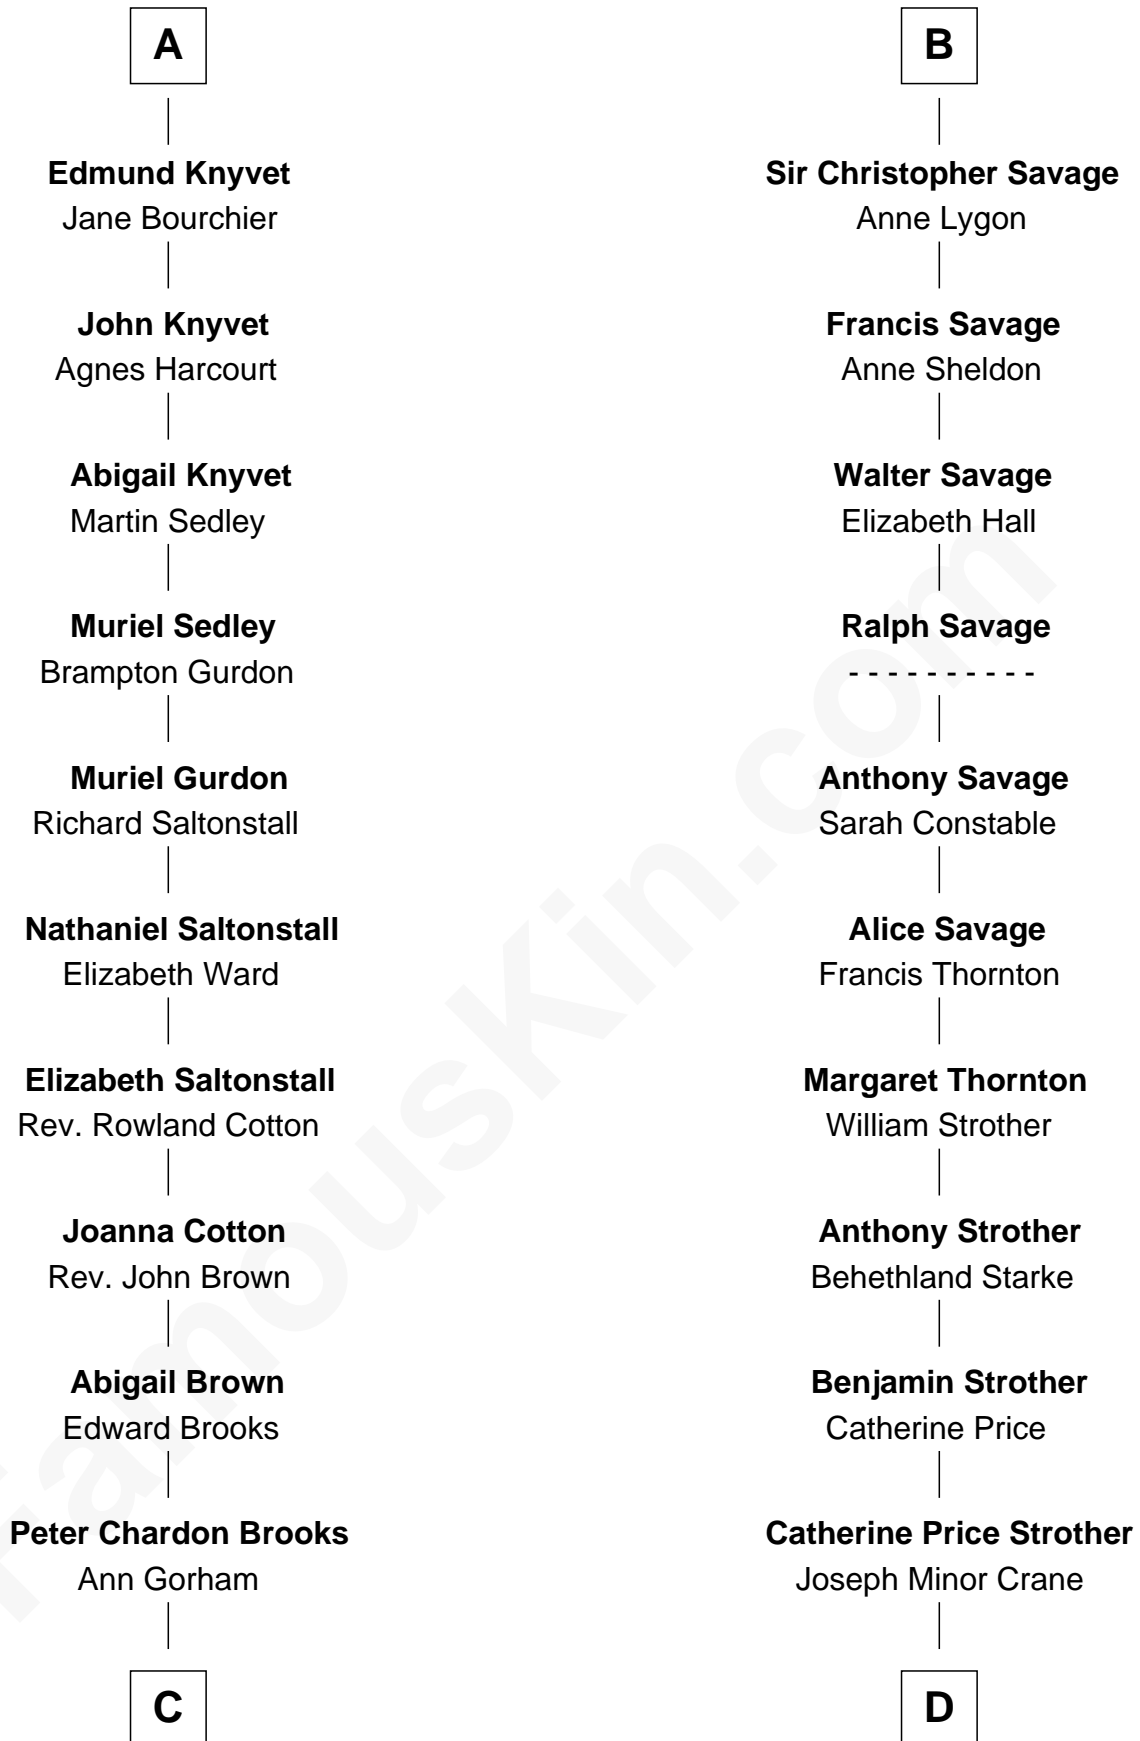

FamousKin.com Relationship Chart of

John Adams Morgan
1952 Olympic Sailing Gold Medalist

20th cousin 1 time removed of

Randolph Scott
Movie Actor

C

Abigail Brown Brooks

Charles Francis Adams

John Quincy Adams

Frances Cadwallader Crowninshield

Charles Francis Adams

Frances Lovering

Catherine Frances Lovering Adams

Henry Sturgis Morgan

John Adams Morgan

Olympic Gold Medalist

D

John William Crane

Margaret Ann Sadler

Joseph Minor Crane

Lavinia Lionberger

Lucy Lionberger Crane

George Grant Scott

Randolph Scott

Movie Actor