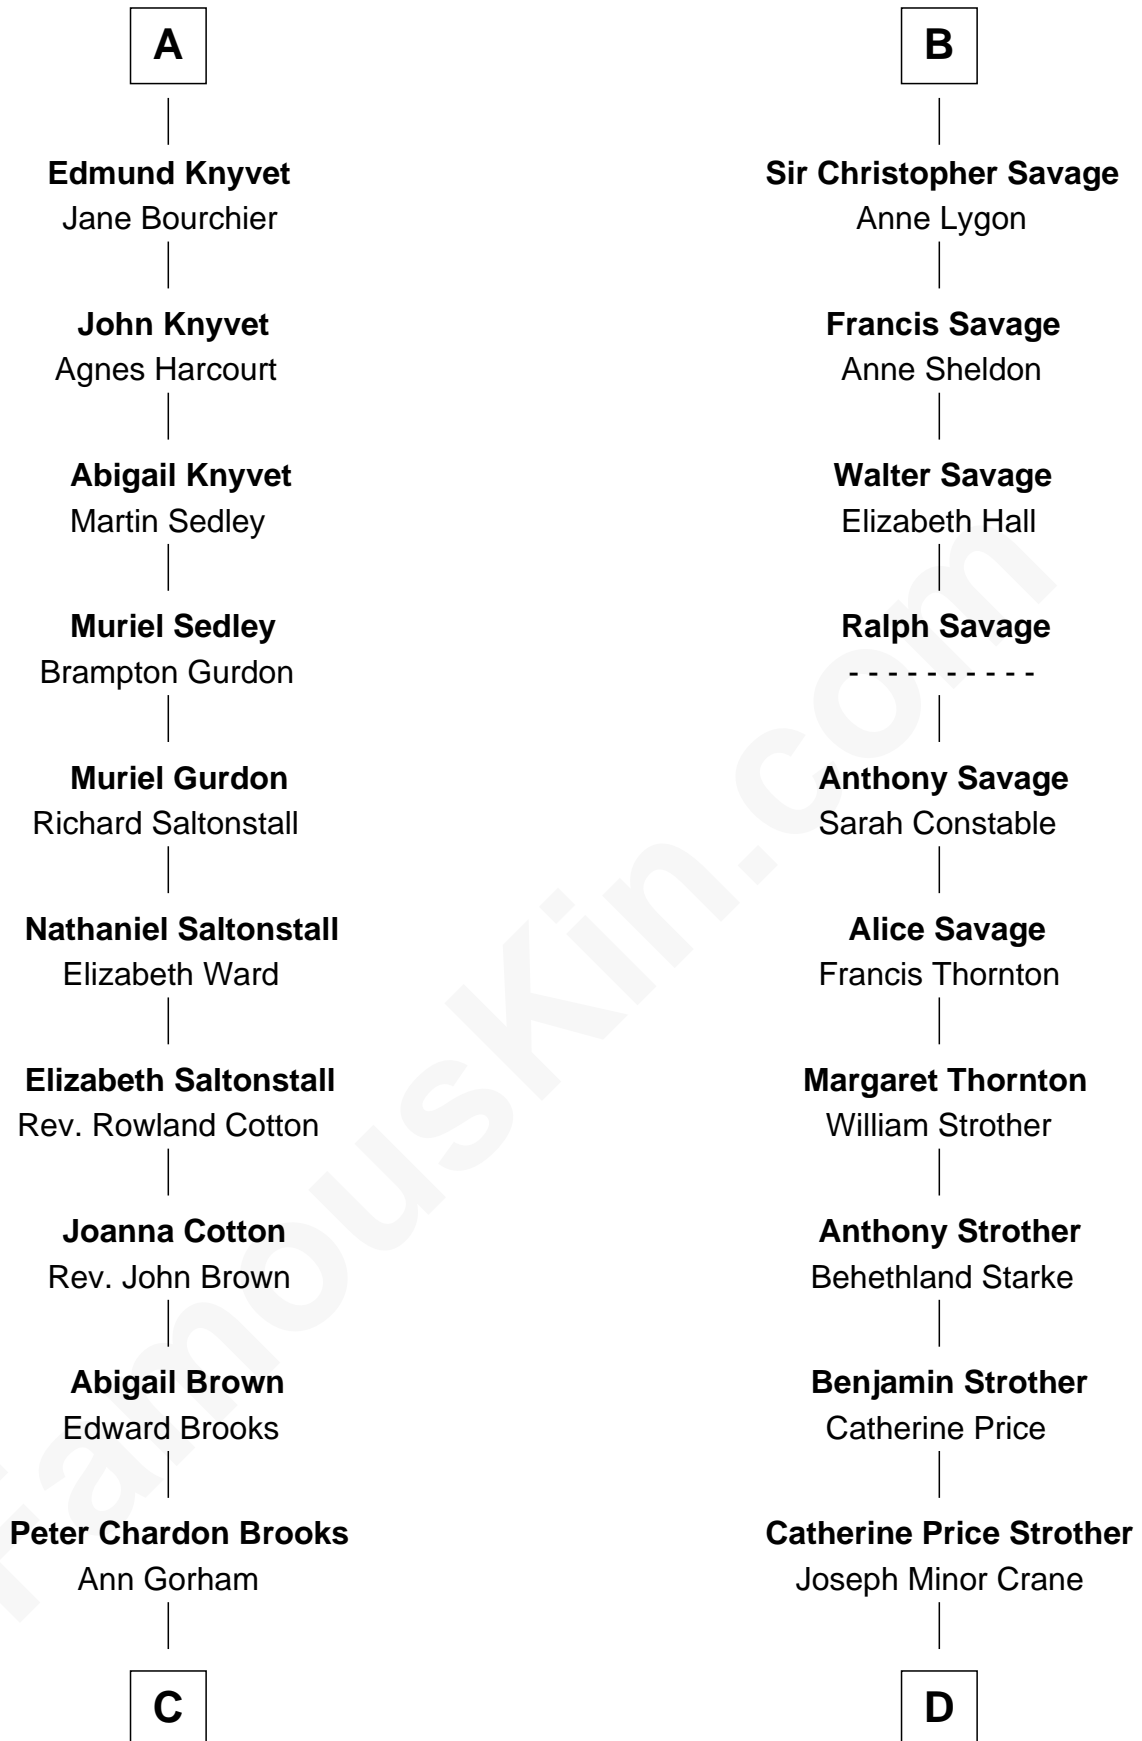

FamousKin.com Relationship Chart of

John Adams Morgan
1952 Olympic Sailing Gold Medalist

20th cousin 1 time removed of

Randolph Scott
Movie Actor

Gunselm de Badlesmere

Bartholomew de Badlesmere

Margaret de Clare

Margery de Badlesmere

Sir William de Ros

Thomas de Ros
Beatrice de Stafford

Margaret de Ros
Sir Reynold Grey

Sir John Grey
Constance de Holand

Alice Grey
Sir William Knyvet

Sir Edmund Knyvet
Eleanor Tyrrel

A

Bartholomew de Badlesmere

Margaret de Clare

Elizabeth de Badlesmere

Sir William de Bohun

Elizabeth de Bohun
Sir Richard Fitzalan

Elizabeth Fitzalan
Sir Robert Goushill

Joan Goushill
Sir Thomas Stanley

Katherine Stanley
Sir John Savage

Sir Christopher Savage
Anne Stanley

B

C

Abigail Brown Brooks

Charles Francis Adams

John Quincy Adams

Frances Cadwallader Crowninshield

Charles Francis Adams