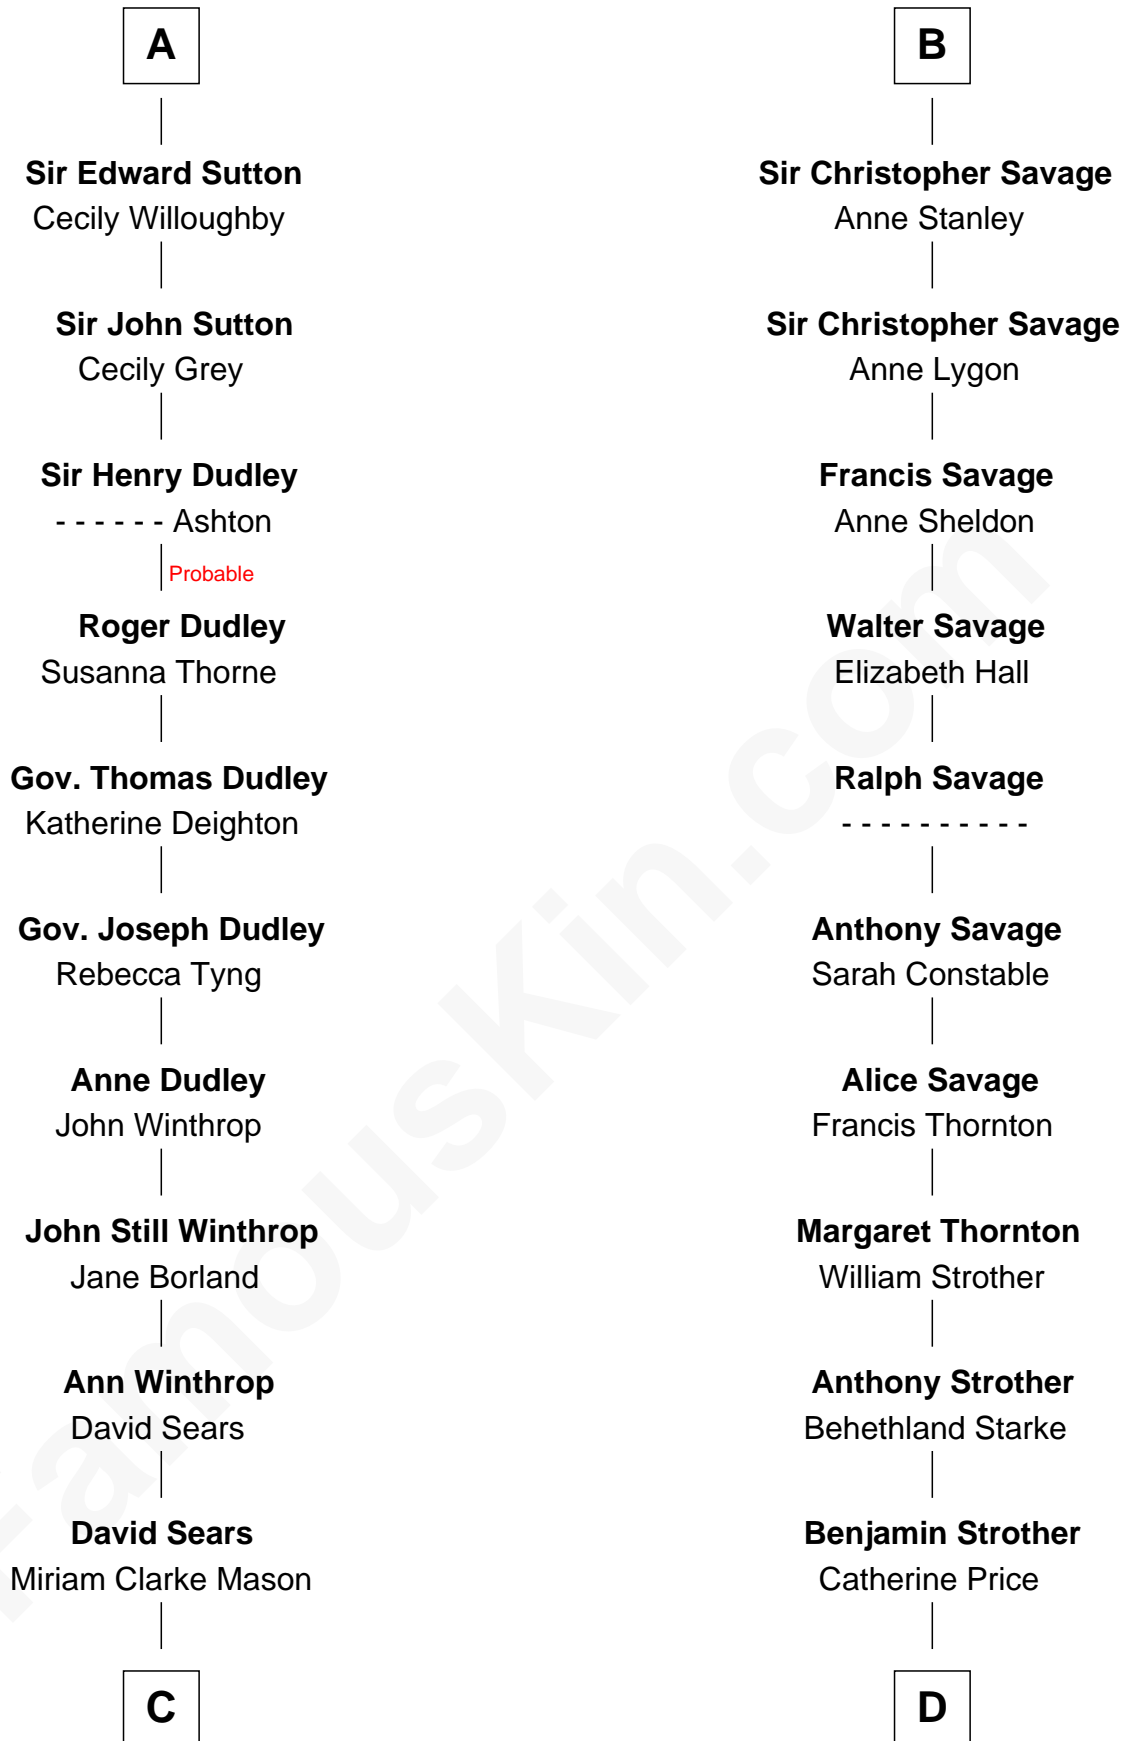

FamousKin.com

Relationship Chart of

John Adams Morgan
1952 Olympic Sailing Gold Medalist

21st cousin of

Randolph Scott
Movie Actor

Robert I, Count of Artois
Matilda of Brabant

Blanche of Artois
Edmund Plantagenet

Henry Plantagenet
Maud de Chaworth

Eleanor Plantagenet
Richard Fitzalan

Alice Fitzalan
Sir Thomas de Holand

Eleanor Holand
Edward Cherleton

Joyce Cherleton
Sir John Tiptoft

Joyce Tiptoft
Sir Edmund Sutton

A

Blanche of Artois
Edmund Plantagenet

Henry Plantagenet
Maud de Chaworth

Eleanor Plantagenet
Richard Fitzalan

Sir Richard Fitzalan
Elizabeth de Bohun

Elizabeth Fitzalan
Sir Robert Goushill

Joan Goushill
Sir Thomas Stanley

Katherine Stanley
Sir John Savage

B

C

Harriet Elizabeth Sears
George Casper Crowninshield

Frances Cadwallader Crowninshield
John Quincy Adams

Charles Francis Adams
Frances Lovering

Catherine Frances Lovering Adams
Henry Sturgis Morgan