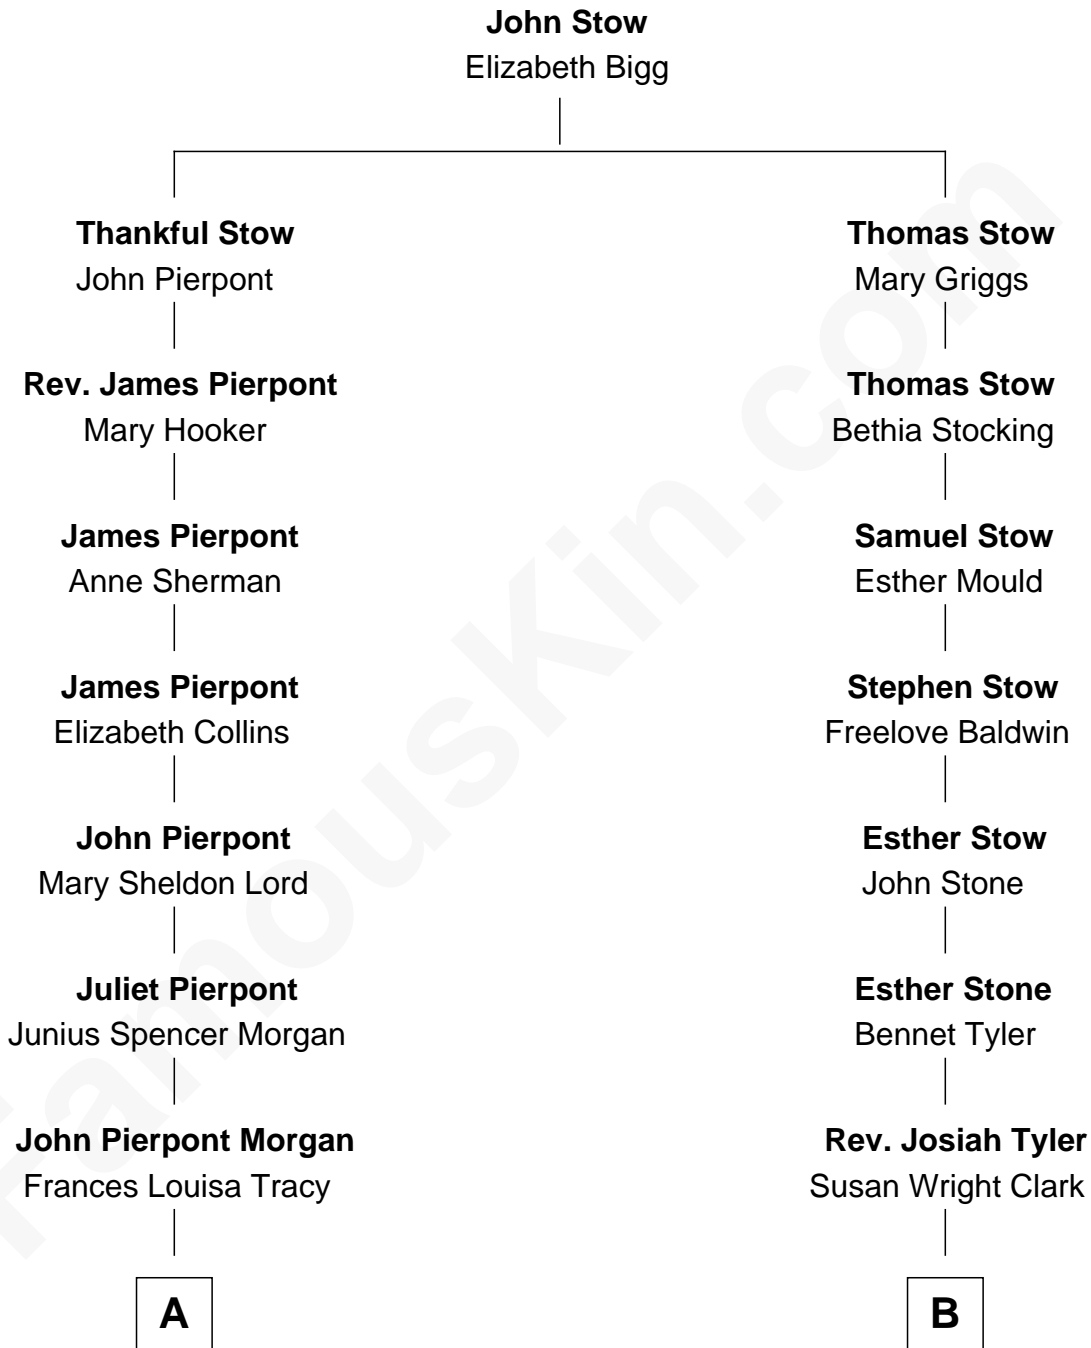

FamousKin.com Relationship Chart of

John Adams Morgan
1952 Olympic Sailing Gold Medalist

9th cousin 2 times removed of

Kate Upton

Sports Illustrated Swimsuit Cover Model

A

John Pierpont Morgan

Jane Norton Grew

Henry Sturgis Morgan

Catherine Frances Lovering Adams

John Adams Morgan

Olympic Gold Medalist

B

William Chester Tyler

Laura Leland Brooks

Margaret Hastings Tyler