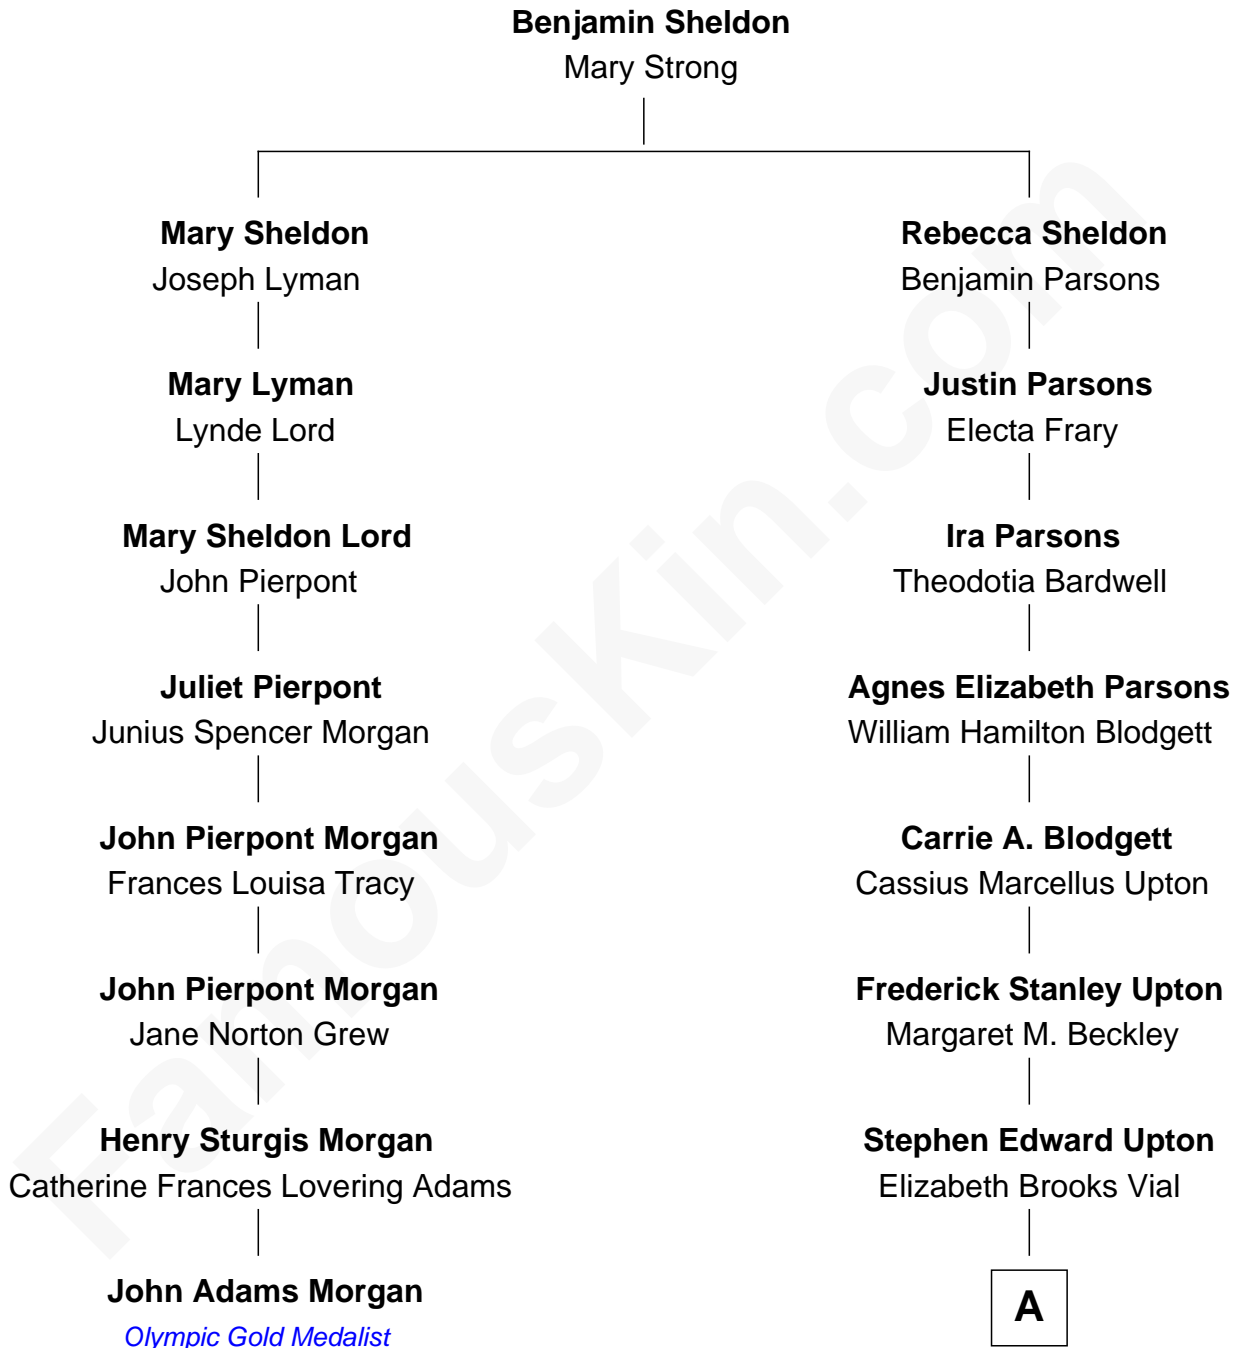

FamousKin.com Relationship Chart of John Adams Morgan

1952 Olympic Sailing Gold Medalist

7th cousin 1 time removed of

Kate Upton

Sports Illustrated Swimsuit Cover Model

A

Jefferson Matthew Upton

Shelley Fawn Davis