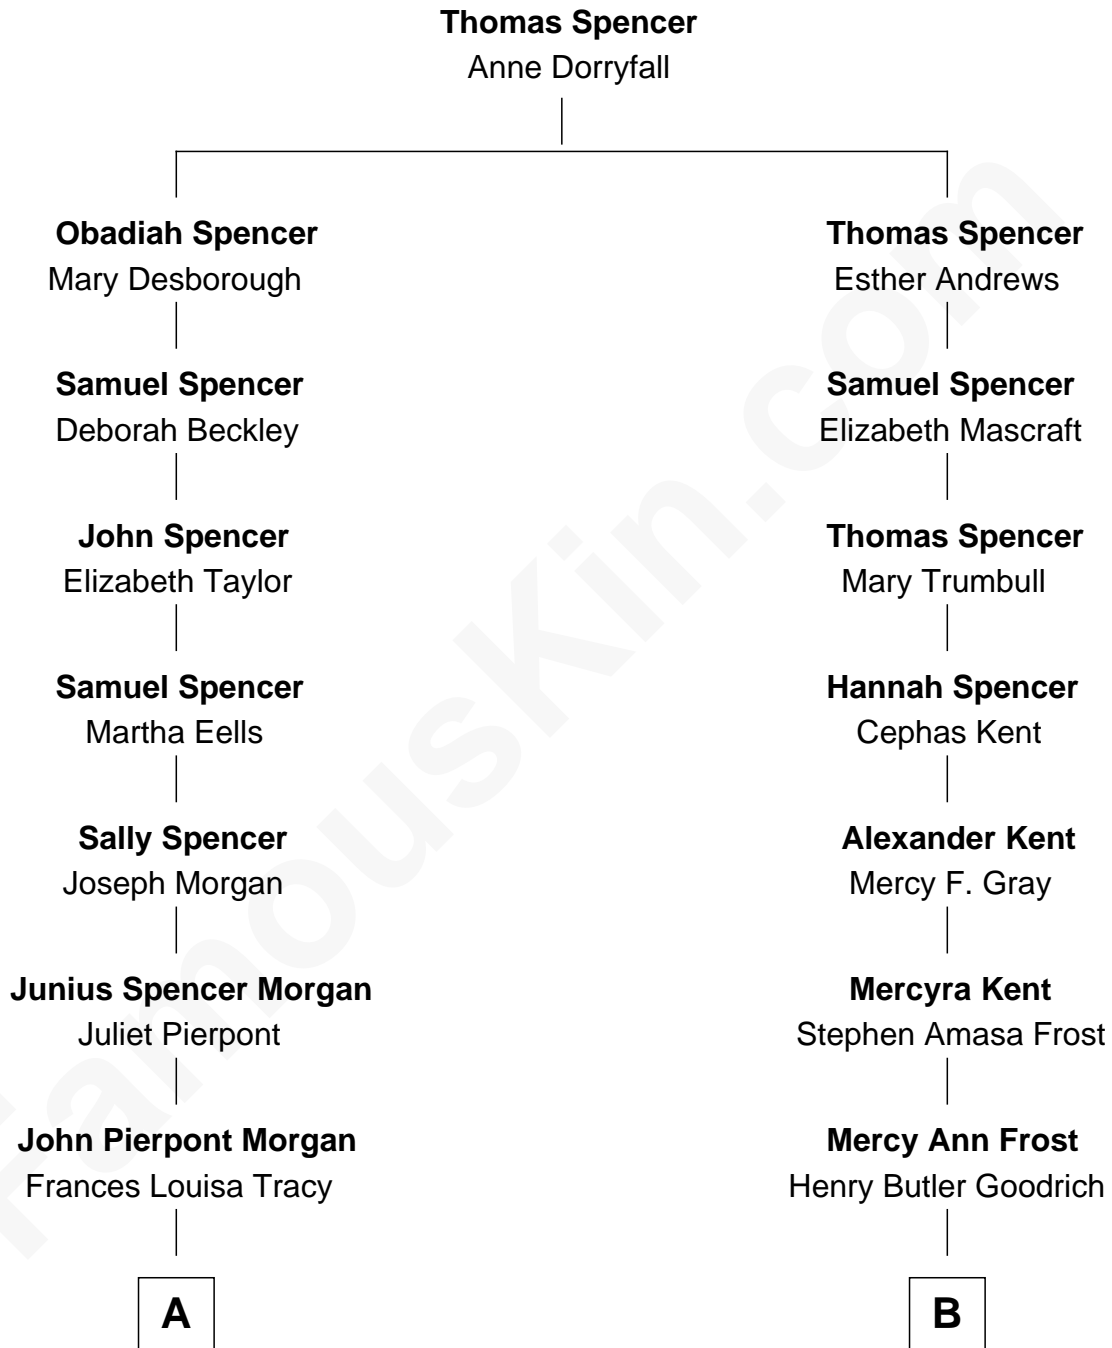

# FamousKin.com Relationship Chart of John Adams Morgan

1952 Olympic Sailing Gold Medalist

9th cousin 2 times removed of

**Kate Upton**

*Sports Illustrated Swimsuit Cover Model*

**A**

**John Pierpont Morgan**

Jane Norton Grew

**Henry Sturgis Morgan**

Catherine Frances Lovering Adams

**John Adams Morgan**

*Olympic Gold Medalist*

**B**

**Emma Frost Goodrich**

George McNaughton Vial

**Charles Henry Vial**

Margaret Hastings Tyler

**Elizabeth Brooks Vial**

Stephen Edward Upton

**Jefferson Matthew Upton**

Shelley Fawn Davis

**Kate Upton**

*Model and Actress*