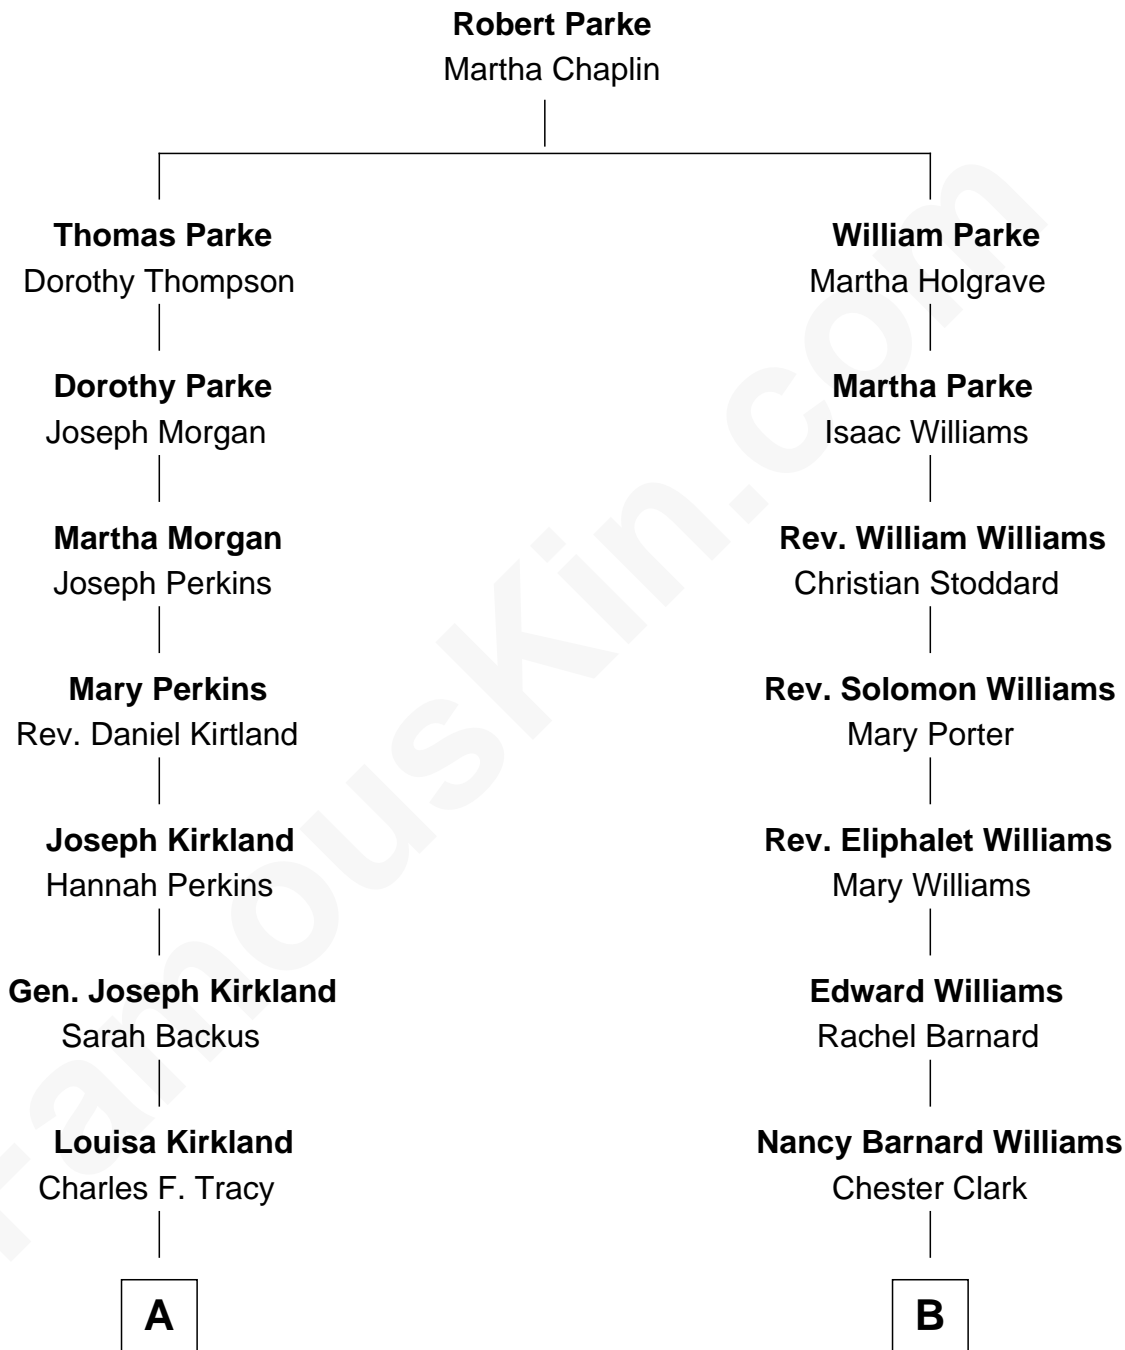

FamousKin.com Relationship Chart of John Adams Morgan

1952 Olympic Sailing Gold Medalist

10th cousin 2 times removed of

Kate Upton

Sports Illustrated Swimsuit Cover Model

A

Frances Louisa Tracy
John Pierpont Morgan