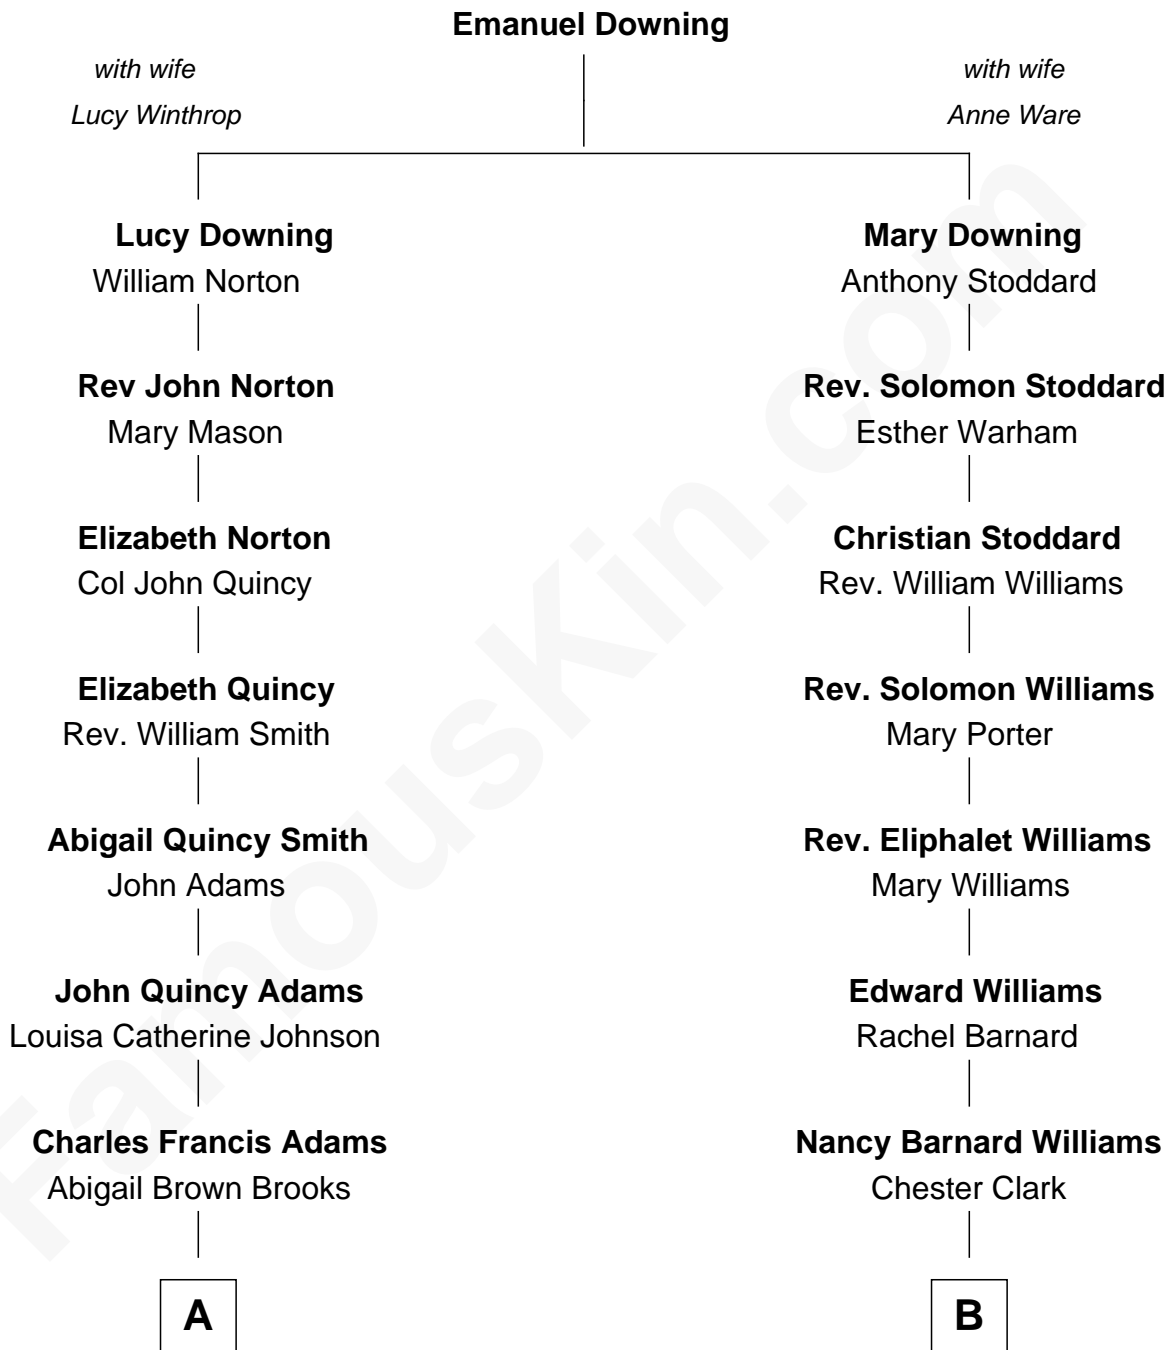

# FamousKin.com Relationship Chart of John Adams Morgan

1952 Olympic Sailing Gold Medalist

10th cousin 2 times removed of

**Kate Upton**

Sports Illustrated Swimsuit Cover Model

**A**

**John Quincy Adams**  
Frances Cadwallader Crowninshield

**Charles Francis Adams**  
Frances Lovering

**Catherine Frances Lovering Adams**  
Henry Sturgis Morgan

**John Adams Morgan**  
*Olympic Gold Medalist*

**B**

**Susan Wright Clark**  
Rev. Josiah Tyler

**William Chester Tyler**  
Laura Leland Brooks

**Margaret Hastings Tyler**  
Charles Henry Vial

**Elizabeth Brooks Vial**  
Stephen Edward Upton

**Jefferson Matthew Upton**  
Shelley Fawn Davis

**Kate Upton**  
*Model and Actress*