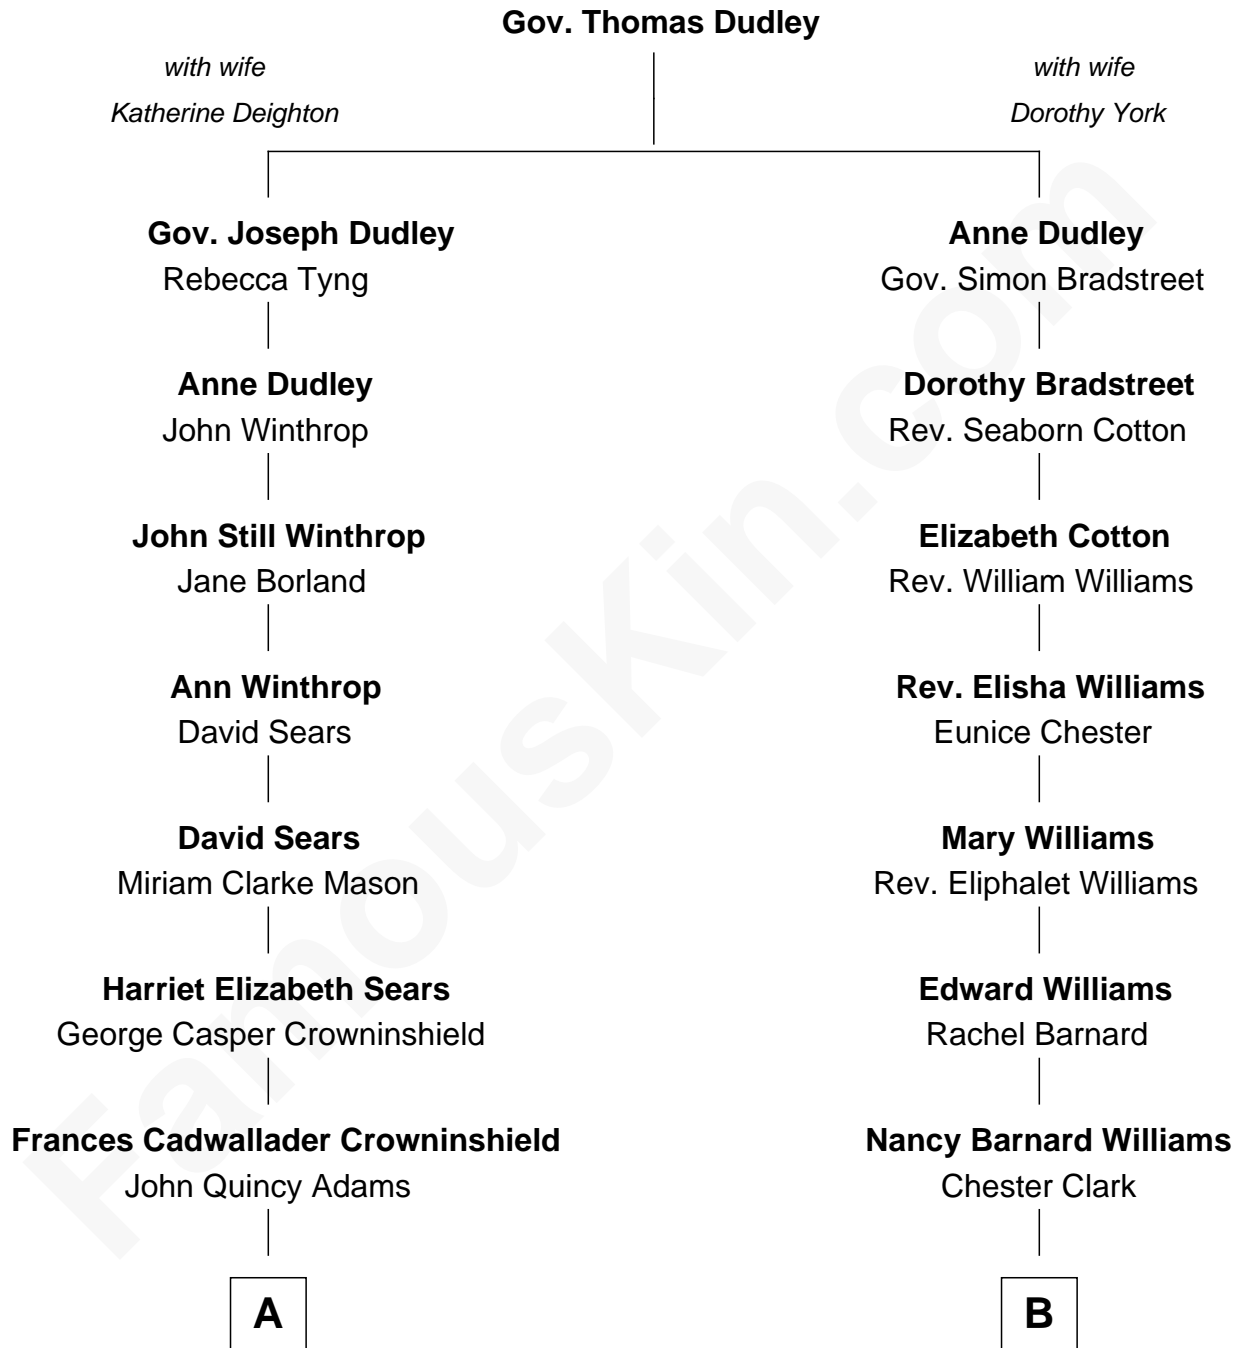

FamousKin.com Relationship Chart of John Adams Morgan

1952 Olympic Sailing Gold Medalist

9th cousin 3 times removed of

Kate Upton

Sports Illustrated Swimsuit Cover Model

A

Charles Francis Adams

Frances Lovering