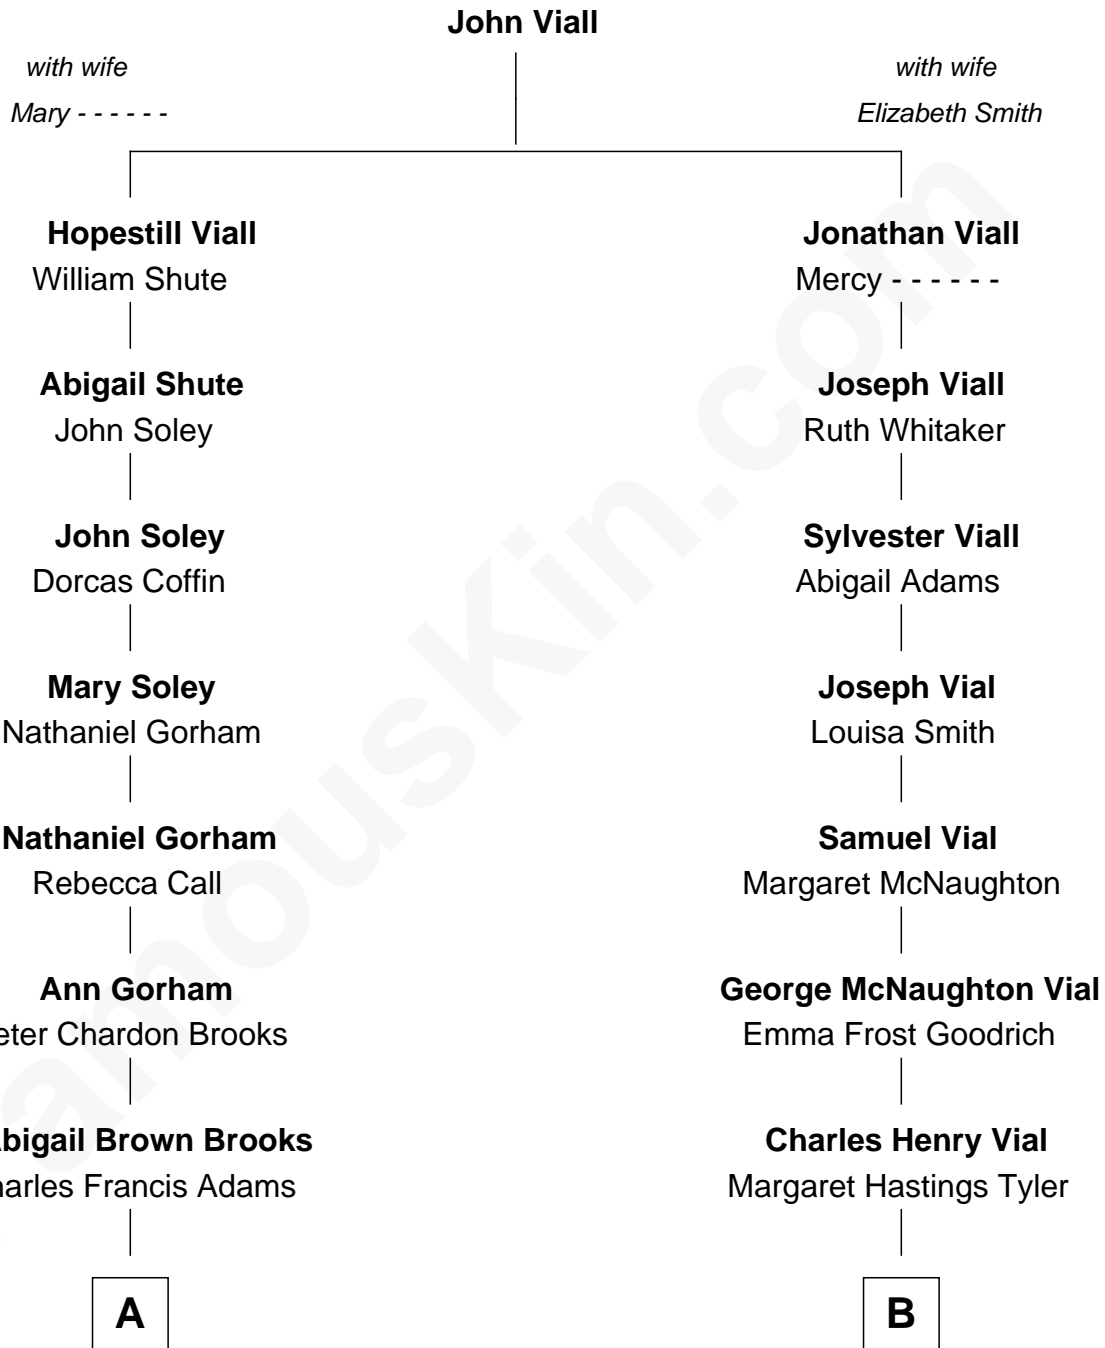

FamousKin.com Relationship Chart of

John Adams Morgan
1952 Olympic Sailing Gold Medalist

9th cousin 1 time removed of

Kate Upton

Sports Illustrated Swimsuit Cover Model

A

John Quincy Adams
Frances Cadwallader Crowninshield