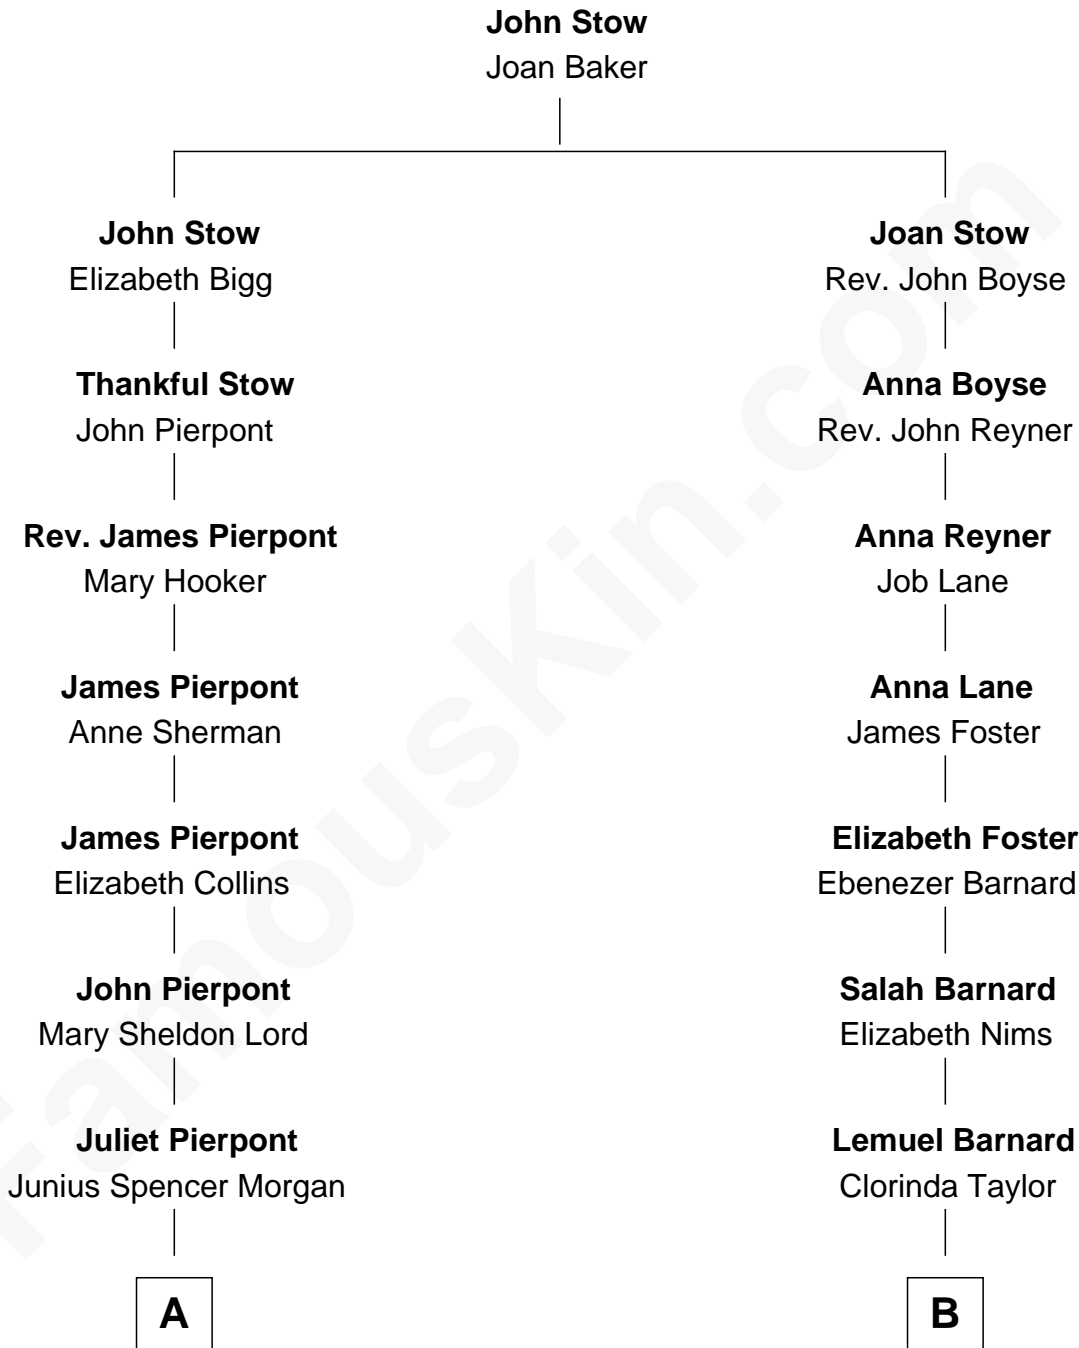

FamousKin.com

Relationship Chart of

John Adams Morgan

1952 Olympic Sailing Gold Medalist

10th cousin of

Lillian Gish
Stage, TV and Movie Actress

A

John Pierpont Morgan

Frances Louisa Tracy

John Pierpont Morgan

Jane Norton Grew

Henry Sturgis Morgan

Catherine Frances Lovering Adams

John Adams Morgan

Olympic Gold Medalist

B

Emily Ward Barnard

Samuel H. Robinson

Elizabeth Ellen Robinson

Henry C. McConnell

Mary Robinson McConnell

James Lee Gish

Lillian Gish

Stage, TV and Movie Actress