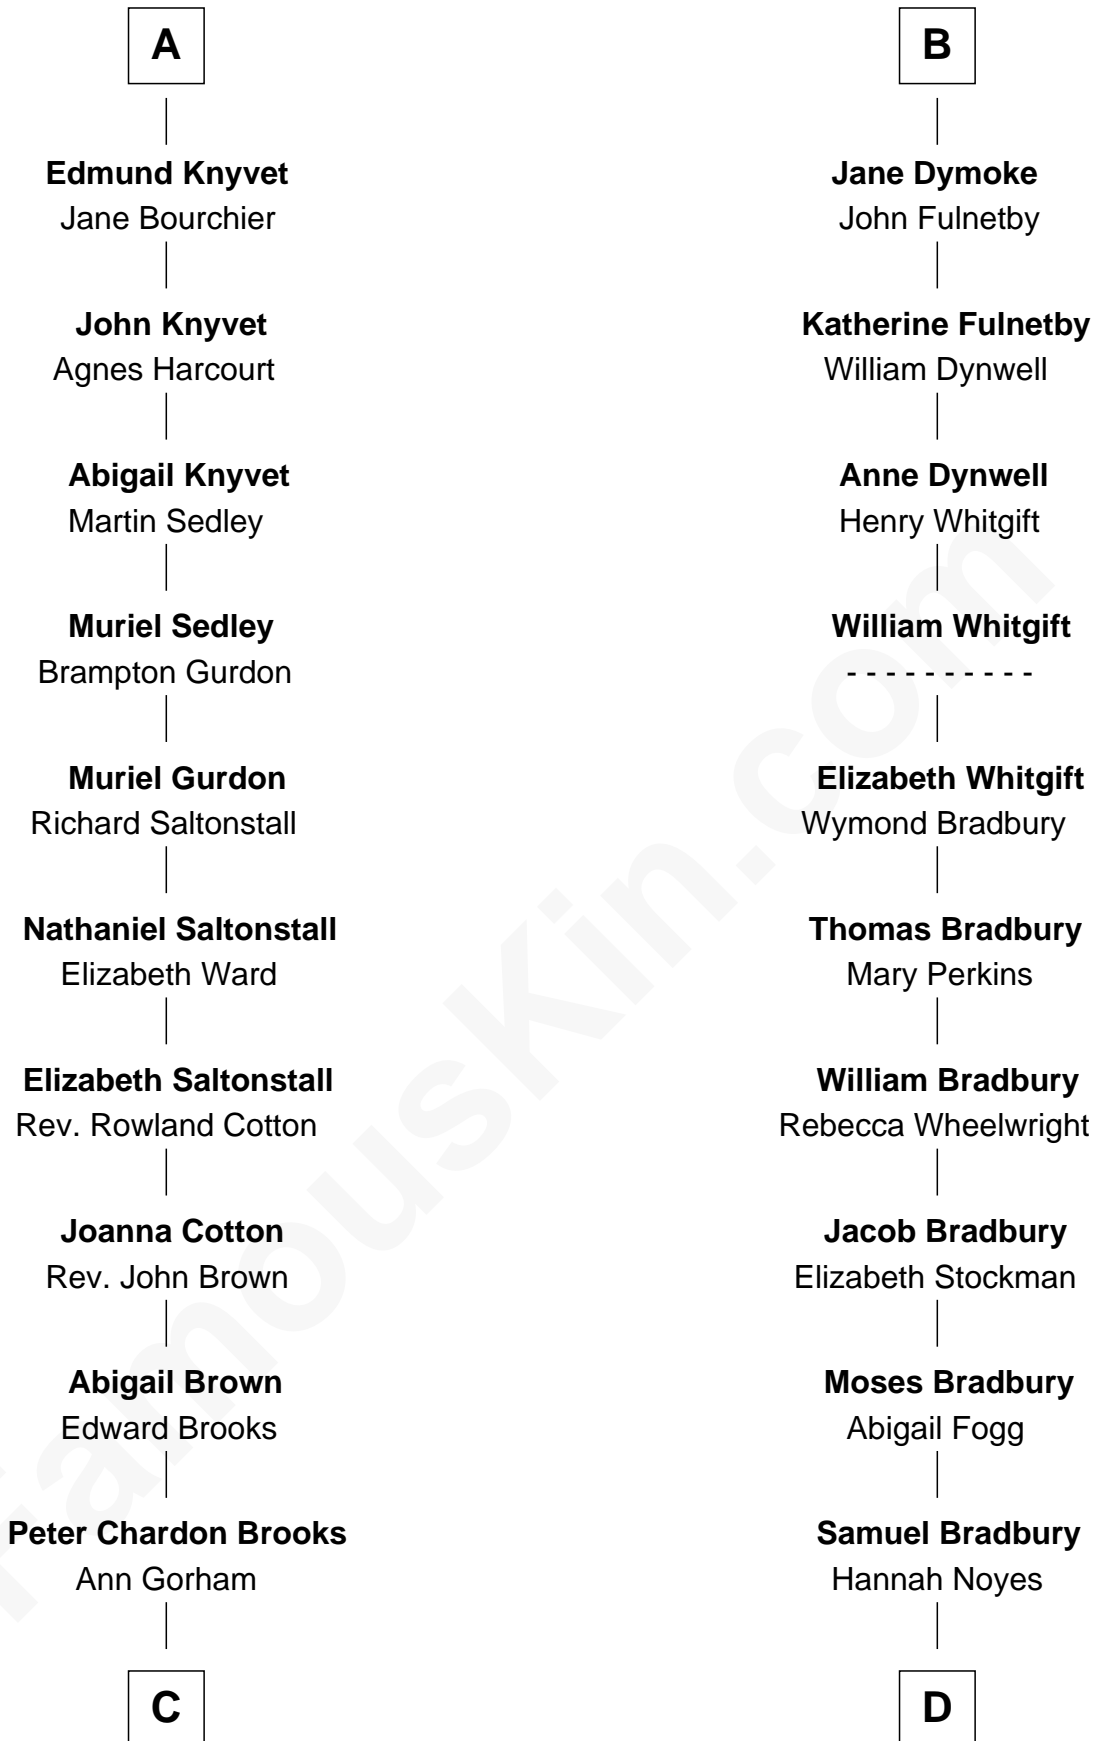

FamousKin.com Relationship Chart of

John Adams Morgan
1952 Olympic Sailing Gold Medalist

21st cousin of

Ray Bradbury
Author of The Martian Chronicles

C

Abigail Brown Brooks

Charles Francis Adams

John Quincy Adams