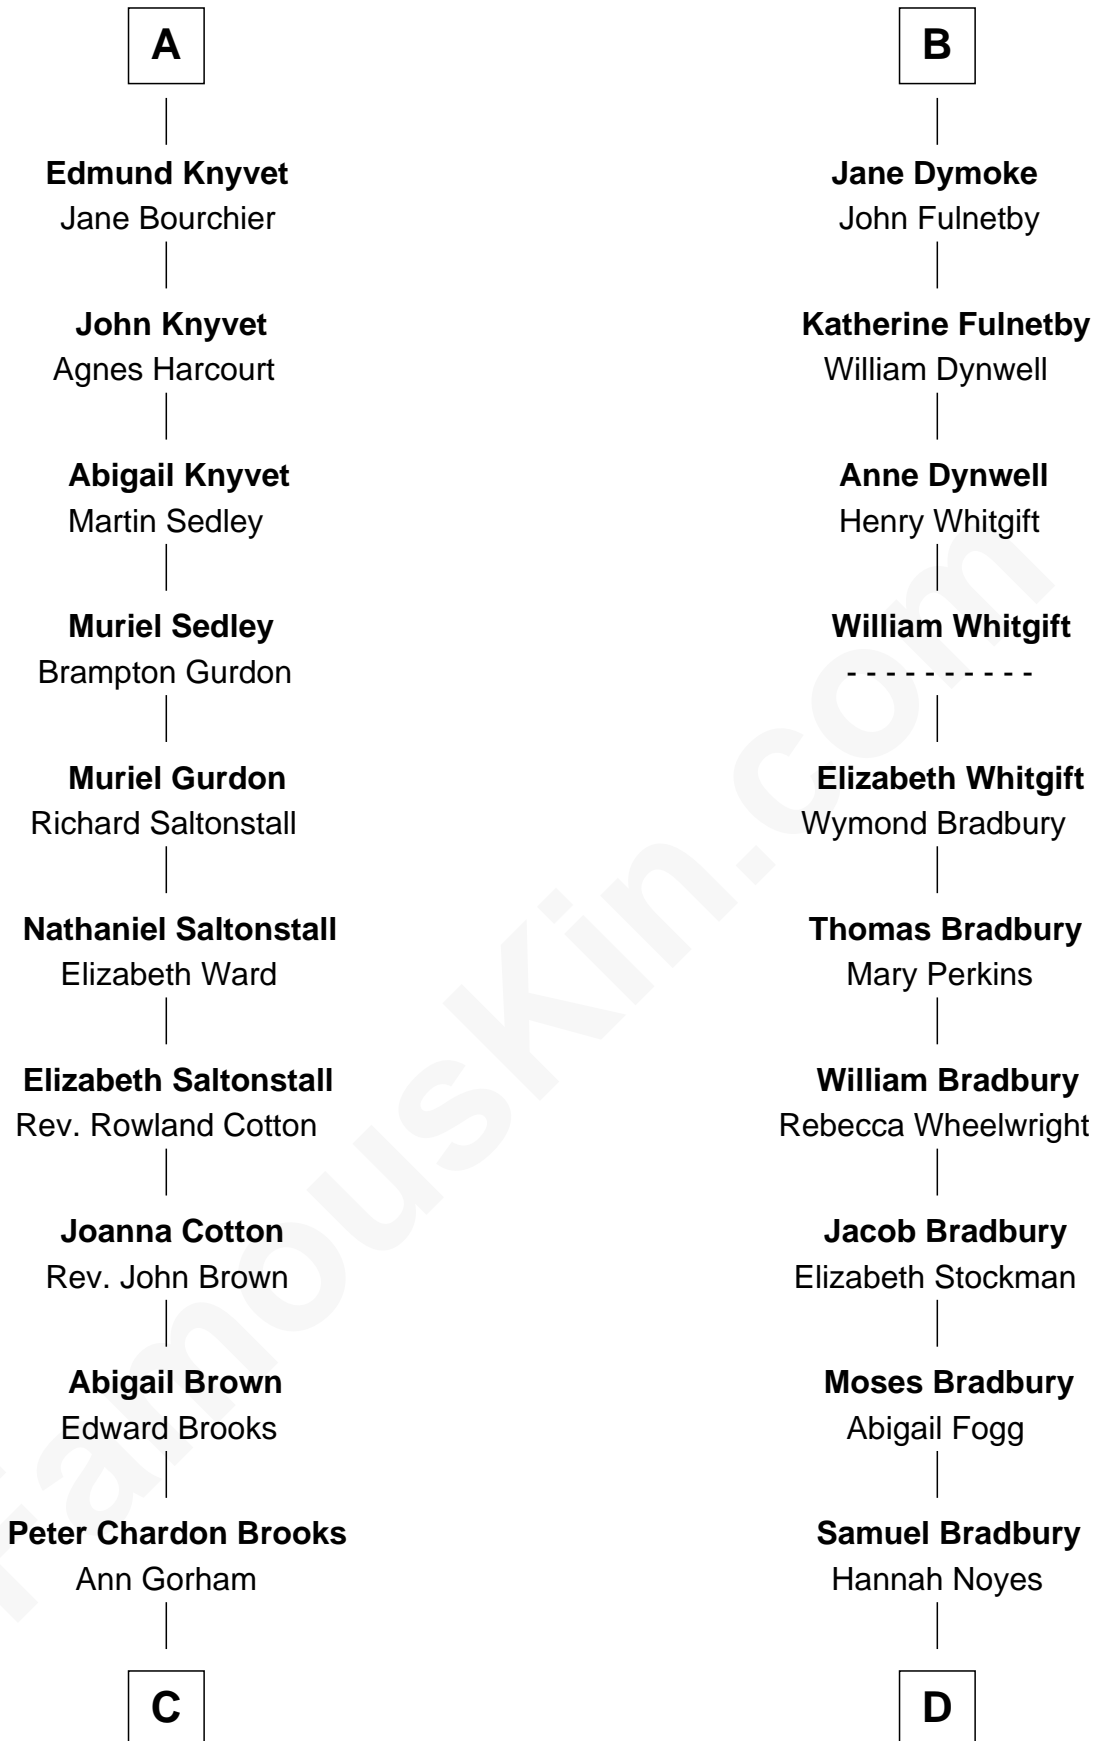

FamousKin.com Relationship Chart of

John Adams Morgan
1952 Olympic Sailing Gold Medalist

21st cousin of

Ray Bradbury
Author of The Martian Chronicles

Gunselm de Badlesmere

Bartholomew de Badlesmere

Margaret de Clare

Margery de Badlesmere

Sir William de Ros

Thomas de Ros
Beatrice de Stafford

Margaret de Ros
Sir Reynold Grey

Sir John Grey
Constance de Holand

Alice Grey
Sir William Knyvet

Sir Edmund Knyvet
Eleanor Tyrrel

A

Bartholomew de Badlesmere

Margaret de Clare

Margery de Badlesmere

Sir William de Ros

Maud de Roos
John de Welles

John de Welles
Eleanor de Mowbray

Eudo de Welles
Maud de Greystoke

Sir Lionel de Welles
Joan de Waterton

Margaret de Welles
Sir Thomas Dymoke

B

C

Abigail Brown Brooks

Charles Francis Adams

John Quincy Adams

Frances Cadwallader Crowninshield

Charles Francis Adams