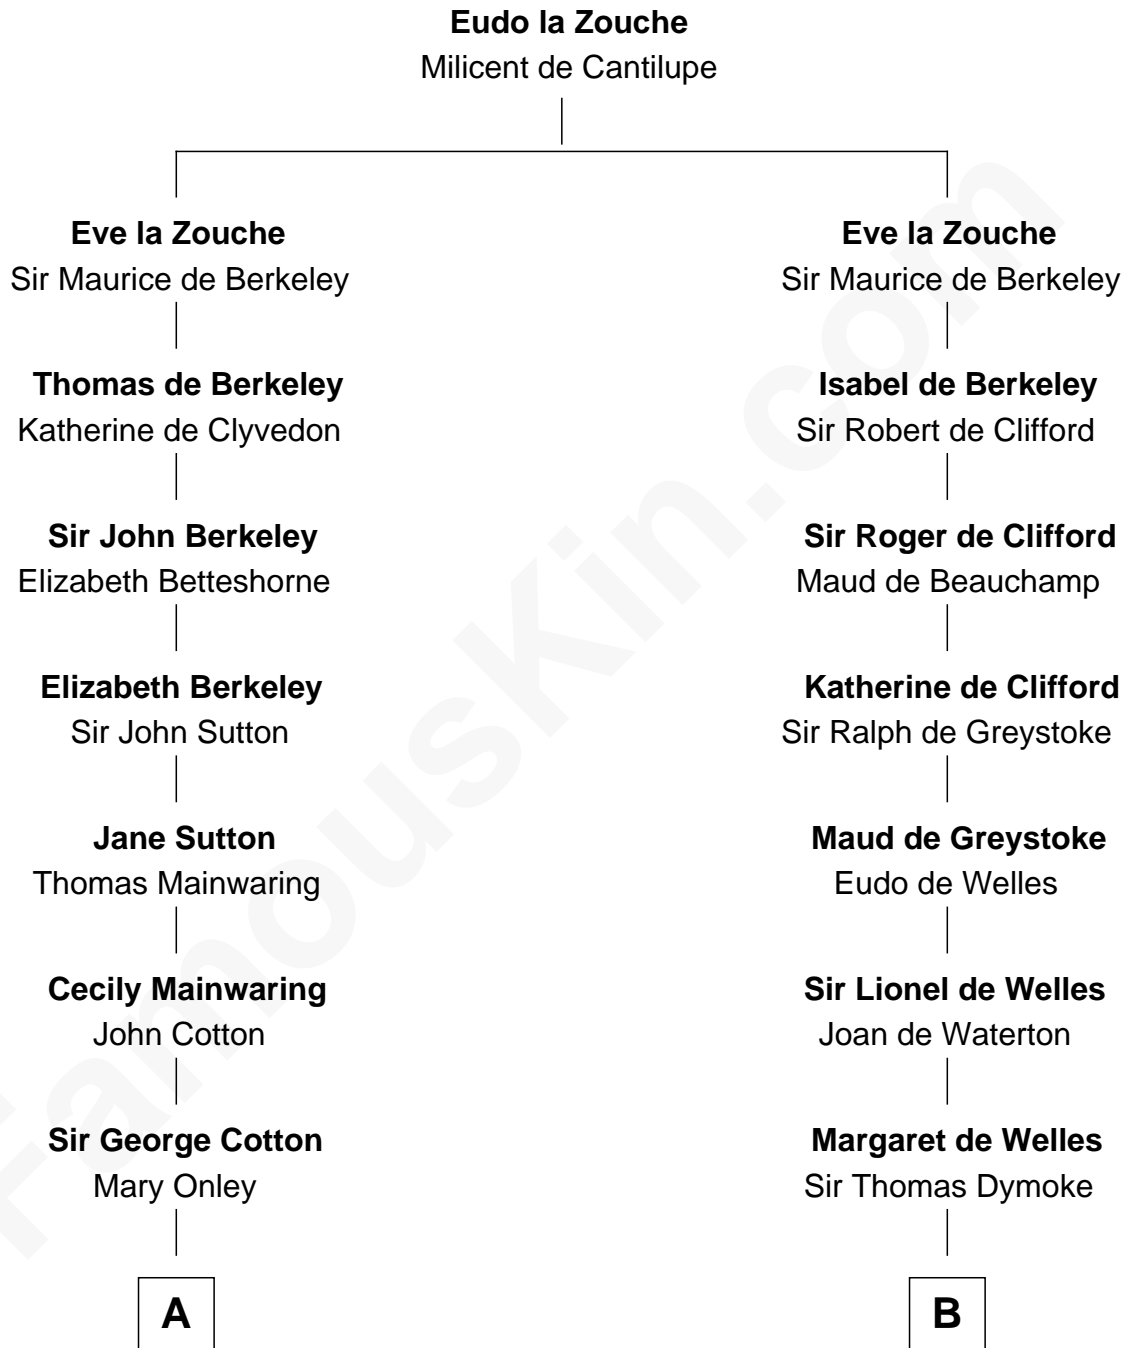

FamousKin.com Relationship Chart of

John Adams Morgan
1952 Olympic Sailing Gold Medalist

19th cousin 2 times removed of

Ray Bradbury
Author of *The Martian Chronicles*

C

John Pierpont Morgan

Jane Norton Grew

Henry Sturgis Morgan

Catherine Frances Lovering Adams

John Adams Morgan

Olympic Gold Medalist

D

Samuel Bradbury

Frances Mary Rohead

Samuel Irving Bradbury