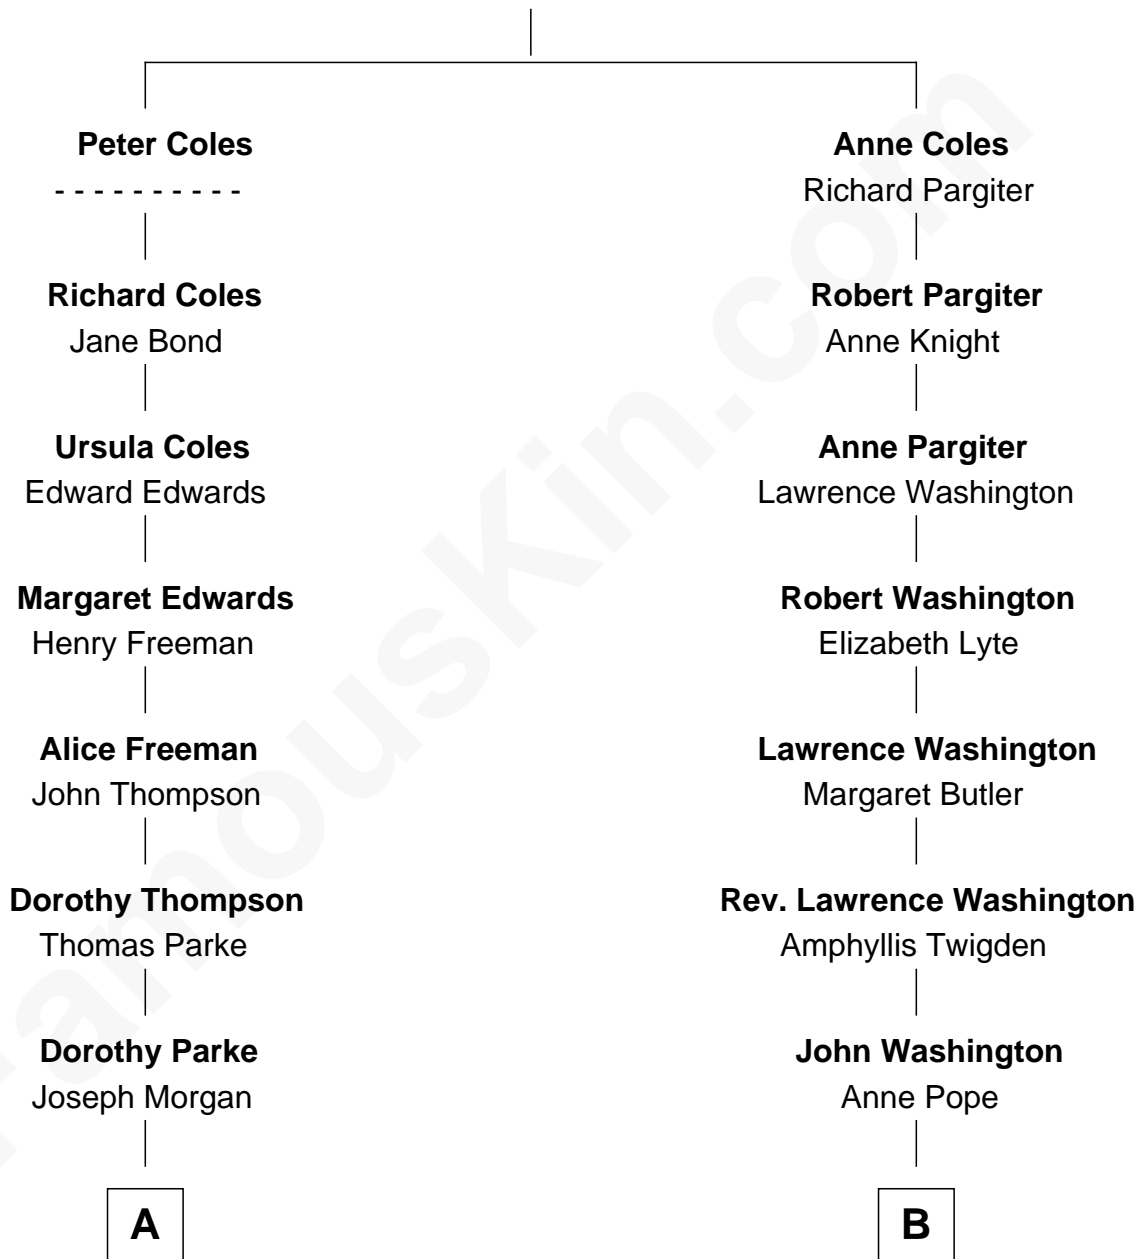

# FamousKin.com Relationship Chart of

**John Adams Morgan**  
*1952 Olympic Sailing Gold Medalist*

9th cousin 6 times removed of

**George Washington**  
*1st U.S. President*

**Richard Coles**

**A**

**Martha Morgan**

Joseph Perkins

**Mary Perkins**

Rev. Daniel Kirtland

**Joseph Kirkland**

Hannah Perkins

**Gen. Joseph Kirkland**

Sarah Backus

**Louisa Kirkland**

Charles F. Tracy

**Frances Louisa Tracy**

John Pierpont Morgan

**John Pierpont Morgan**

Jane Norton Grew

**Henry Sturgis Morgan**

Catherine Frances Lovering Adams

**John Adams Morgan**