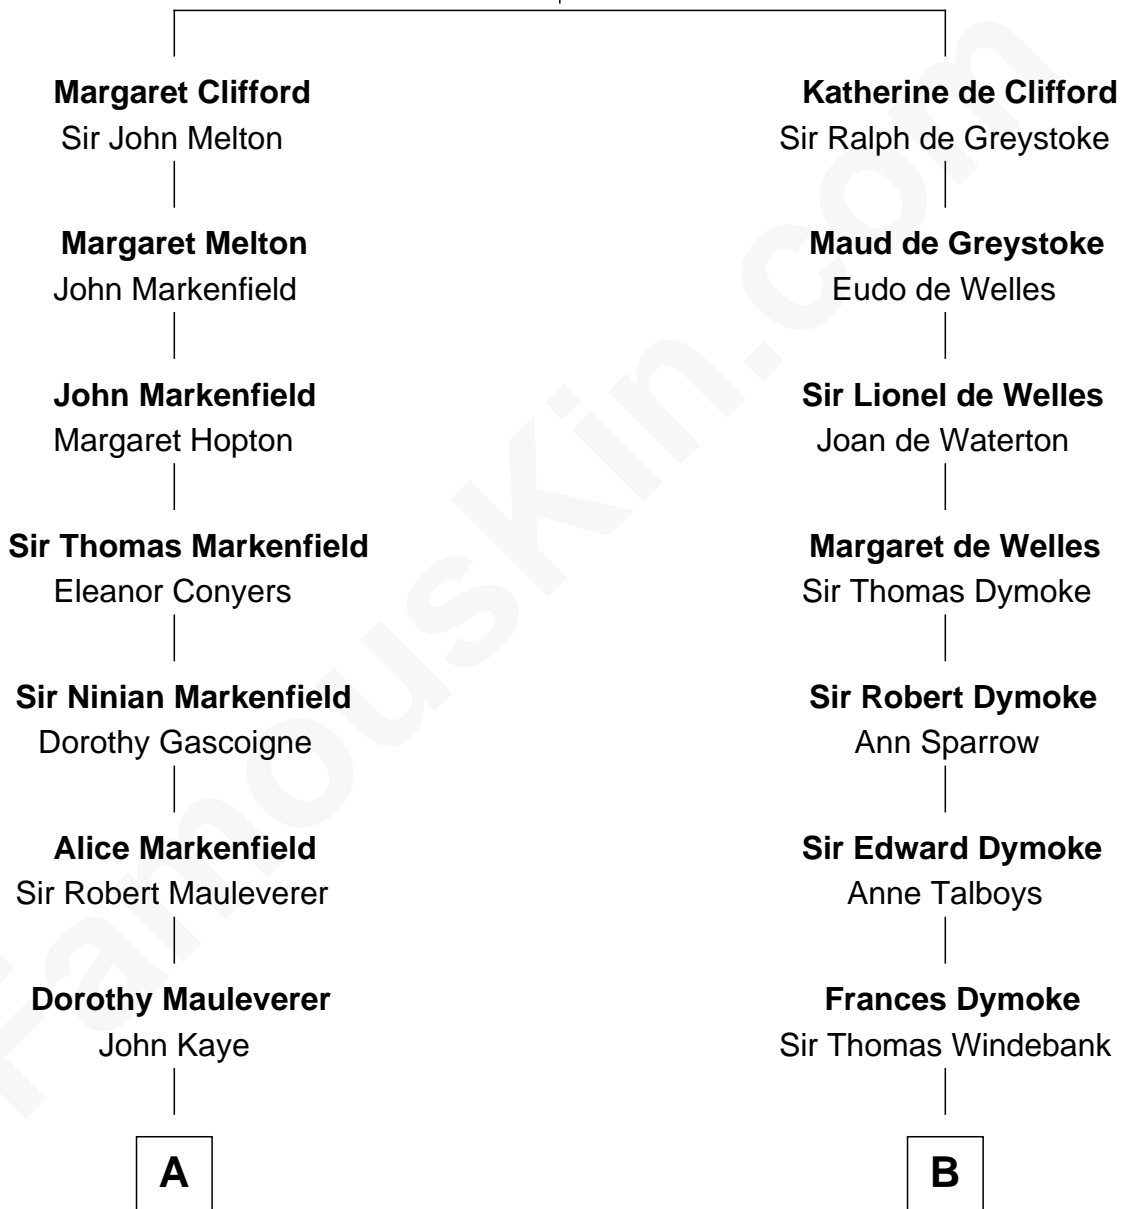

# FamousKin.com Relationship Chart of

**John Adams Morgan**  
1952 Olympic Sailing Gold Medalist

12th cousin 7 times removed of

**George Washington**  
1st U.S. President

**Sir Roger de Clifford**  
Maud de Beauchamp

**C**

—  
**Charles Francis Adams**

Frances Lovering

—  
**Catherine Frances Lovering Adams**

Henry Sturgis Morgan

—  
**John Adams Morgan**

*Olympic Gold Medalist*

FamousKin.com