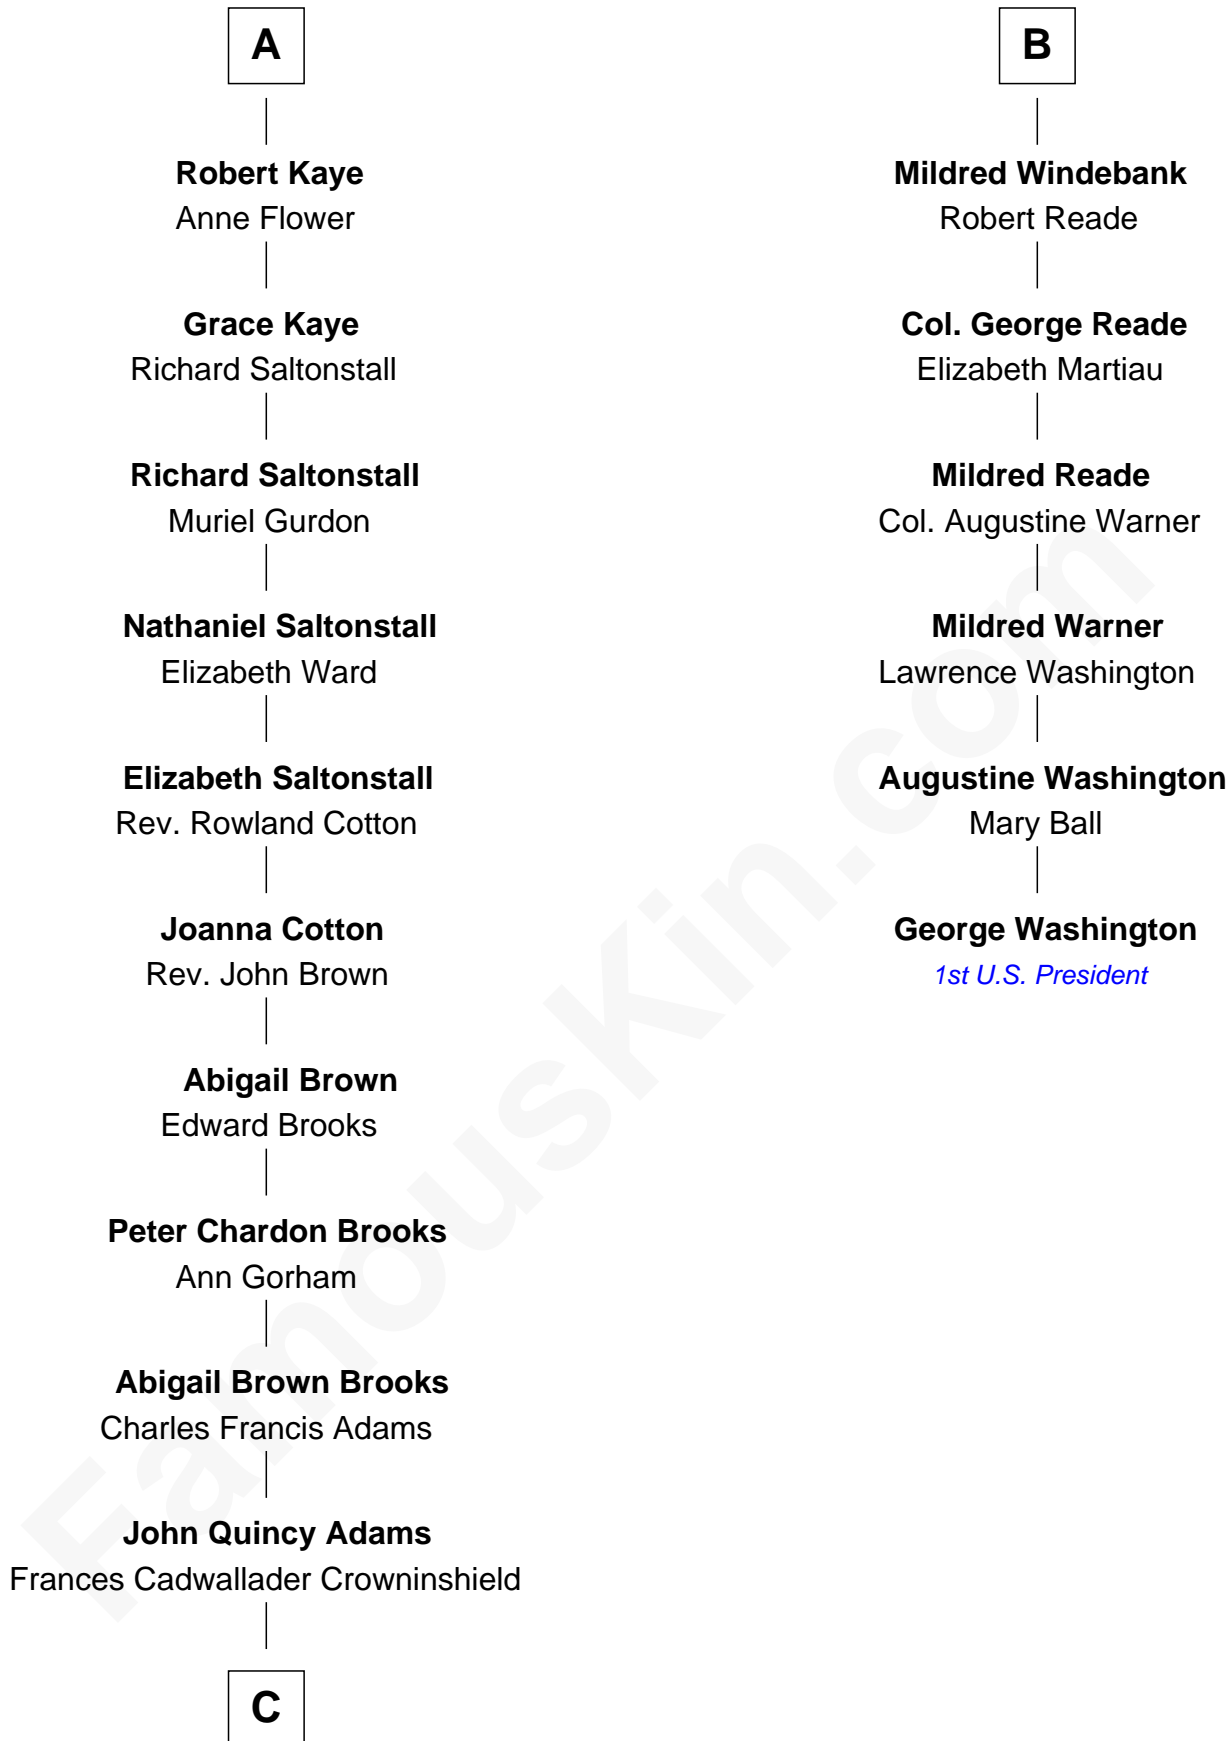

# FamousKin.com Relationship Chart of

**John Adams Morgan**  
1952 Olympic Sailing Gold Medalist

12th cousin 7 times removed of

**George Washington**  
1st U.S. President

**Sir Roger de Clifford**  
Maud de Beauchamp

**C**

—  
**Charles Francis Adams**

Frances Lovering

—  
**Catherine Frances Lovering Adams**

Henry Sturgis Morgan

—  
**John Adams Morgan**

*Olympic Gold Medalist*

FamousKin.com