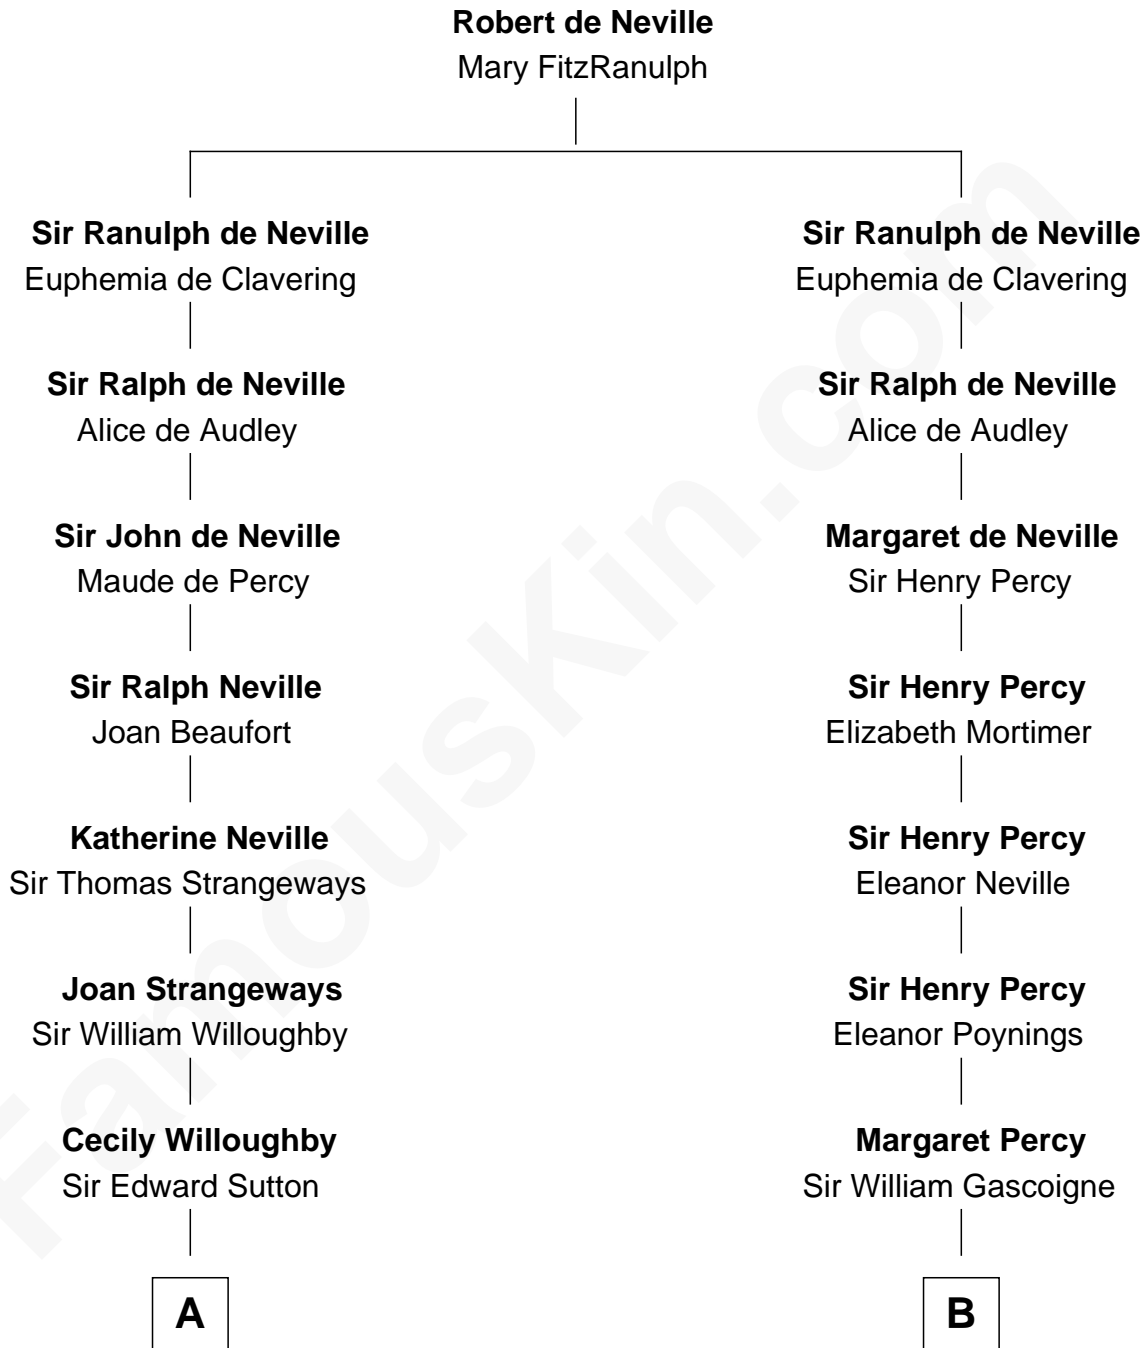

FamousKin.com

Relationship Chart of

John Adams Morgan

1952 Olympic Sailing Gold Medalist

15th cousin 5 times removed of

George Washington
1st U.S. President

C

—
Frances Cadwallader Crowninshield

John Quincy Adams

—
Charles Francis Adams

Frances Lovering

—
Catherine Frances Lovering Adams

Henry Sturgis Morgan

—
John Adams Morgan

Olympic Gold Medalist

FamousKin.com