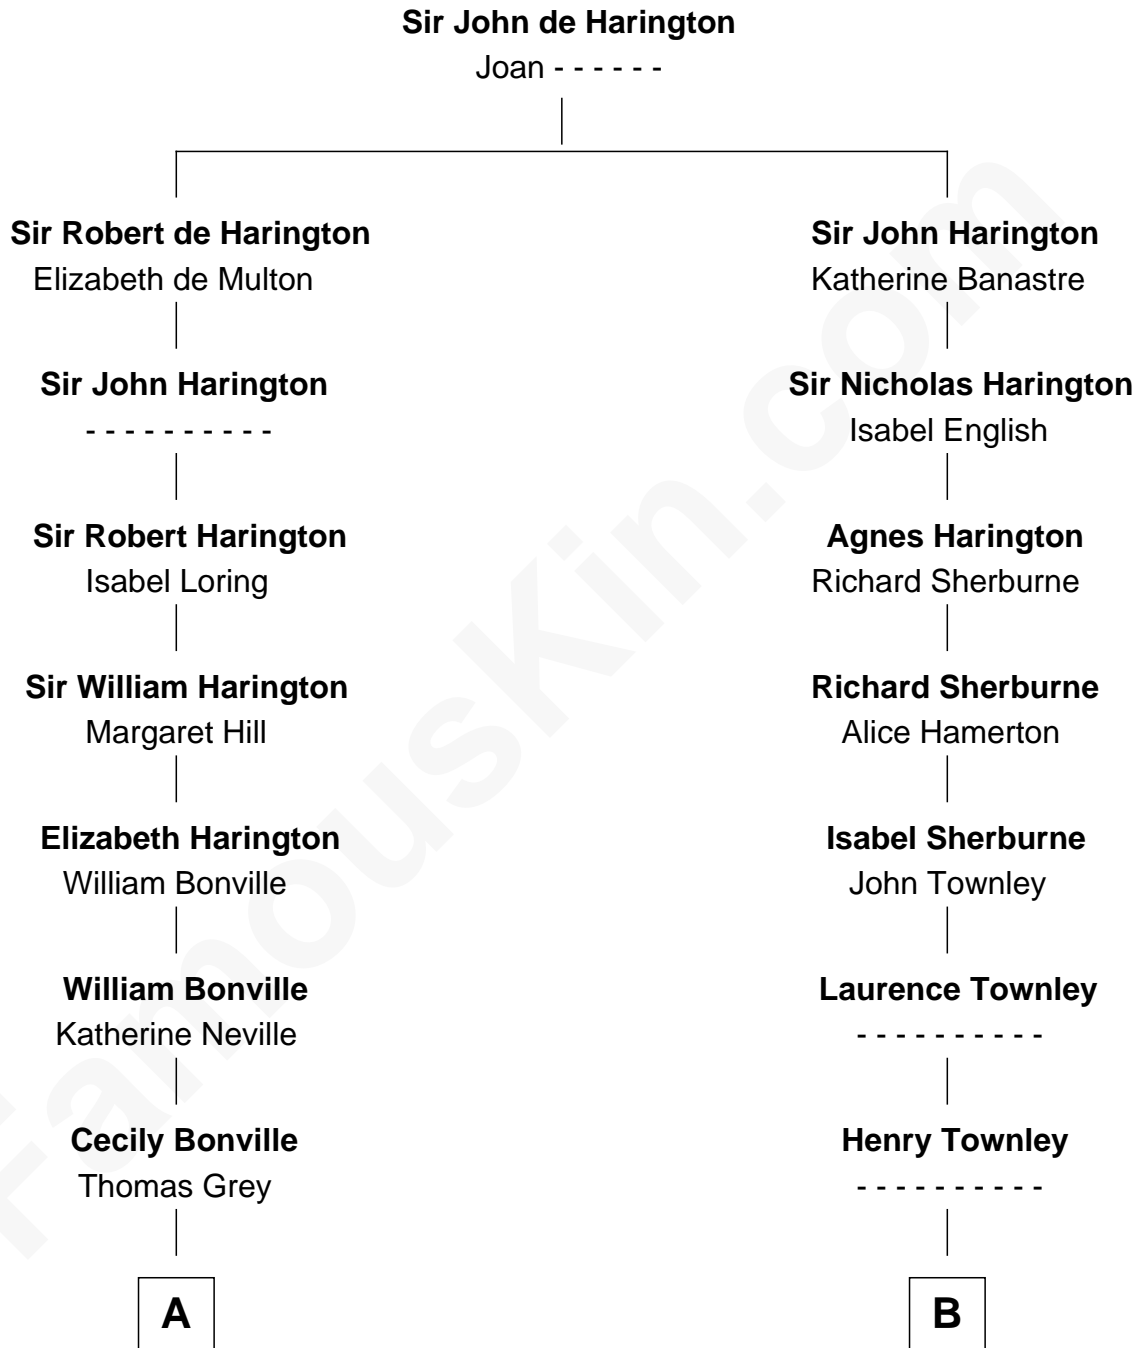

FamousKin.com Relationship Chart of

John Adams Morgan
1952 Olympic Sailing Gold Medalist

14th cousin 6 times removed of

George Washington
1st U.S. President

C

—
Frances Cadwallader Crowninshield

John Quincy Adams

—
Charles Francis Adams

Frances Lovering

—
Catherine Frances Lovering Adams

Henry Sturgis Morgan

—
John Adams Morgan

Olympic Gold Medalist

FamousKin.com