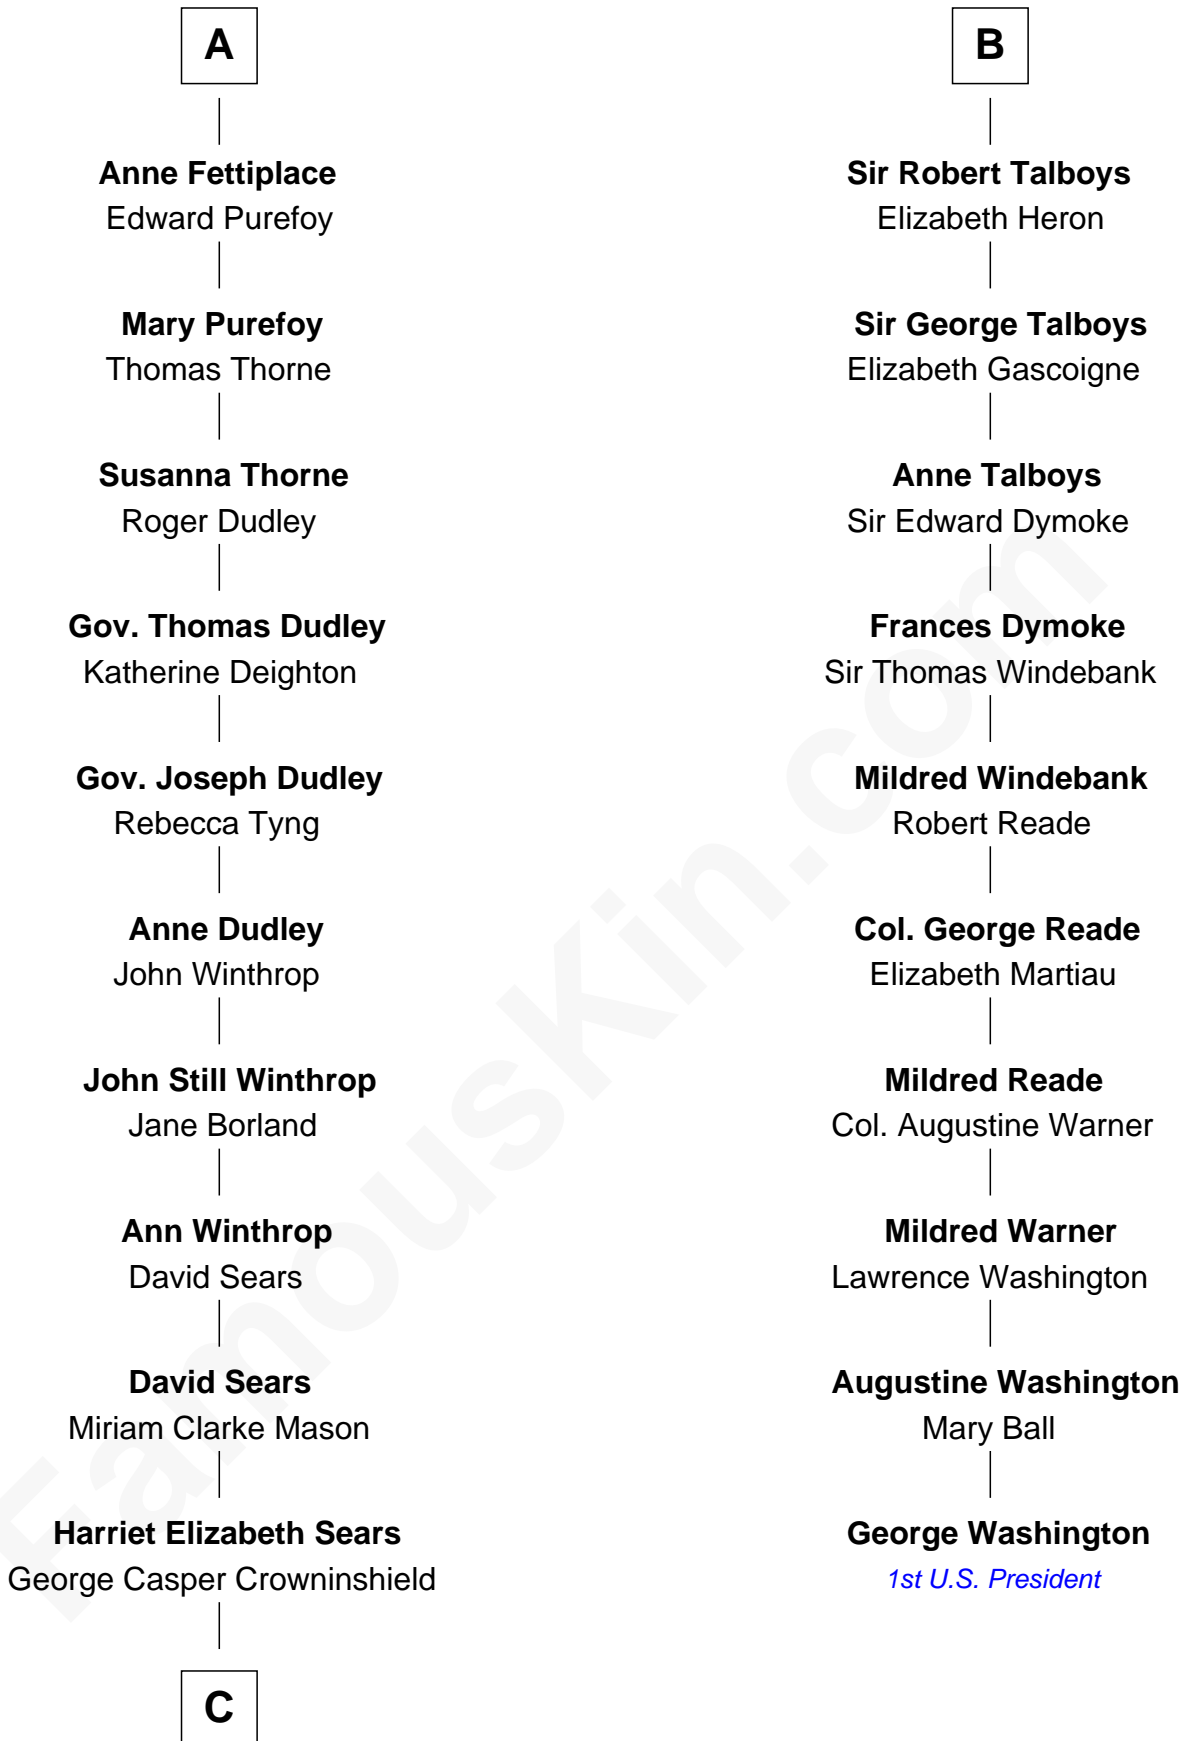

# FamousKin.com Relationship Chart of

**John Adams Morgan**  
1952 Olympic Sailing Gold Medalist

16th cousin 4 times removed of

**George Washington**  
1st U.S. President

**C**

—  
**Frances Cadwallader Crowninshield**

John Quincy Adams

—  
**Charles Francis Adams**

Frances Lovering

—  
**Catherine Frances Lovering Adams**

Henry Sturgis Morgan

—  
**John Adams Morgan**

*Olympic Gold Medalist*

FamousKin.com