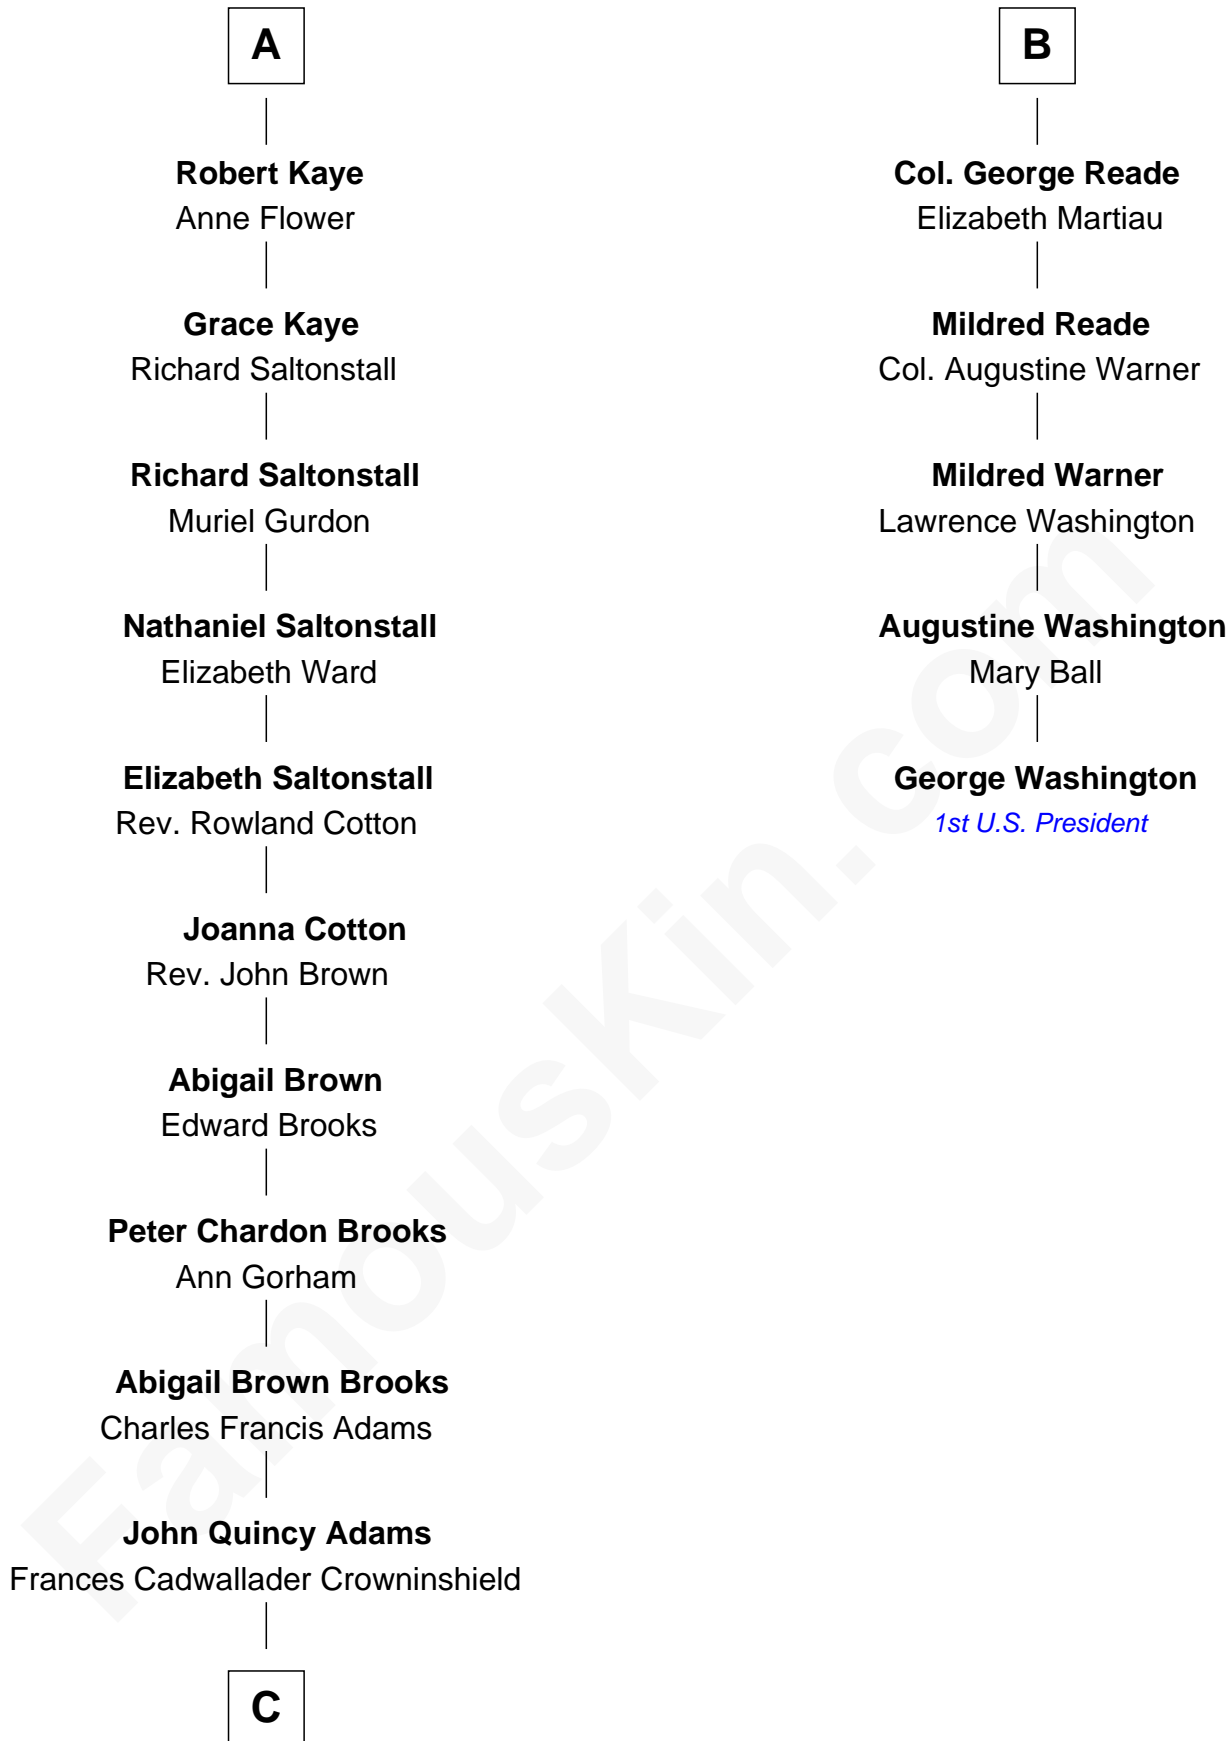

## Relationship Chart of

### John Adams Morgan

1952 Olympic Sailing Gold Medalist

11th cousin 8 times removed of

**George Washington**  
1st U.S. President

**C**

—  
**Charles Francis Adams**

Frances Lovering

—  
**Catherine Frances Lovering Adams**