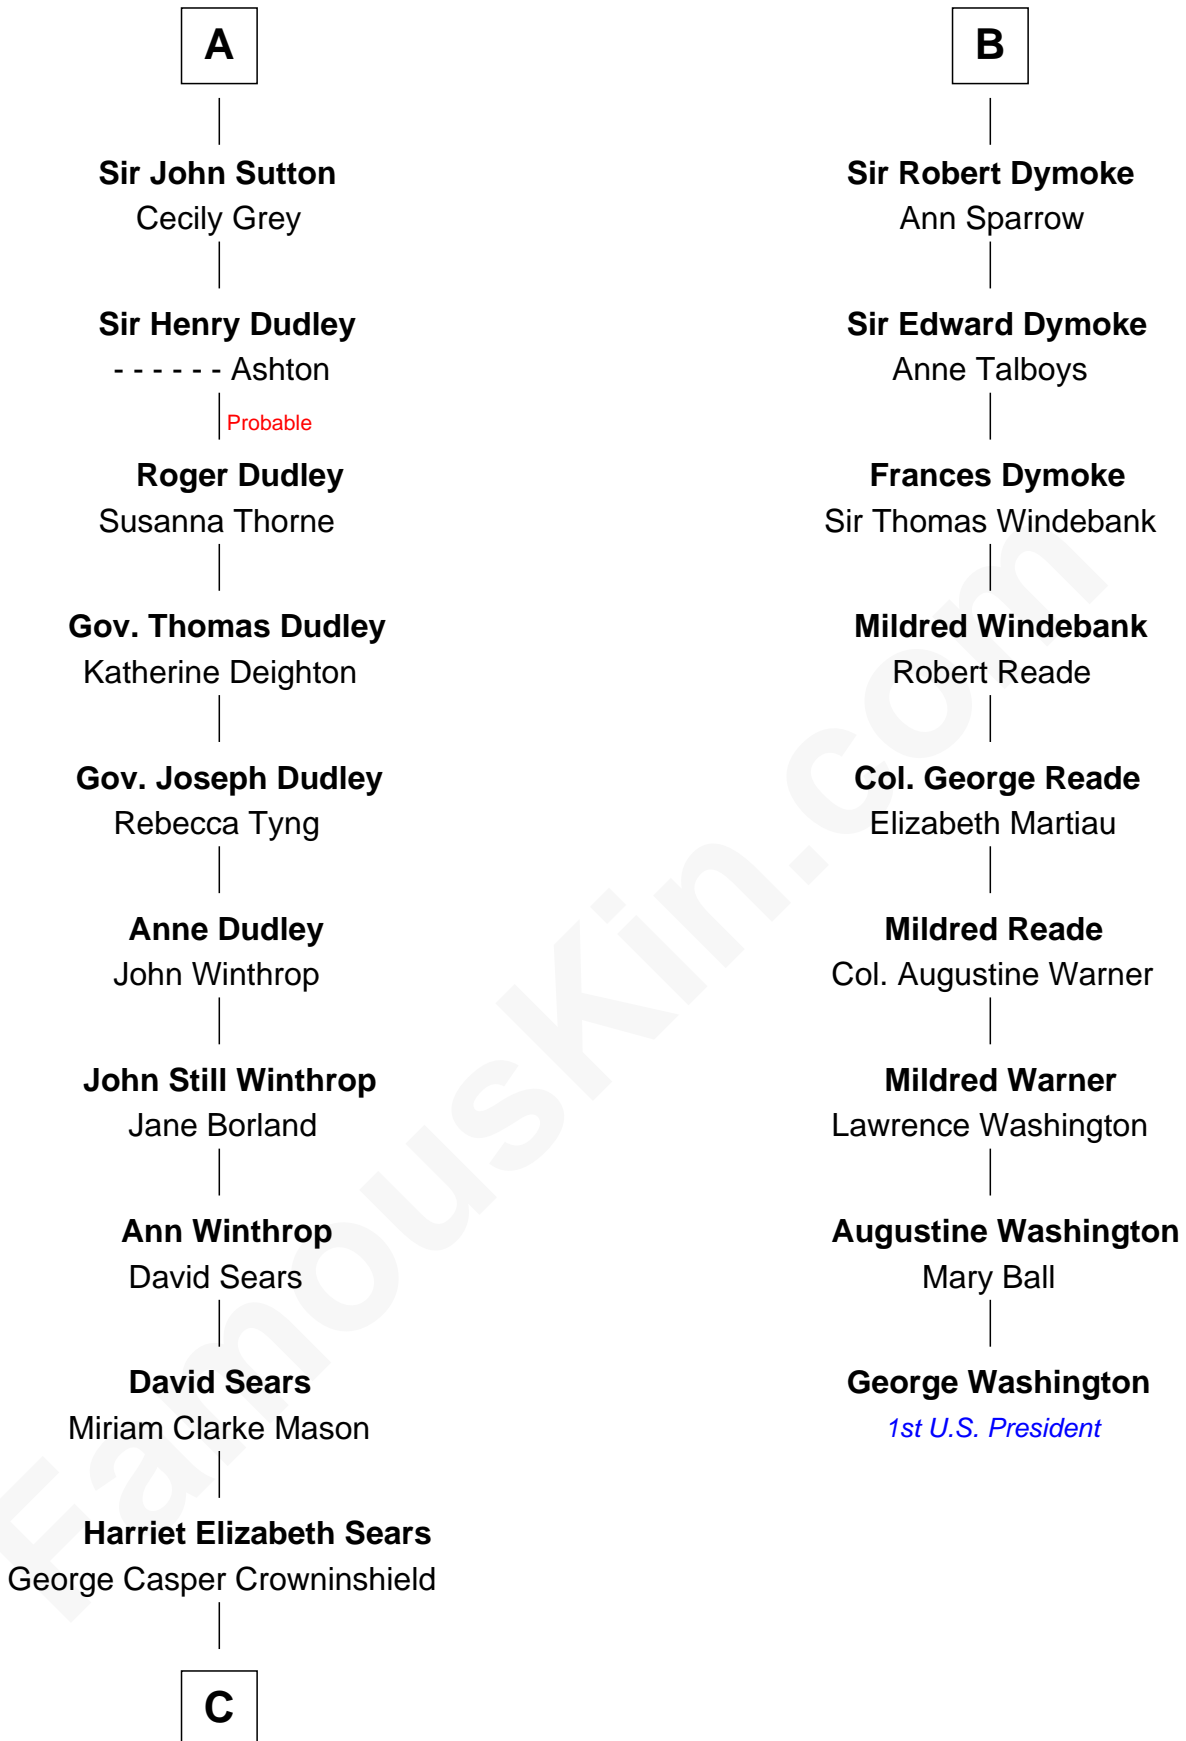

# FamousKin.com Relationship Chart of

**John Adams Morgan**  
1952 Olympic Sailing Gold Medalist

15th cousin 5 times removed of

**George Washington**  
1st U.S. President

**C**

—  
**Frances Cadwallader Crowninshield**

John Quincy Adams

—  
**Charles Francis Adams**

Frances Lovering

—  
**Catherine Frances Lovering Adams**

Henry Sturgis Morgan

—  
**John Adams Morgan**

*Olympic Gold Medalist*

FamousKin.com