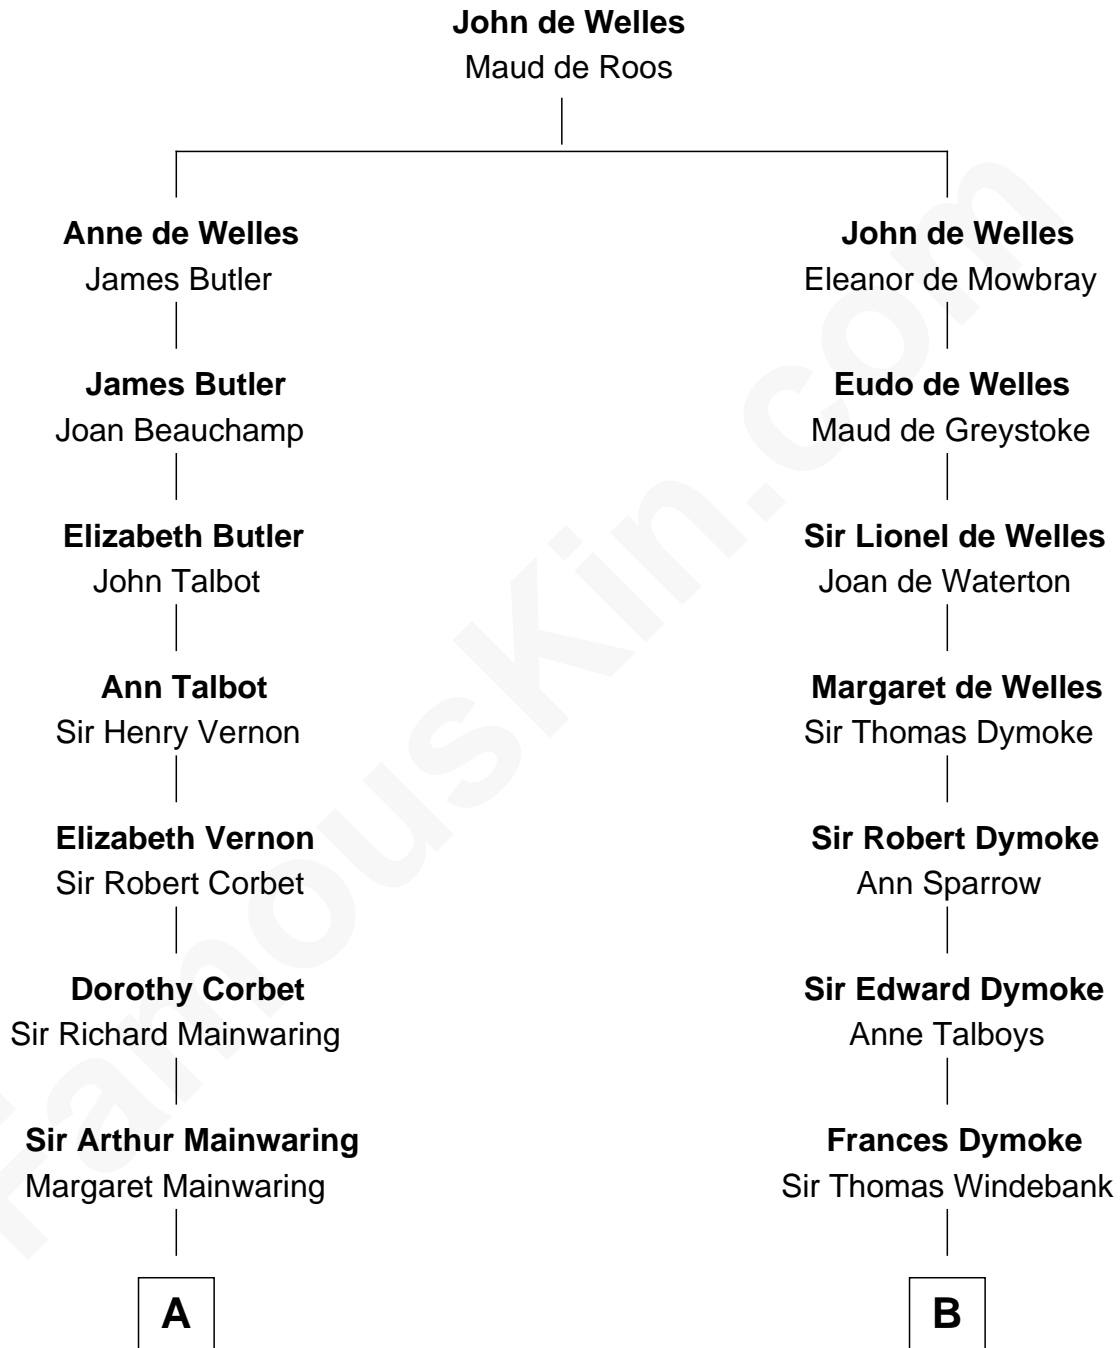

# FamousKin.com Relationship Chart of John Adams Morgan

1952 Olympic Sailing Gold Medalist

12th cousin 7 times removed of

**George Washington**  
1st U.S. President

C

John Pierpont Morgan

Jane Norton Grew

Henry Sturgis Morgan

Catherine Frances Lovering Adams

John Adams Morgan

*Olympic Gold Medalist*

FamousKin.com