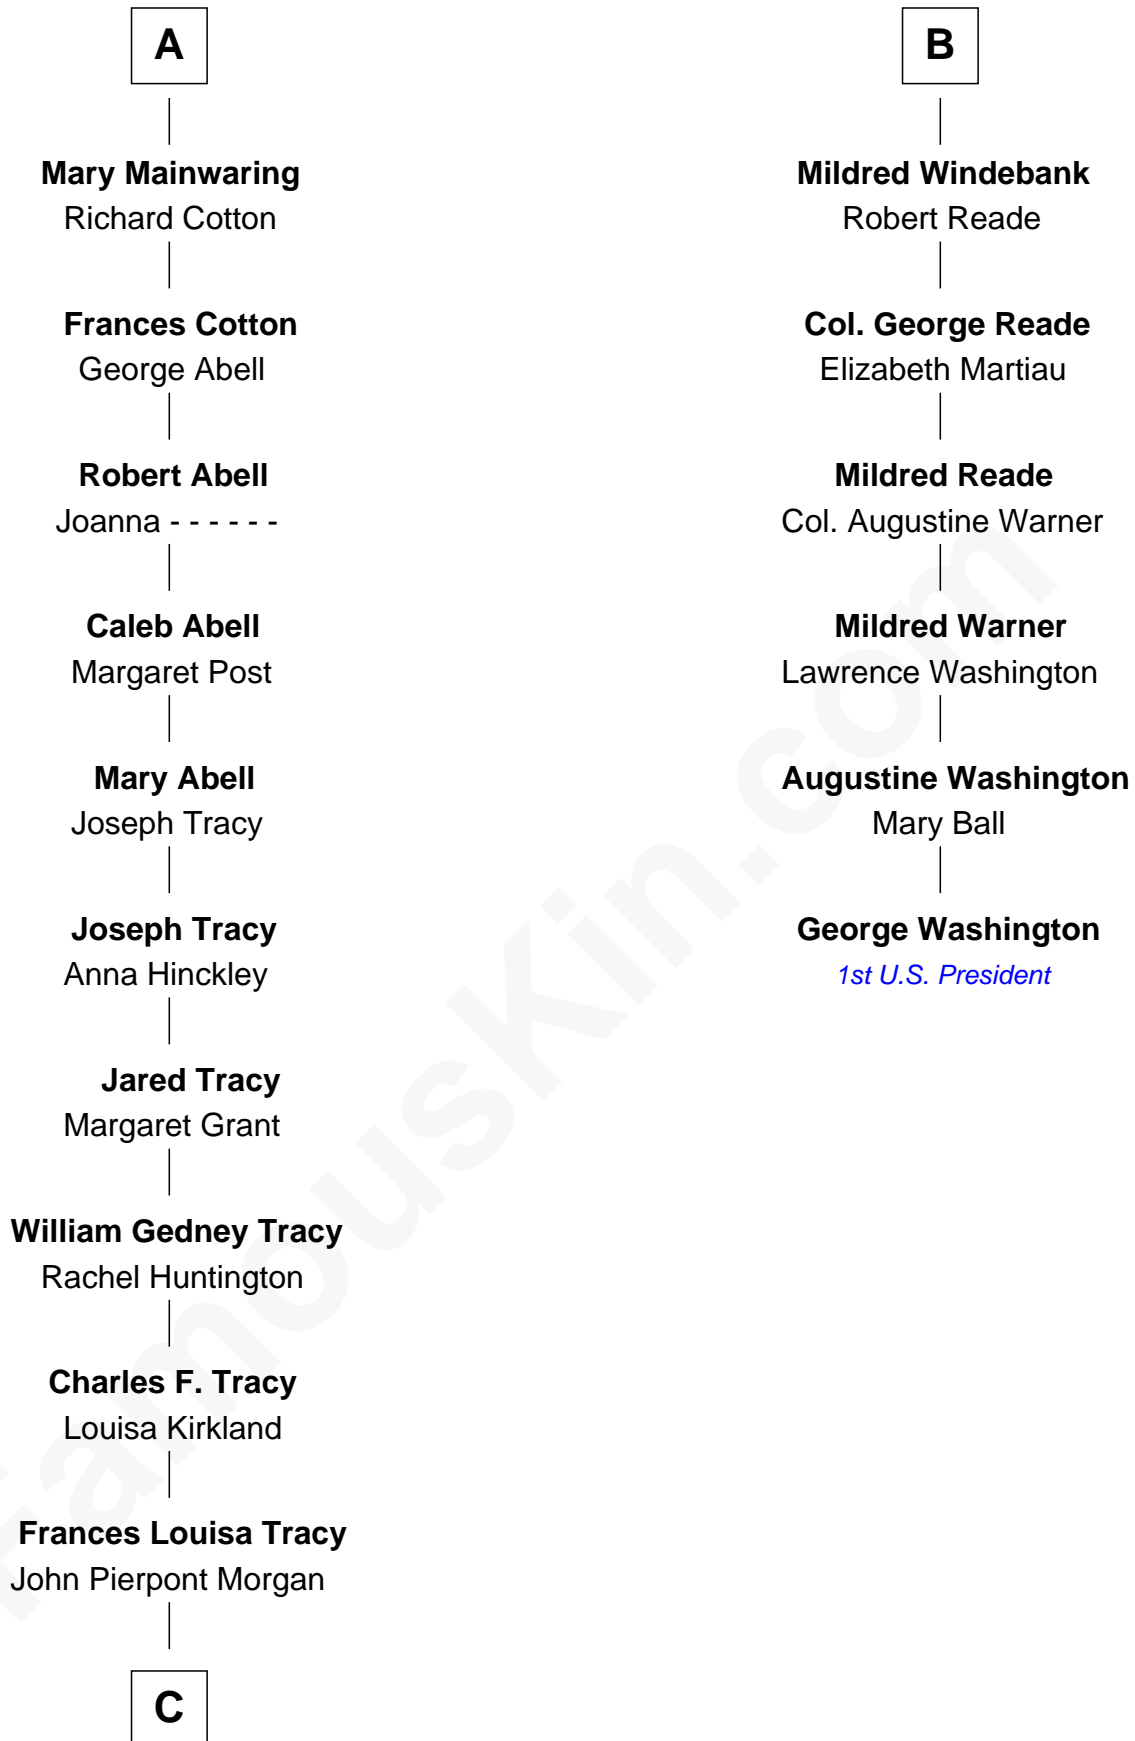

# FamousKin.com Relationship Chart of John Adams Morgan

1952 Olympic Sailing Gold Medalist

12th cousin 7 times removed of

**George Washington**  
1st U.S. President

C

John Pierpont Morgan

Jane Norton Grew

Henry Sturgis Morgan

Catherine Frances Lovering Adams

John Adams Morgan

*Olympic Gold Medalist*

FamousKin.com