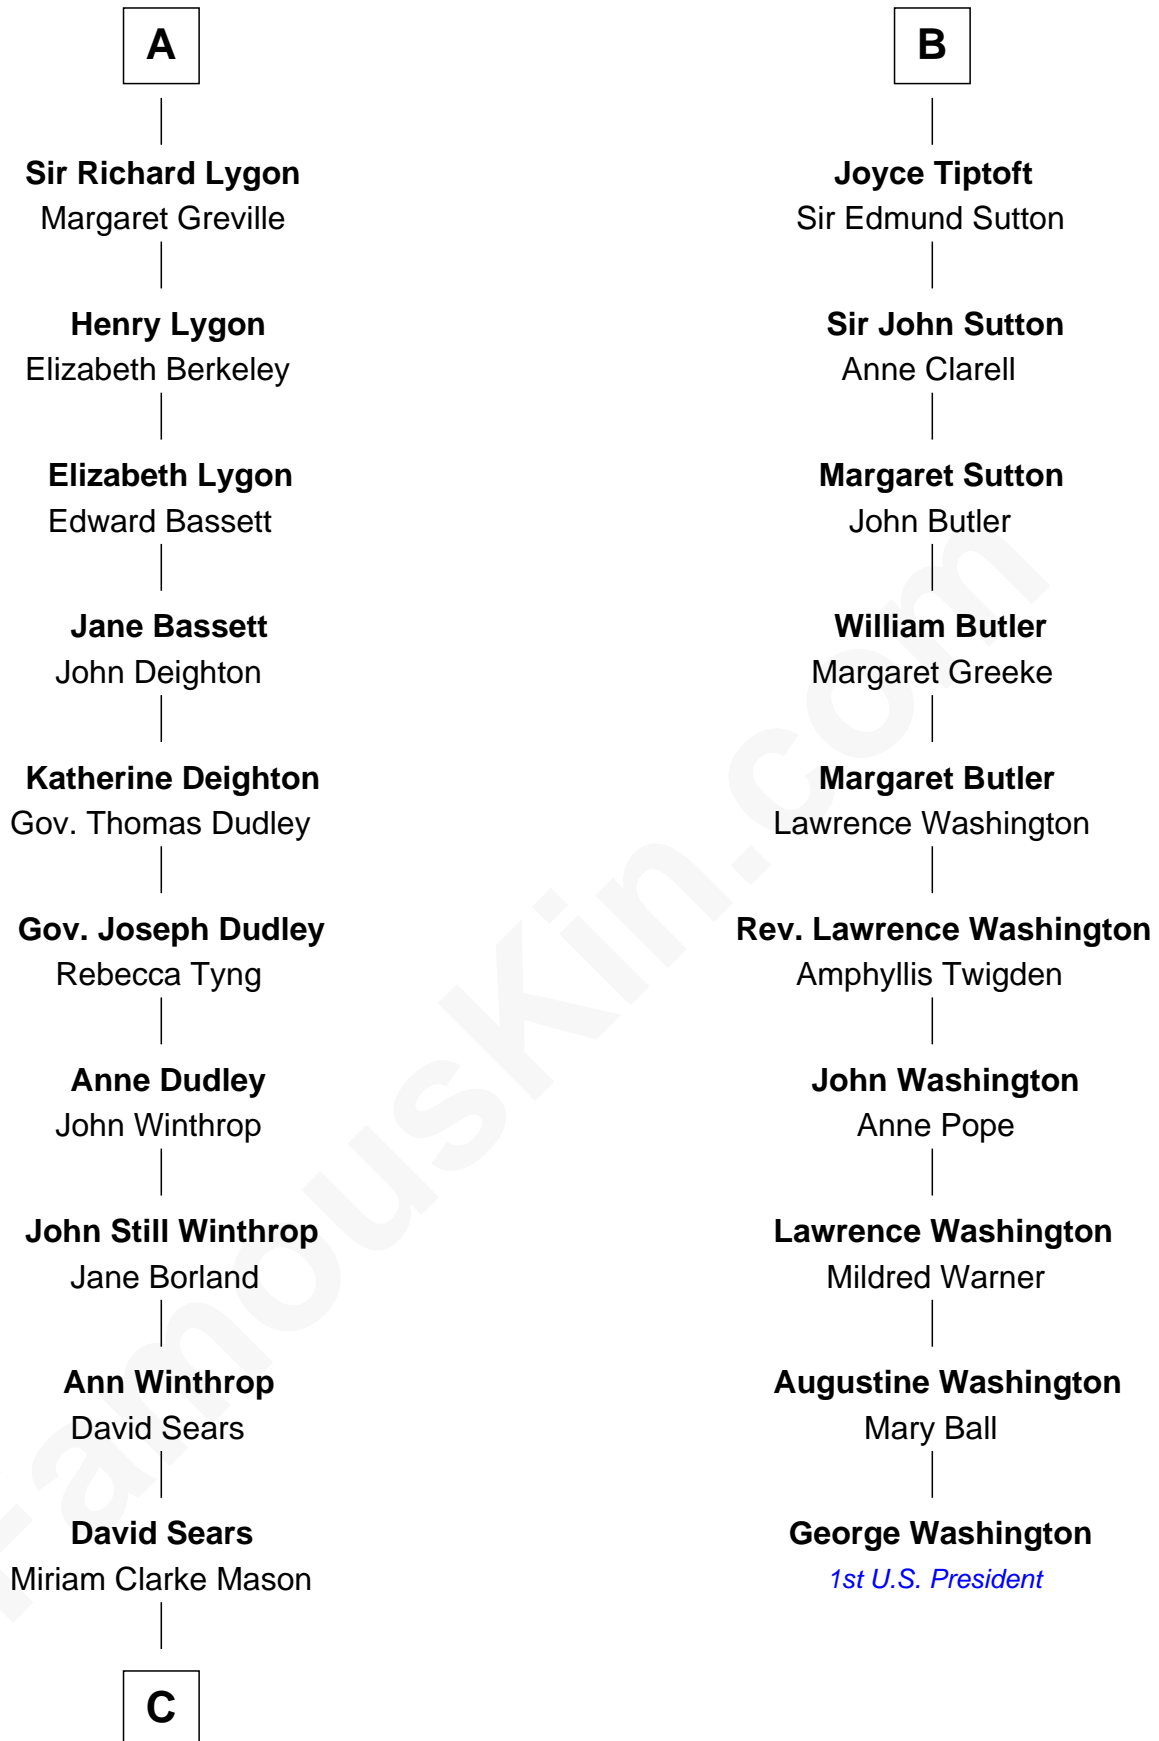

# FamousKin.com Relationship Chart of

**John Adams Morgan**  
1952 Olympic Sailing Gold Medalist

16th cousin 5 times removed of

**George Washington**  
1st U.S. President

**C**

—  
**Harriet Elizabeth Sears**  
George Casper Crowninshield

—  
**Frances Cadwallader Crowninshield**  
John Quincy Adams

—  
**Charles Francis Adams**  
Frances Lovering

—  
**Catherine Frances Lovering Adams**  
Henry Sturgis Morgan

—  
**John Adams Morgan**  
*Olympic Gold Medalist*