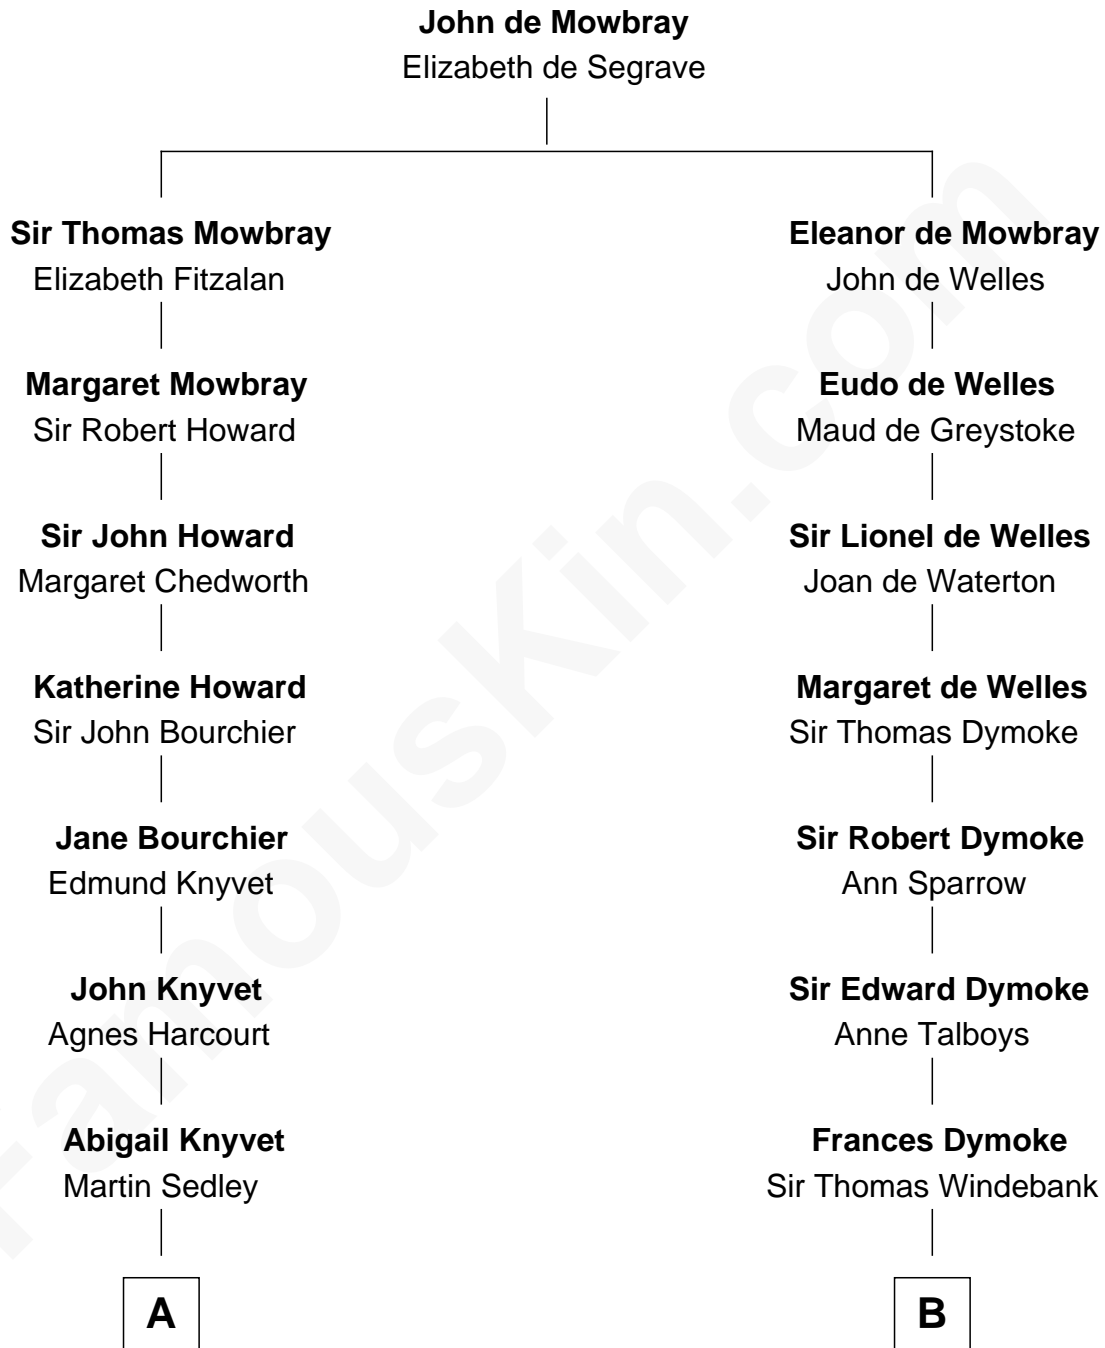

FamousKin.com Relationship Chart of

John Adams Morgan
1952 Olympic Sailing Gold Medalist

12th cousin 6 times removed of

George Washington
1st U.S. President

A

Muriel Sedley
Brampton Gurdon

Muriel Gurdon
Richard Saltonstall