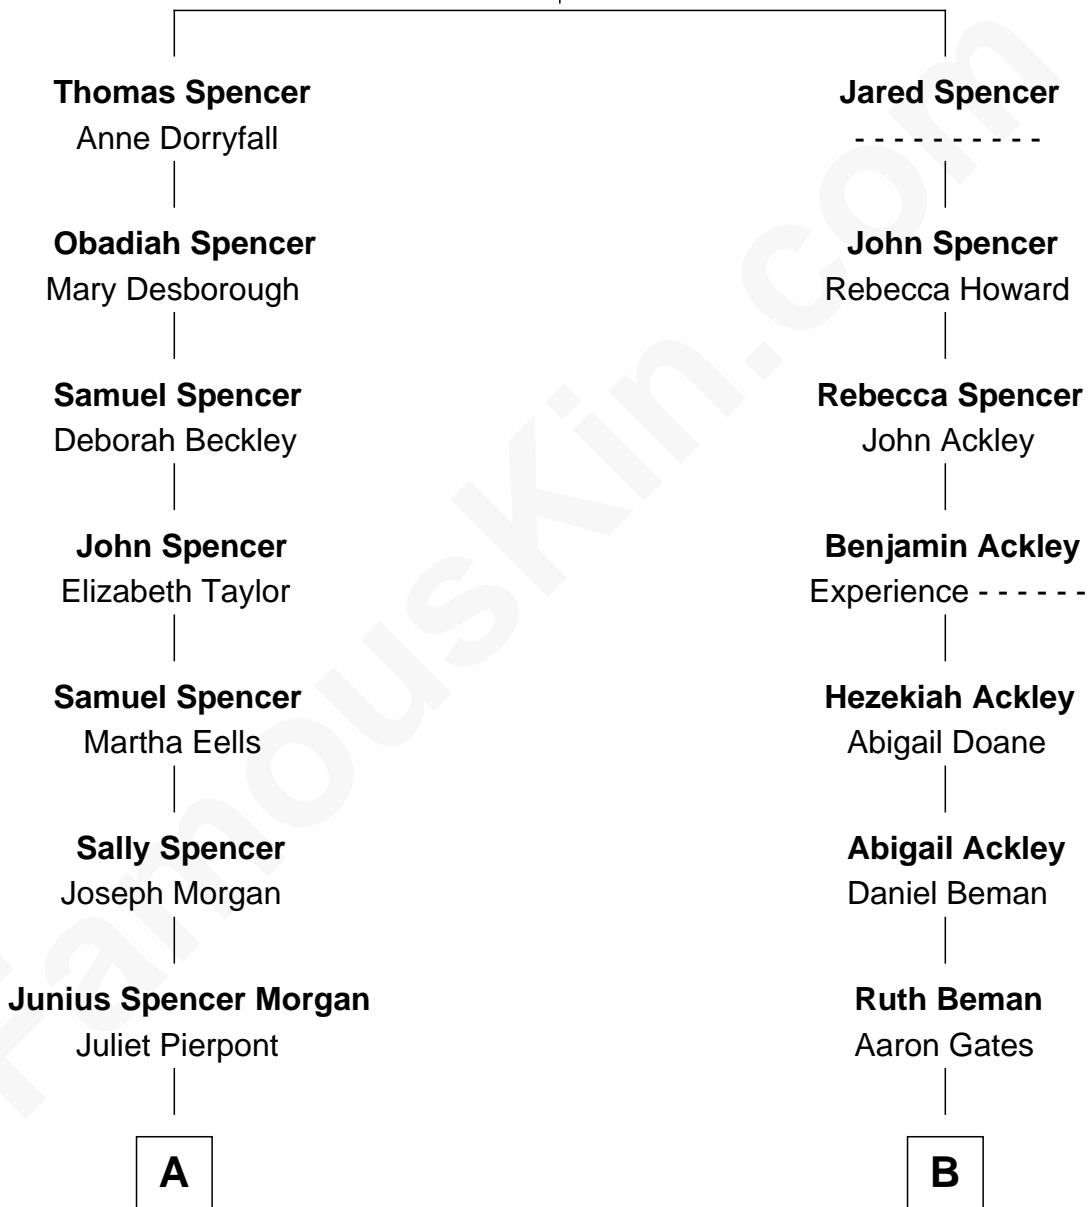

FamousKin.com Relationship Chart of

John Adams Morgan
1952 Olympic Sailing Gold Medalist

9th cousin 1 time removed of

Charles Dawes
30th U.S. Vice-President

Gerard Spencer
Alice Whitbread

A

John Pierpont Morgan

Frances Louisa Tracy

John Pierpont Morgan

Jane Norton Grew

Henry Sturgis Morgan

Catherine Frances Lovering Adams

John Adams Morgan

Olympic Gold Medalist

B

Beman Gates

Betsey Sibyl Shipman

Mary Beman Gates

Brig. Gen. Rufus R. Dawes

Charles Dawes

30th U.S. Vice-President

FamousKin.com