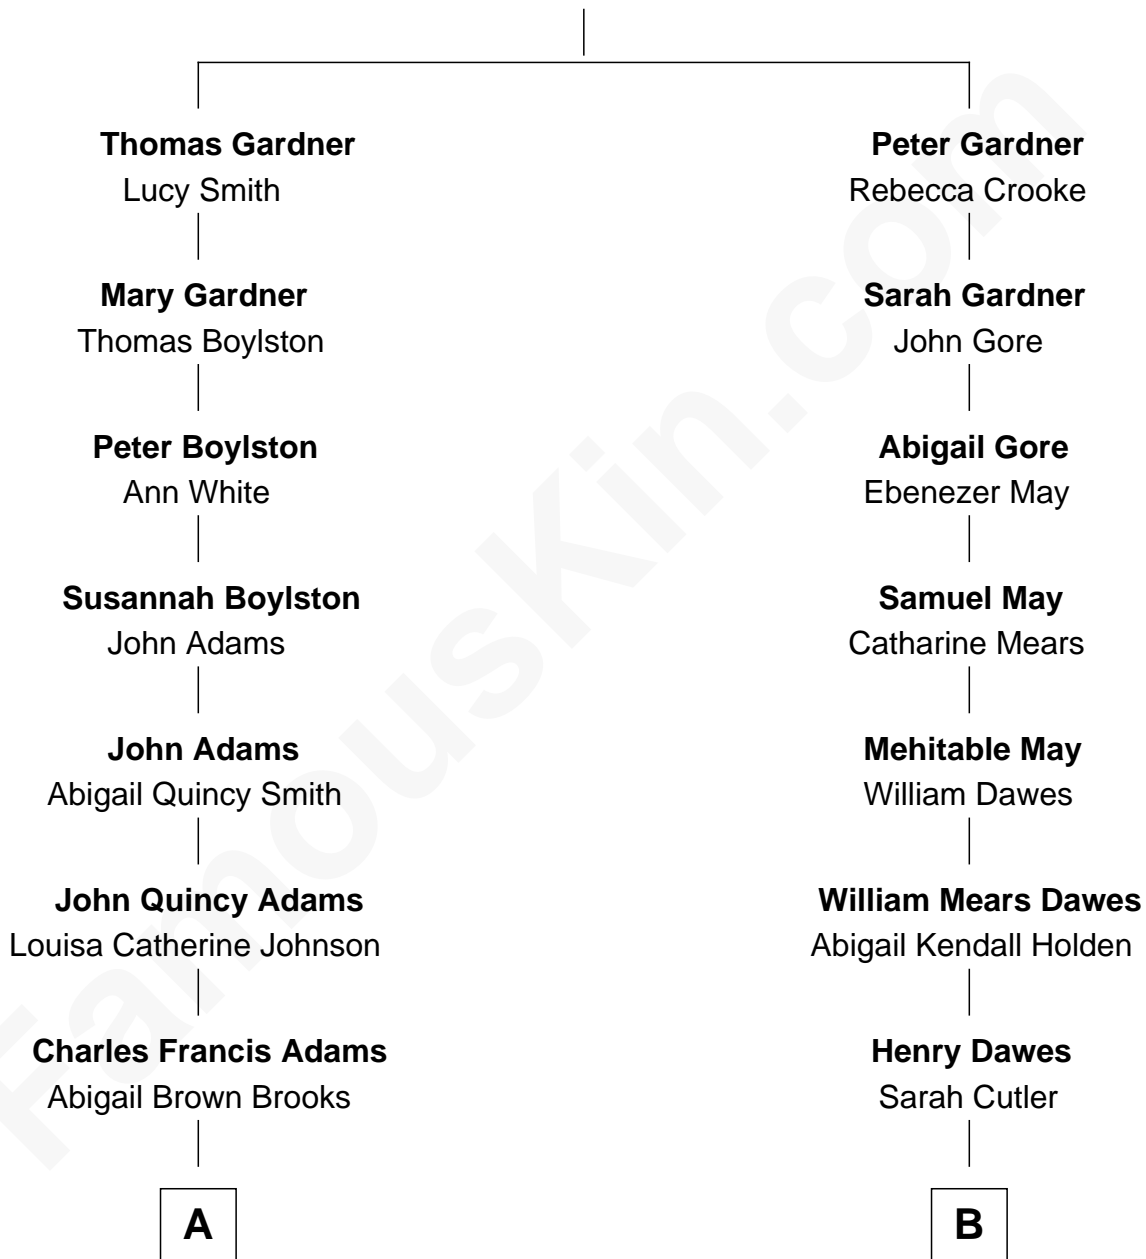

# FamousKin.com Relationship Chart of John Adams Morgan

1952 Olympic Sailing Gold Medalist

8th cousin 2 times removed of

**Charles Dawes**

30th U.S. Vice-President

**Thomas Gardner**

**A**

**John Quincy Adams**  
Frances Cadwallader Crowninshield

**Charles Francis Adams**  
Frances Lovering

**Catherine Frances Lovering Adams**  
Henry Sturgis Morgan

**John Adams Morgan**  
*Olympic Gold Medalist*

**B**

**Brig. Gen. Rufus R. Dawes**  
Mary Beman Gates