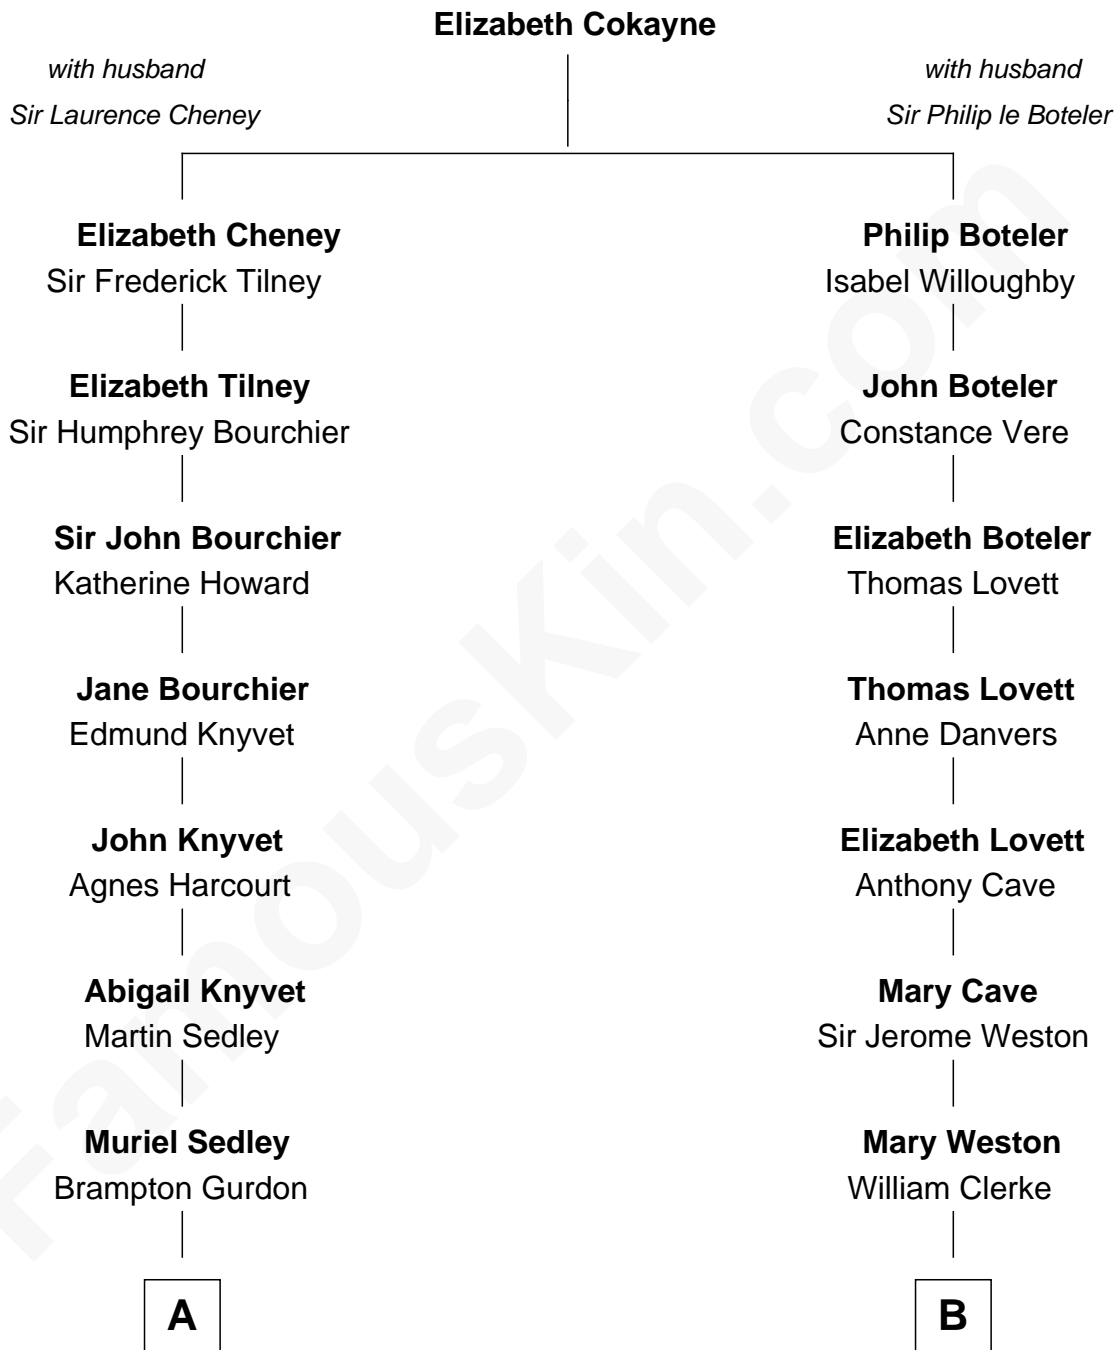

FamousKin.com Relationship Chart of John Adams Morgan

1952 Olympic Sailing Gold Medalist

14th cousin 3 times removed of

Hetty Green

"The Witch of Wall Street"

A

Muriel Gurdon
Richard Saltonstall

Nathaniel Saltonstall
Elizabeth Ward

Elizabeth Saltonstall
Rev. Rowland Cotton

Joanna Cotton
Rev. John Brown

Abigail Brown
Edward Brooks

Peter Chardon Brooks
Ann Gorham

Abigail Brown Brooks
Charles Francis Adams

John Quincy Adams
Frances Cadwallader Crowninshield