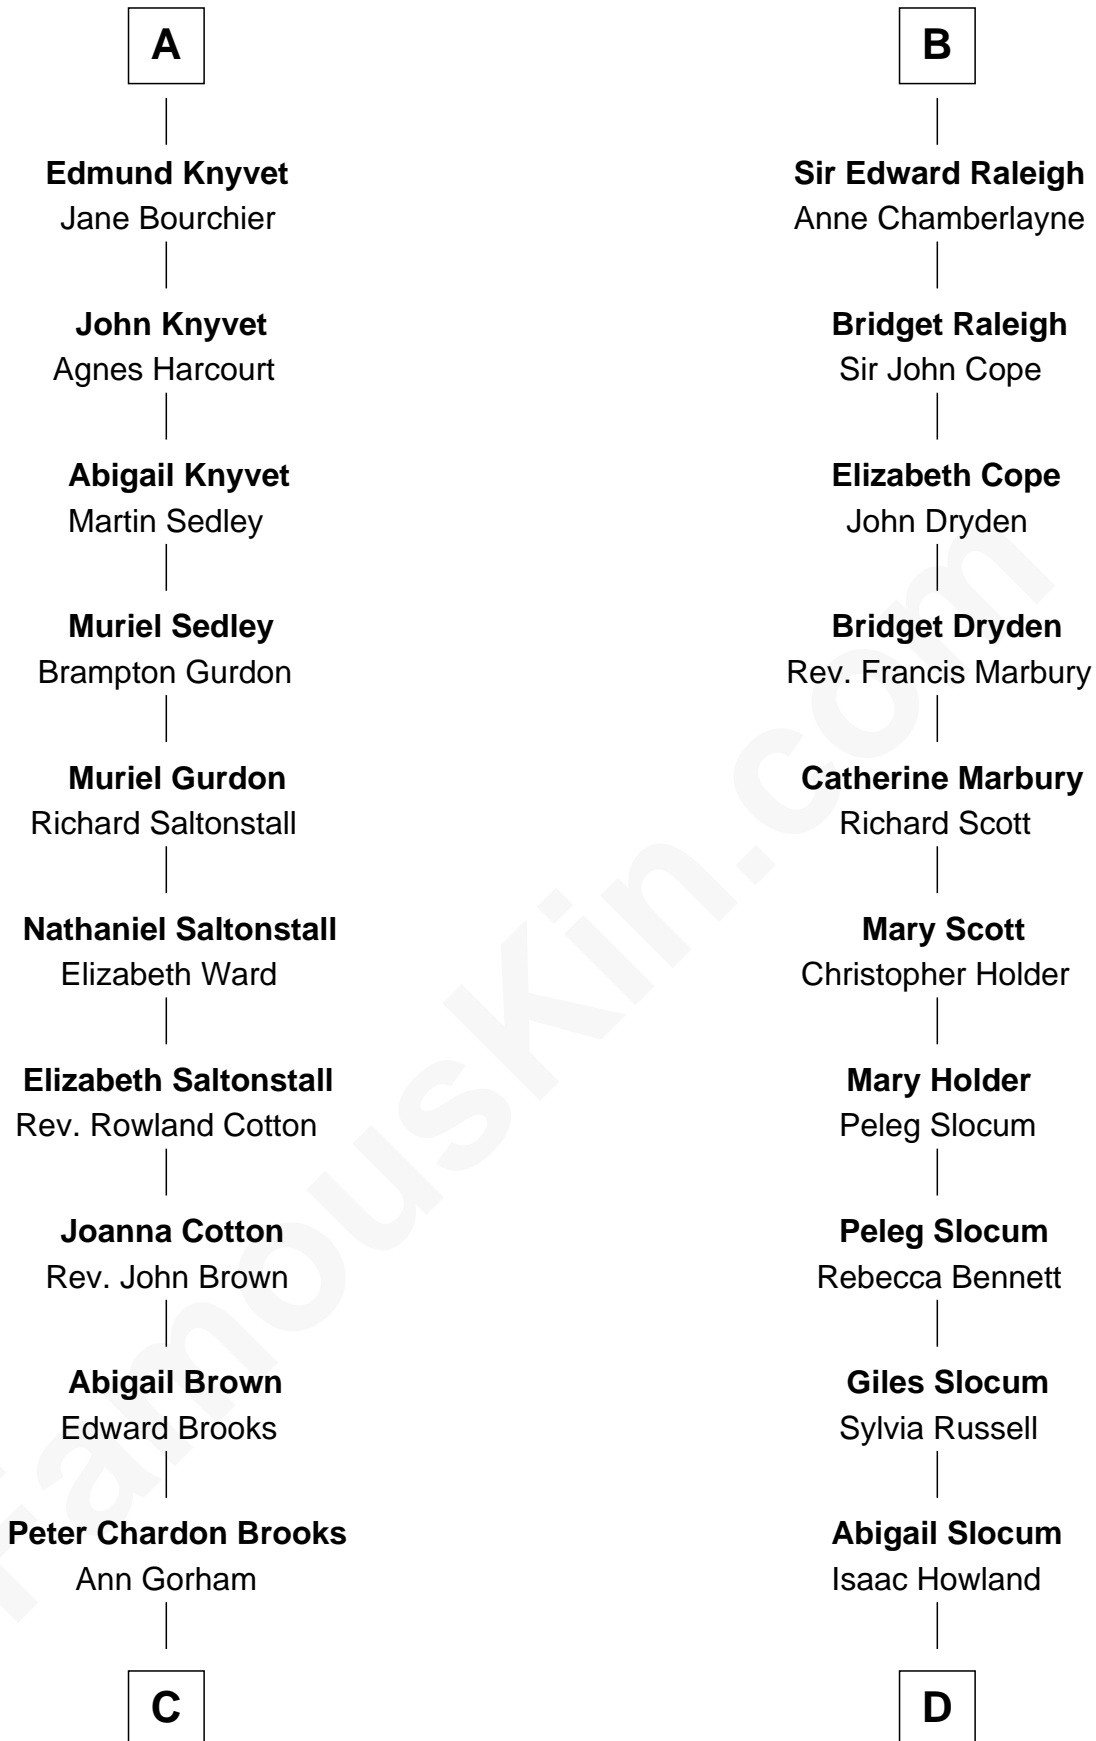

# FamousKin.com Relationship Chart of

**John Adams Morgan**  
1952 Olympic Sailing Gold Medalist

19th cousin 2 times removed of

**Hetty Green**

"The Witch of Wall Street"

**C**

**Abigail Brown Brooks**

Charles Francis Adams

**John Quincy Adams**

Frances Cadwallader Crowninshield

**Charles Francis Adams**

Frances Lovering

**Catherine Frances Lovering Adams**

Henry Sturgis Morgan

**John Adams Morgan**

*Olympic Gold Medalist*

**D**

**Mehitable Howland**

Gideon Howland

**Abby Slocum Howland**

Edward Mott Robinson

**Hetty Green**

*"The Witch of Wall Street"*

FamousKin.com