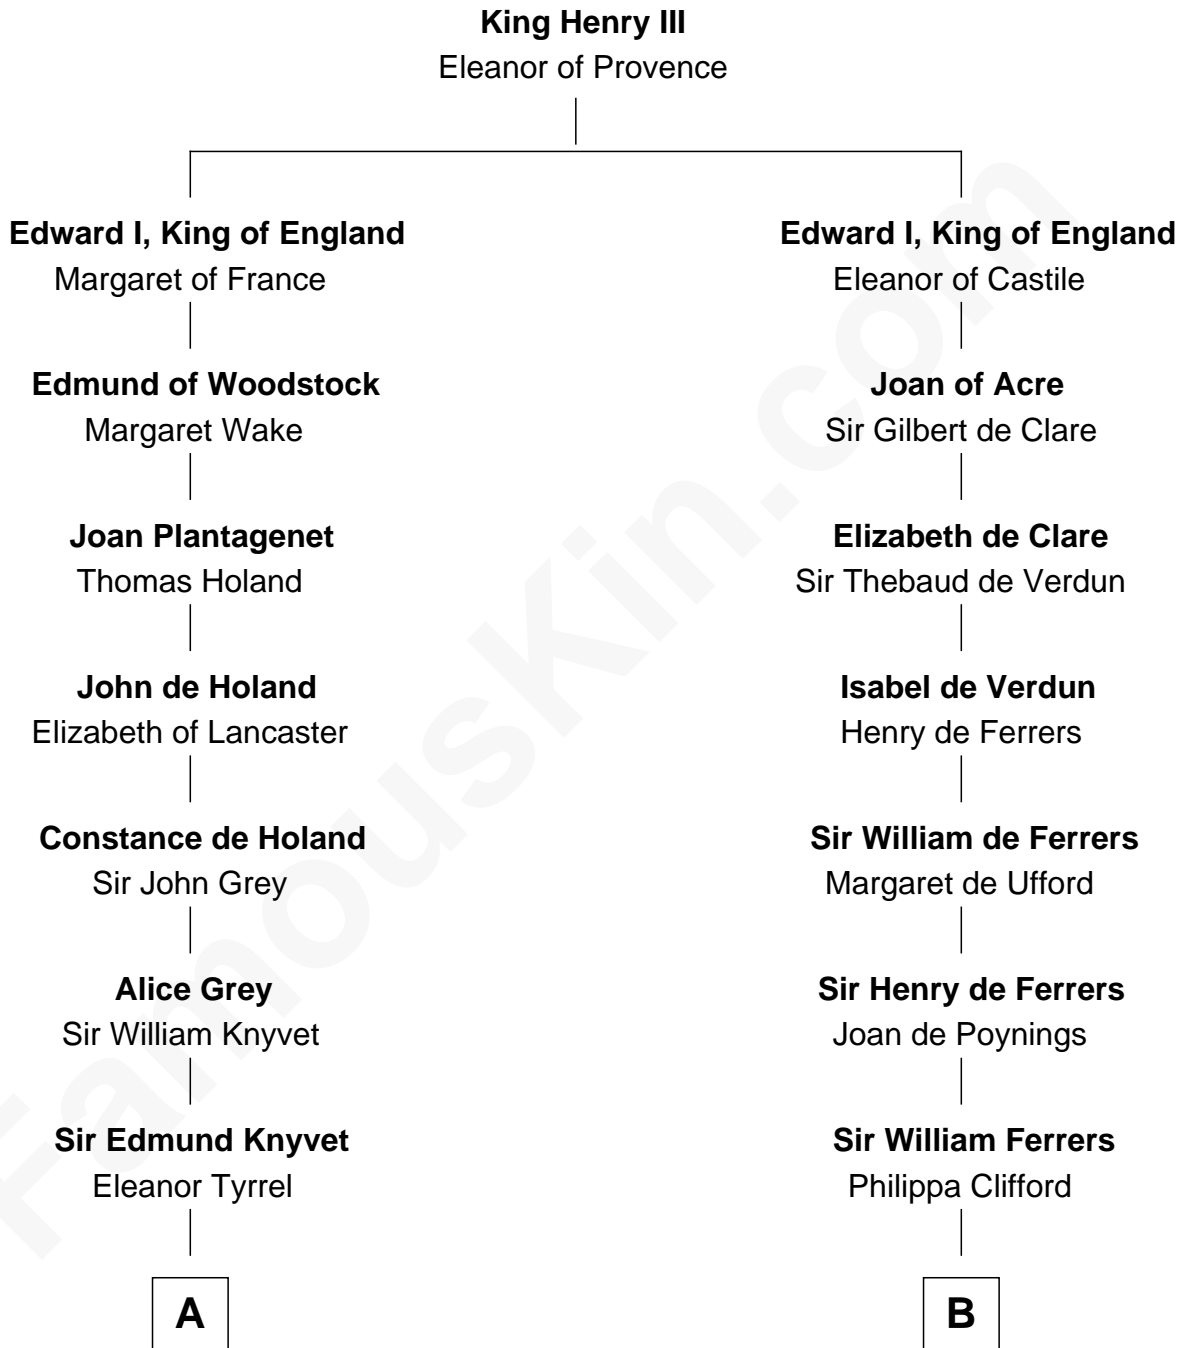

FamousKin.com Relationship Chart of

John Adams Morgan
1952 Olympic Sailing Gold Medalist

20th cousin 1 time removed of

Hetty Green

"The Witch of Wall Street"

C

Abigail Brown Brooks

Charles Francis Adams

John Quincy Adams

Frances Cadwallader Crowninshield

Charles Francis Adams

Frances Lovering

Catherine Frances Lovering Adams

Henry Sturgis Morgan

John Adams Morgan

Olympic Gold Medalist

"The Witch of Wall Street"