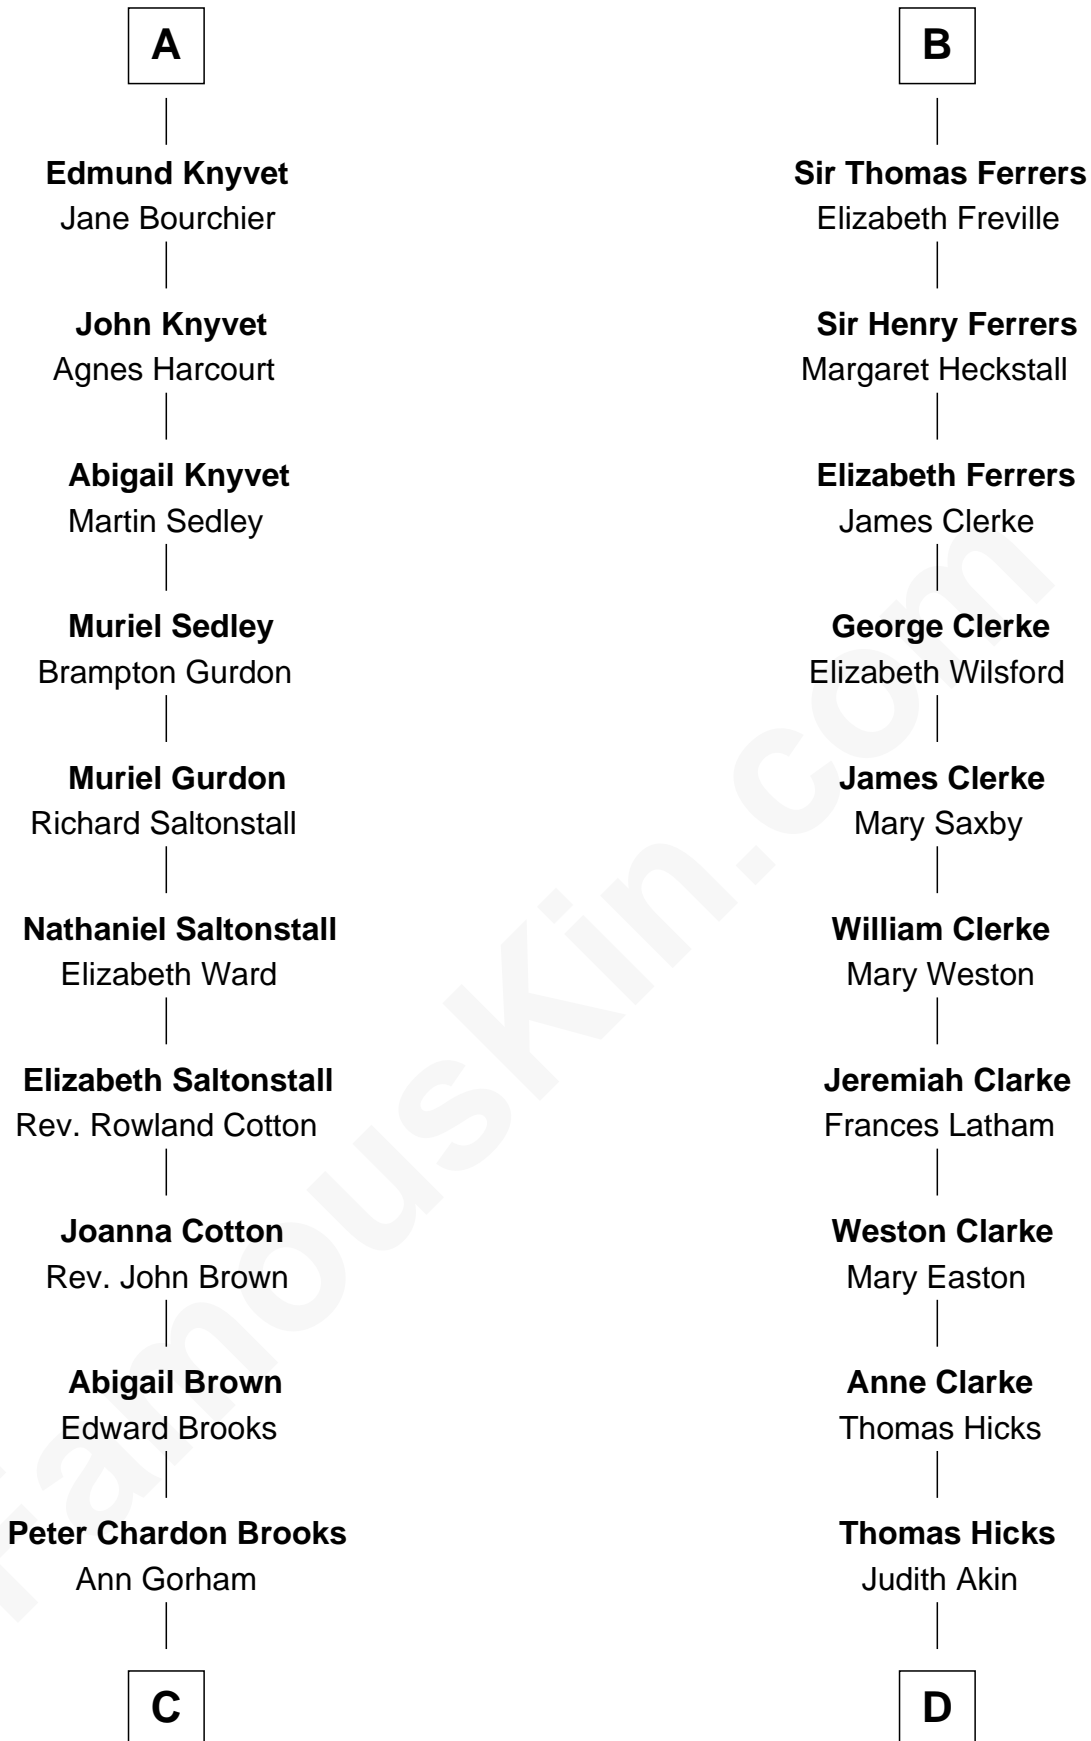

FamousKin.com Relationship Chart of

John Adams Morgan
1952 Olympic Sailing Gold Medalist

20th cousin 1 time removed of

Hetty Green

"The Witch of Wall Street"

C

Abigail Brown Brooks

Charles Francis Adams

John Quincy Adams

Frances Cadwallader Crowninshield

Charles Francis Adams

Frances Lovering

Catherine Frances Lovering Adams

Henry Sturgis Morgan

John Adams Morgan

Olympic Gold Medalist

"The Witch of Wall Street"