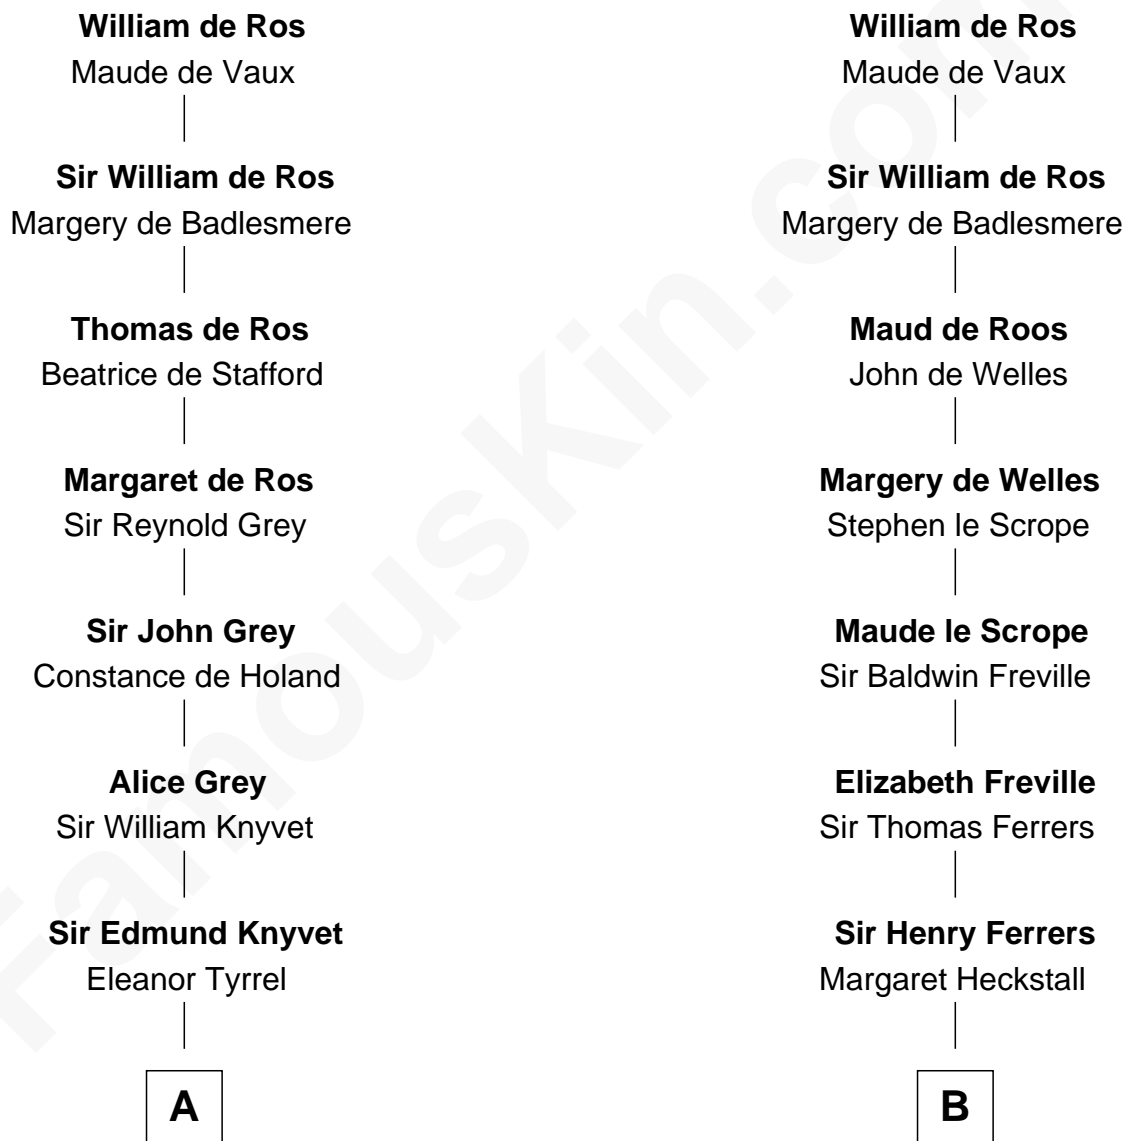

# FamousKin.com Relationship Chart of John Adams Morgan

1952 Olympic Sailing Gold Medalist

18th cousin 3 times removed of

**Hetty Green**

*"The Witch of Wall Street"*

**Sir Robert de Ros**  
Isabel de Aubeney

**C**

**Abigail Brown Brooks**  
Charles Francis Adams

**John Quincy Adams**  
Frances Cadwallader Crowninshield

**Charles Francis Adams**  
Frances Lovering

**Catherine Frances Lovering Adams**  
Henry Sturgis Morgan