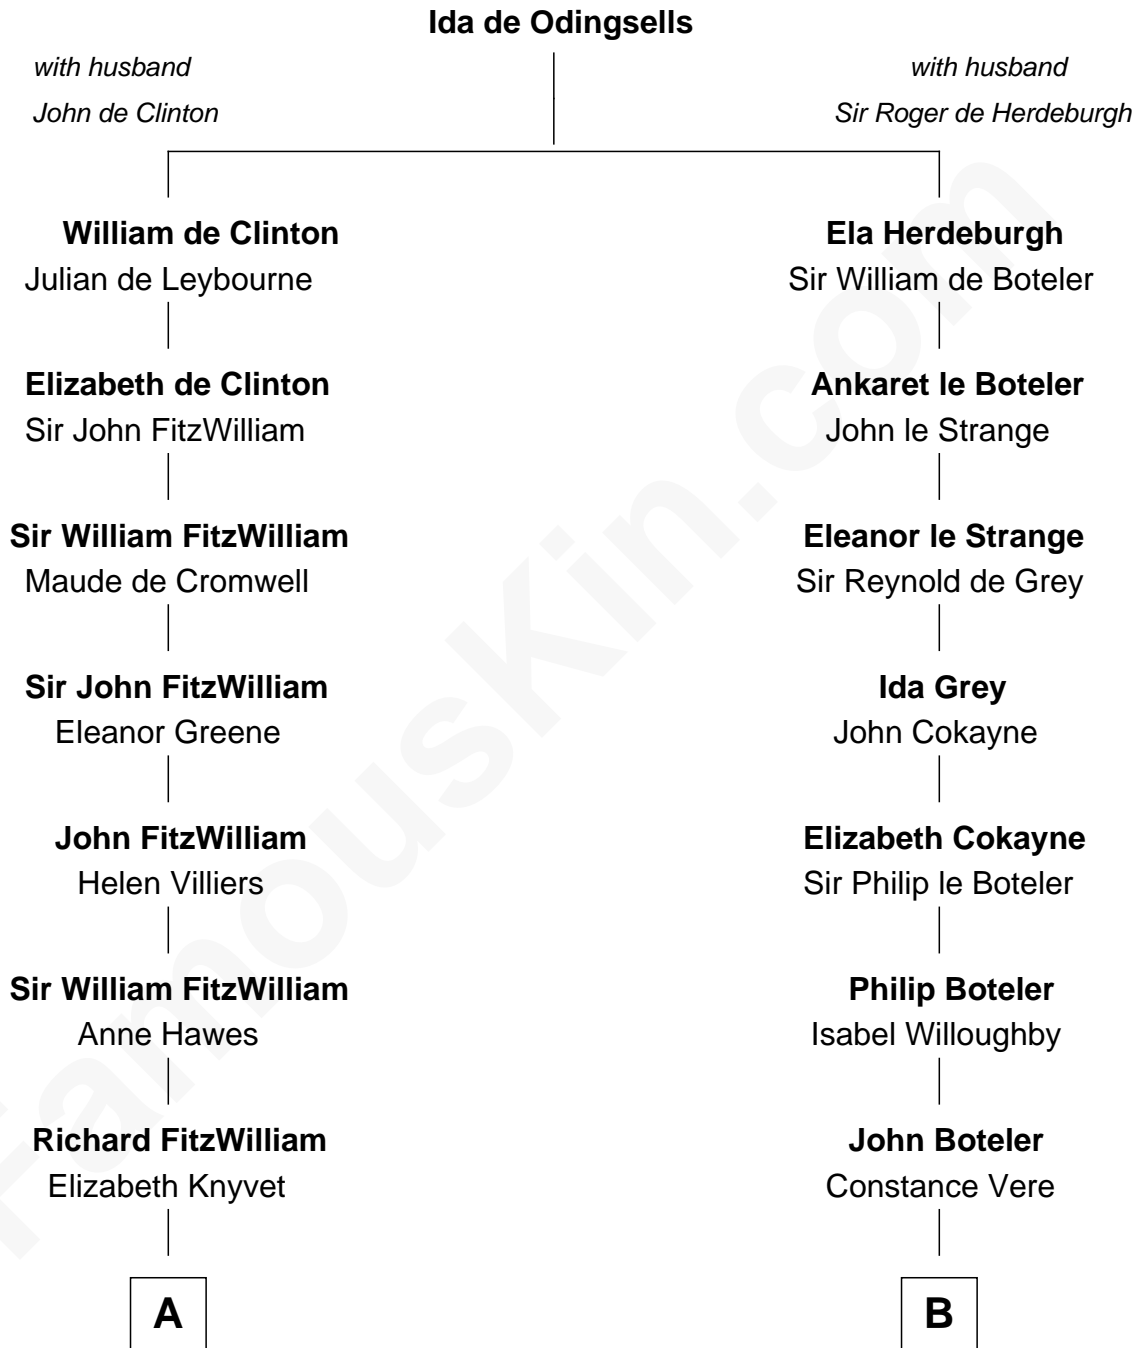

FamousKin.com Relationship Chart of

John Adams Morgan
1952 Olympic Sailing Gold Medalist

19th cousin 1 time removed of

Hetty Green
"The Witch of Wall Street"

C

John Quincy Adams

Frances Cadwallader Crowninshield

Charles Francis Adams

Frances Lovering

Catherine Frances Lovering Adams

Henry Sturgis Morgan

John Adams Morgan

Olympic Gold Medalist

D

Gideon Howland

Mehitable Howland

Abby Slocum Howland

Edward Mott Robinson

Hetty Green

"The Witch of Wall Street"

FamousKin.com