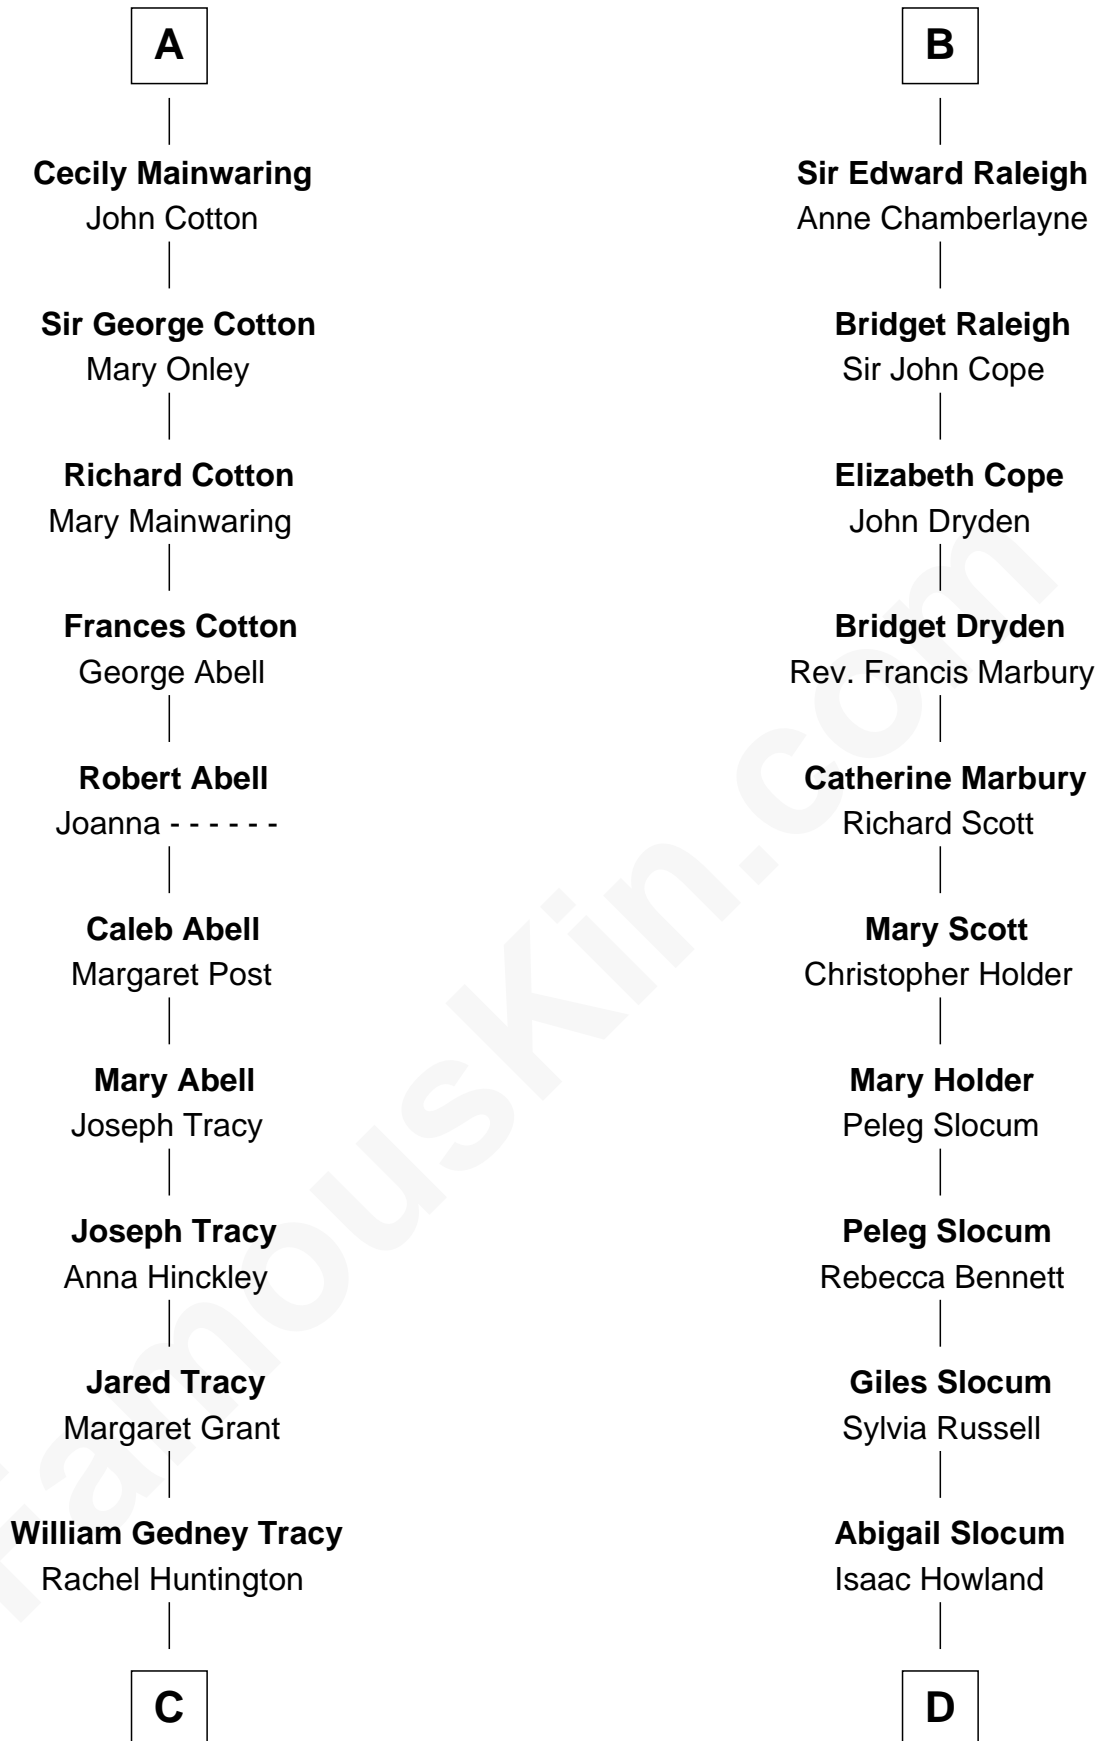

# FamousKin.com Relationship Chart of

**John Adams Morgan**  
1952 Olympic Sailing Gold Medalist

19th cousin 2 times removed of

**Hetty Green**

*"The Witch of Wall Street"*

**Sir Hugh le Despencer**  
Isabella de Beauchamp

**Sir Philip le Despencer**  
Margaret de Goushill

**Hugh le Despencer**  
Eleanor de Clare

**Sir Philip le Despencer**  
Joan de Cobham

**Sir Edward le Despencer**  
Anne de Ferrers

**Sir Philip le Despencer**  
Elizabeth - - - - -

**Sir John Sutton**  
Elizabeth Berkeley

**Elizabeth Greene**  
William Raleigh

**Jane Sutton**  
Thomas Mainwaring

**Sir Edward Raleigh**  
Margaret Verney

**A**

**B**

**C**

**Charles F. Tracy**

Louisa Kirkland

**Frances Louisa Tracy**

John Pierpont Morgan

**John Pierpont Morgan**

Jane Norton Grew

**Henry Sturgis Morgan**

Catherine Frances Lovering Adams

**John Adams Morgan**