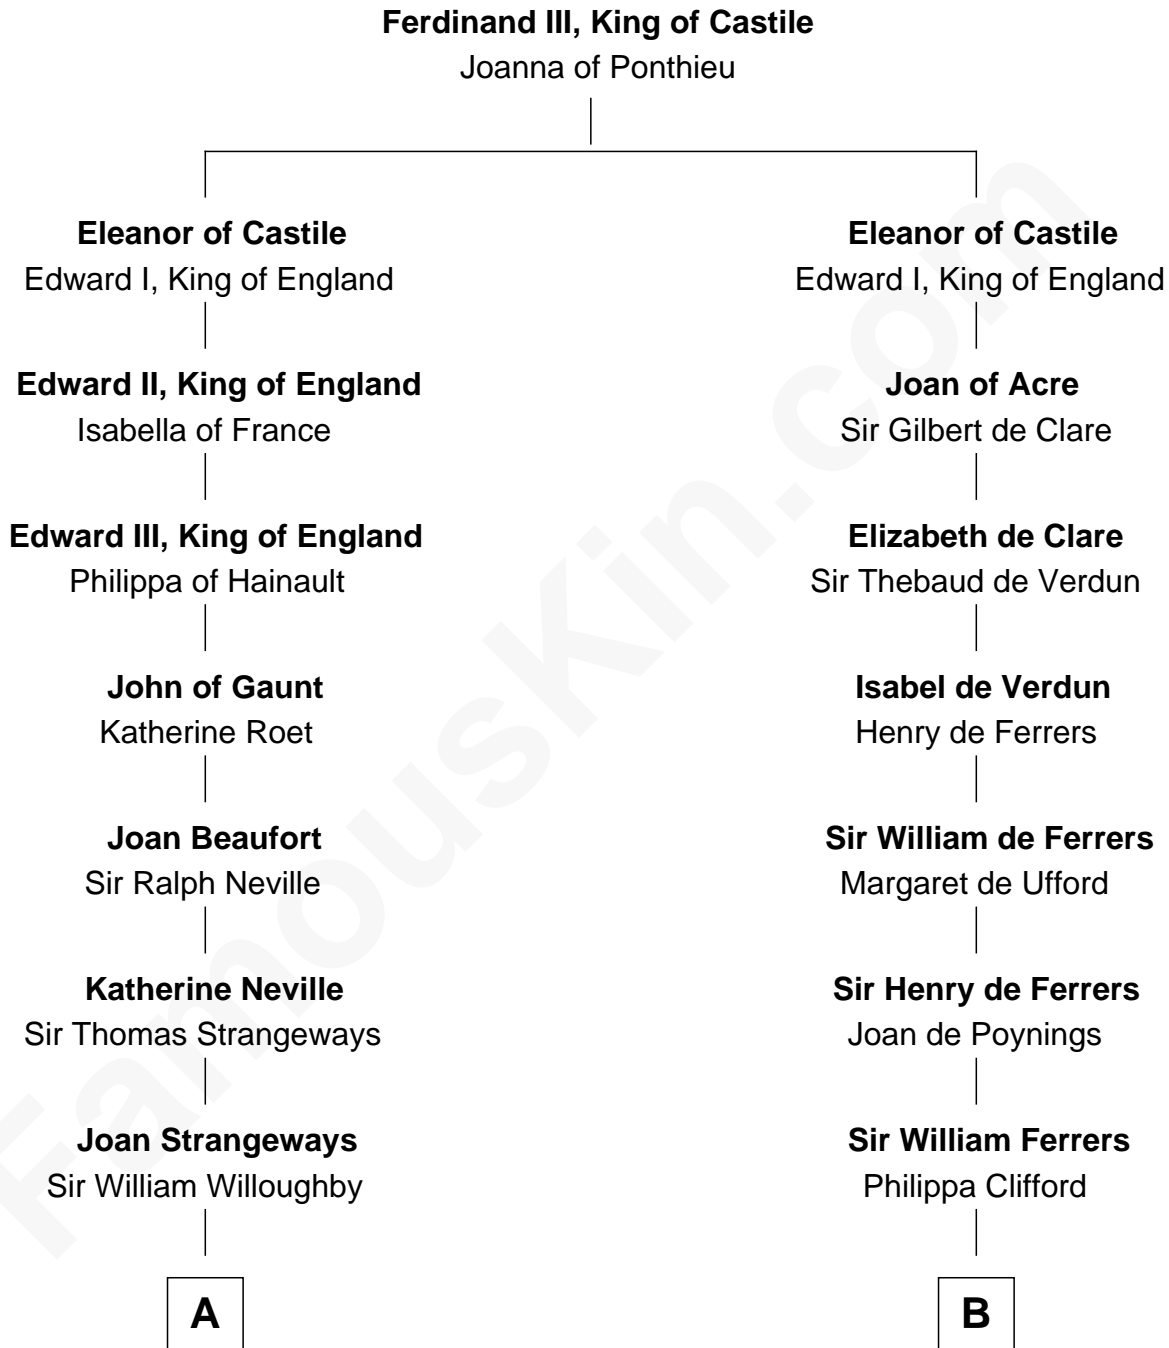

# FamousKin.com Relationship Chart of John Adams Morgan

1952 Olympic Sailing Gold Medalist

20th cousin 1 time removed of

**Hetty Green**

*"The Witch of Wall Street"*

**C**

**Harriet Elizabeth Sears**  
George Casper Crowninshield

**Frances Cadwallader Crowninshield**  
John Quincy Adams

**Charles Francis Adams**  
Frances Lovering

**Catherine Frances Lovering Adams**  
Henry Sturgis Morgan

**John Adams Morgan**  
*Olympic Gold Medalist*