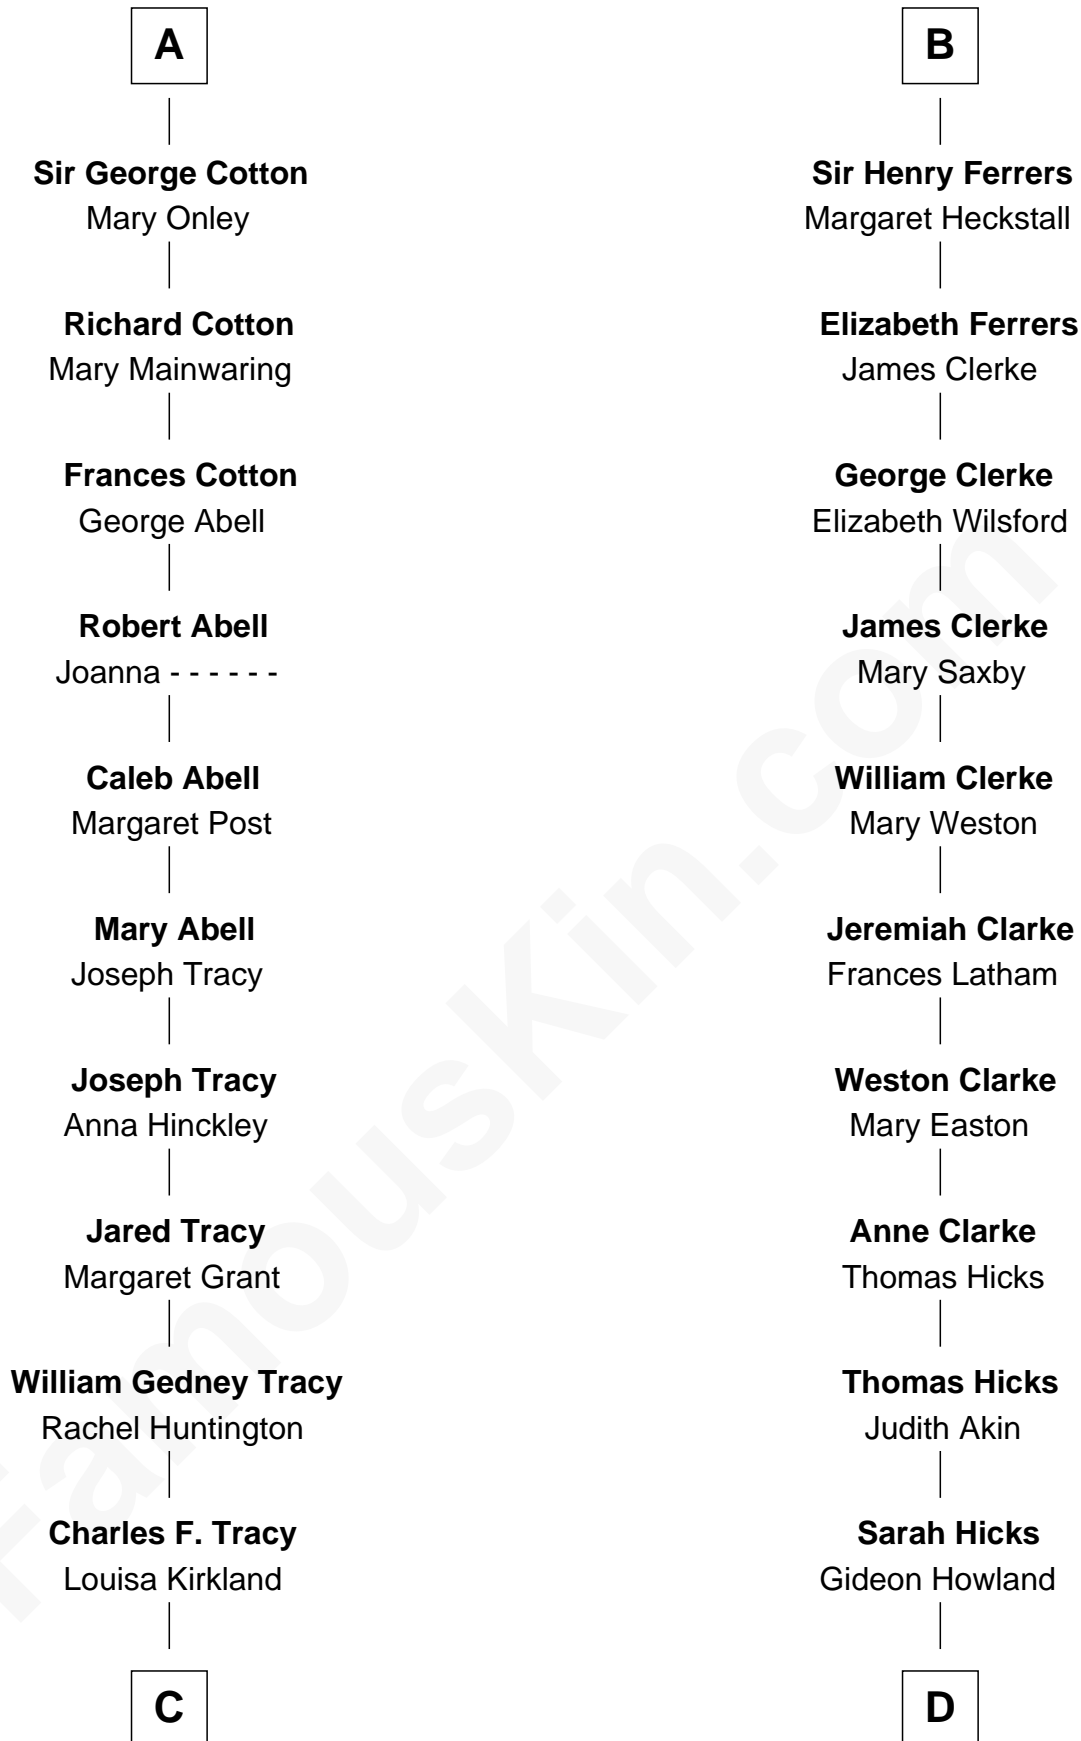

# FamousKin.com Relationship Chart of

**John Adams Morgan**  
1952 Olympic Sailing Gold Medalist

19th cousin 1 time removed of

**Hetty Green**  
*"The Witch of Wall Street"*

**C**

**Frances Louisa Tracy**

John Pierpont Morgan

**John Pierpont Morgan**

Jane Norton Grew

**Henry Sturgis Morgan**

Catherine Frances Lovering Adams

**John Adams Morgan**

*Olympic Gold Medalist*

**D**

**Gideon Howland**

Mehitable Howland

**Abby Slocum Howland**

Edward Mott Robinson

**Hetty Green**

*"The Witch of Wall Street"*

FamousKin.com