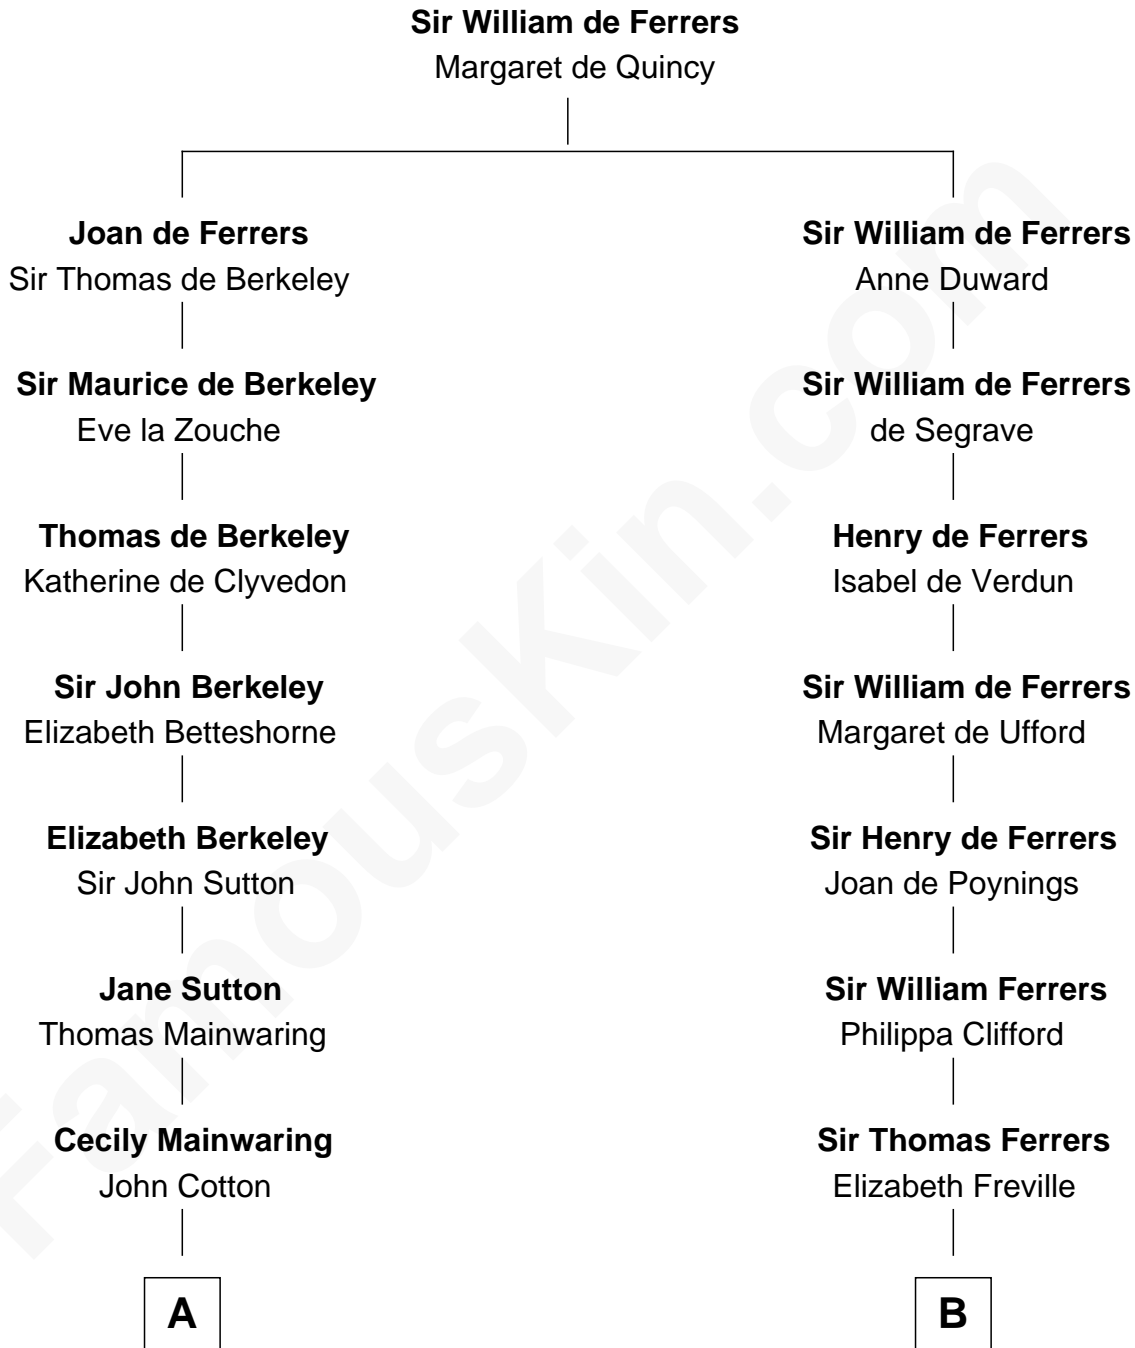

# FamousKin.com Relationship Chart of

**John Adams Morgan**  
1952 Olympic Sailing Gold Medalist

19th cousin 1 time removed of

**Hetty Green**  
*"The Witch of Wall Street"*

**C**

**Frances Louisa Tracy**

John Pierpont Morgan

**John Pierpont Morgan**

Jane Norton Grew

**Henry Sturgis Morgan**

Catherine Frances Lovering Adams

**John Adams Morgan**

*Olympic Gold Medalist*

**D**

**Gideon Howland**

Mehitable Howland

**Abby Slocum Howland**

Edward Mott Robinson

**Hetty Green**

*"The Witch of Wall Street"*

FamousKin.com