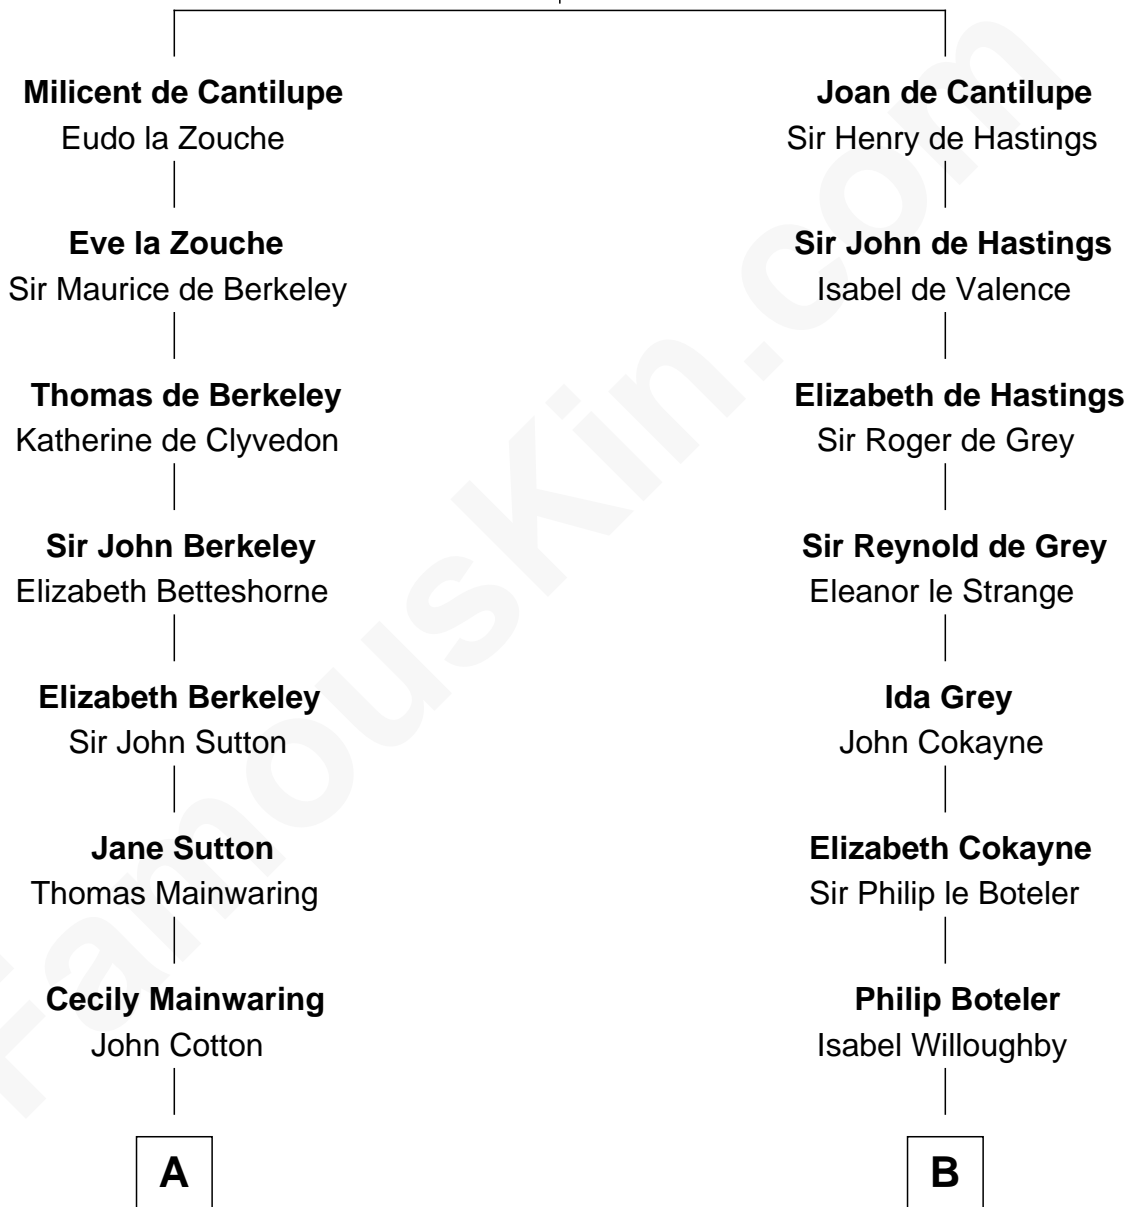

## Relationship Chart of

### John Adams Morgan

1952 Olympic Sailing Gold Medalist

20th cousin of

**Hetty Green**  
*"The Witch of Wall Street"*

**Sir William de Cantilupe**  
Eve de Braiose

**C**

**Frances Louisa Tracy**

John Pierpont Morgan

**John Pierpont Morgan**

Jane Norton Grew

**Henry Sturgis Morgan**

Catherine Frances Lovering Adams

**John Adams Morgan**

*Olympic Gold Medalist*

**D**

**Sarah Hicks**