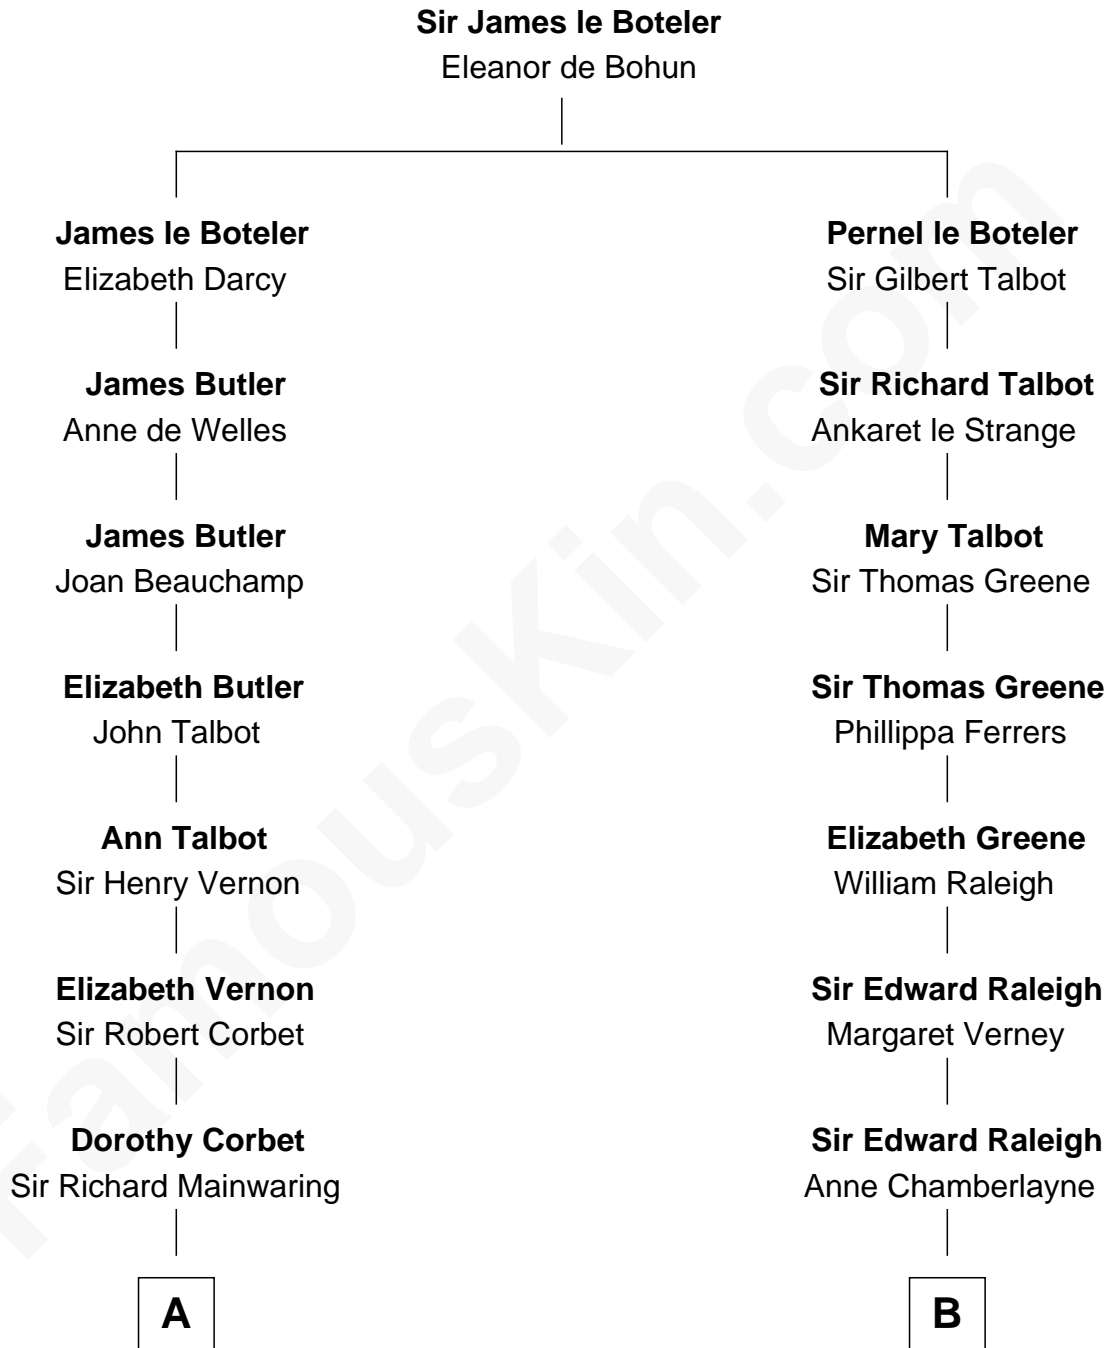

FamousKin.com

Relationship Chart of

John Adams Morgan

1952 Olympic Sailing Gold Medalist

18th cousin 2 times removed of

Hetty Green

"The Witch of Wall Street"

C

Frances Louisa Tracy

John Pierpont Morgan

John Pierpont Morgan

Jane Norton Grew

Henry Sturgis Morgan

Catherine Frances Lovering Adams

John Adams Morgan

Olympic Gold Medalist

D

Abby Slocum Howland

Edward Mott Robinson

Hetty Green

"The Witch of Wall Street"

FamousKin.com