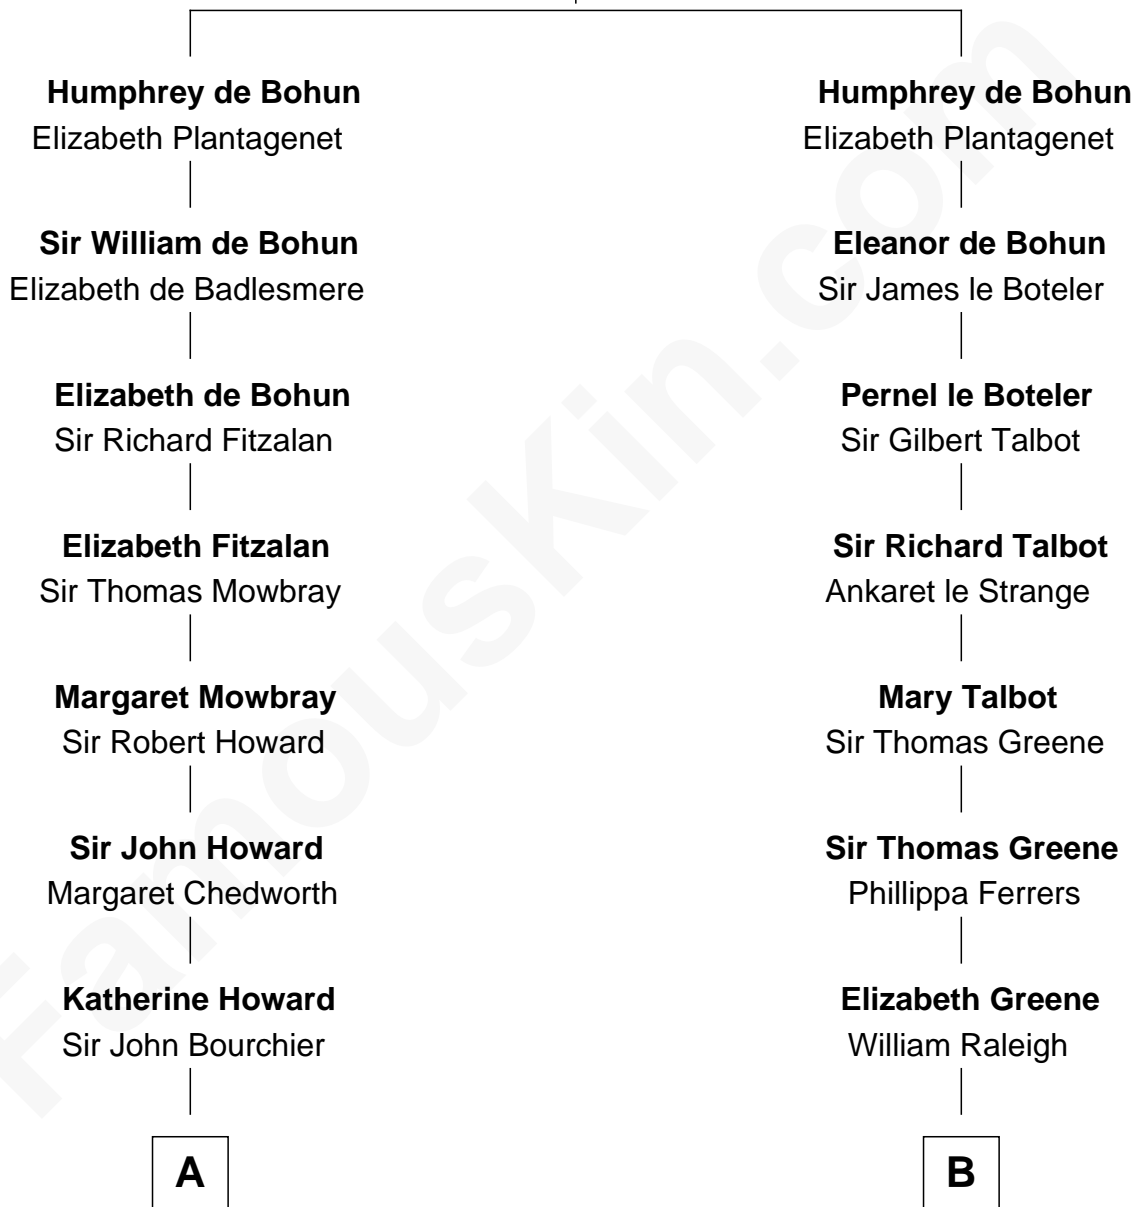

FamousKin.com

Relationship Chart of

John Adams Morgan

1952 Olympic Sailing Gold Medalist

20th cousin 1 time removed of

Shanghai Pierce
Texas Cattleman

Humphrey de Bohun
Maud de Fiennes

C

Abigail Brown Brooks

Charles Francis Adams

John Quincy Adams

Frances Cadwallader Crowninshield

Charles Francis Adams

Frances Lovering

Catherine Frances Lovering Adams

Henry Sturgis Morgan

Hanna Phillips Head

Shanghai Pierce

Texas Cattleman