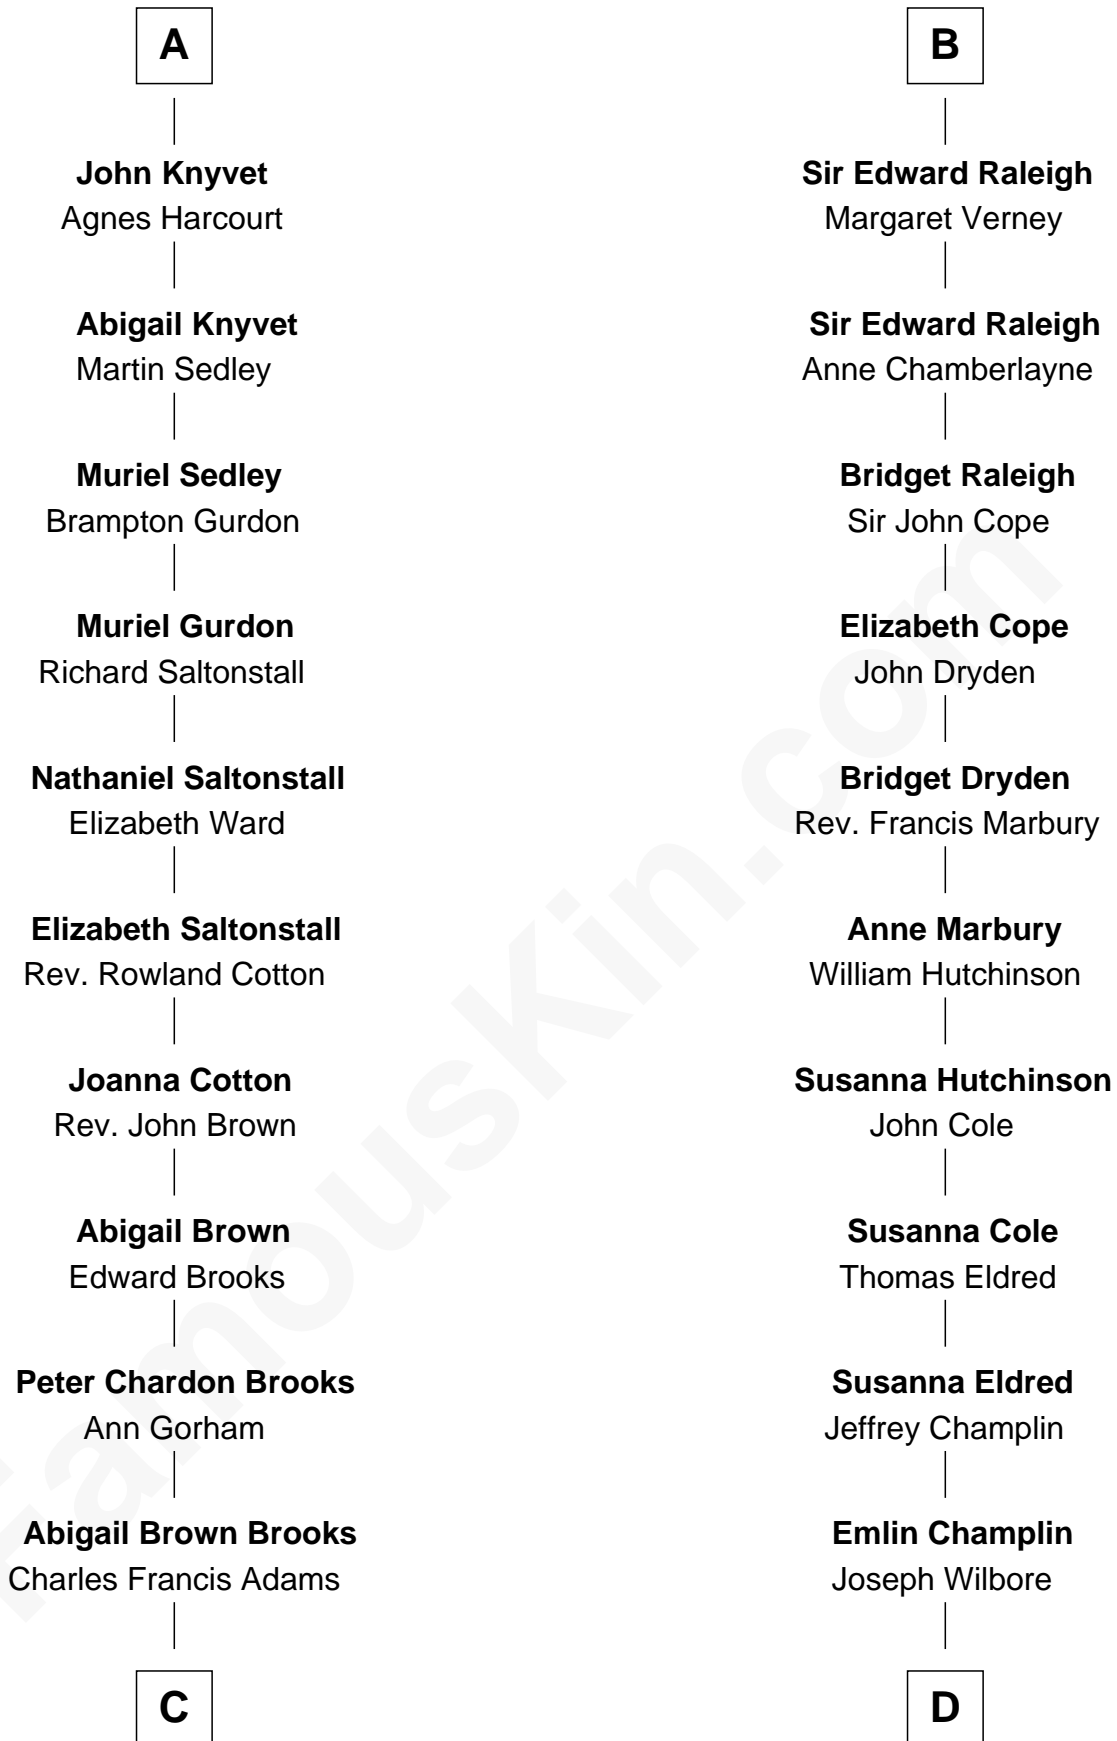

FamousKin.com

Relationship Chart of

John Adams Morgan

1952 Olympic Sailing Gold Medalist

20th cousin of

Shanghai Pierce
Texas Cattleman

C

John Quincy Adams
Frances Cadwallader Crowninshield

Charles Francis Adams
Frances Lovering

Catherine Frances Lovering Adams
Henry Sturgis Morgan

John Adams Morgan
Olympic Gold Medalist

D

Ambless Wilbore
Nathaniel Stoddard

Susanna Stoddard
Isaac Pearce

Jonathan D. Pearce
Hanna Phillips Head

Shanghai Pierce
Texas Cattleman