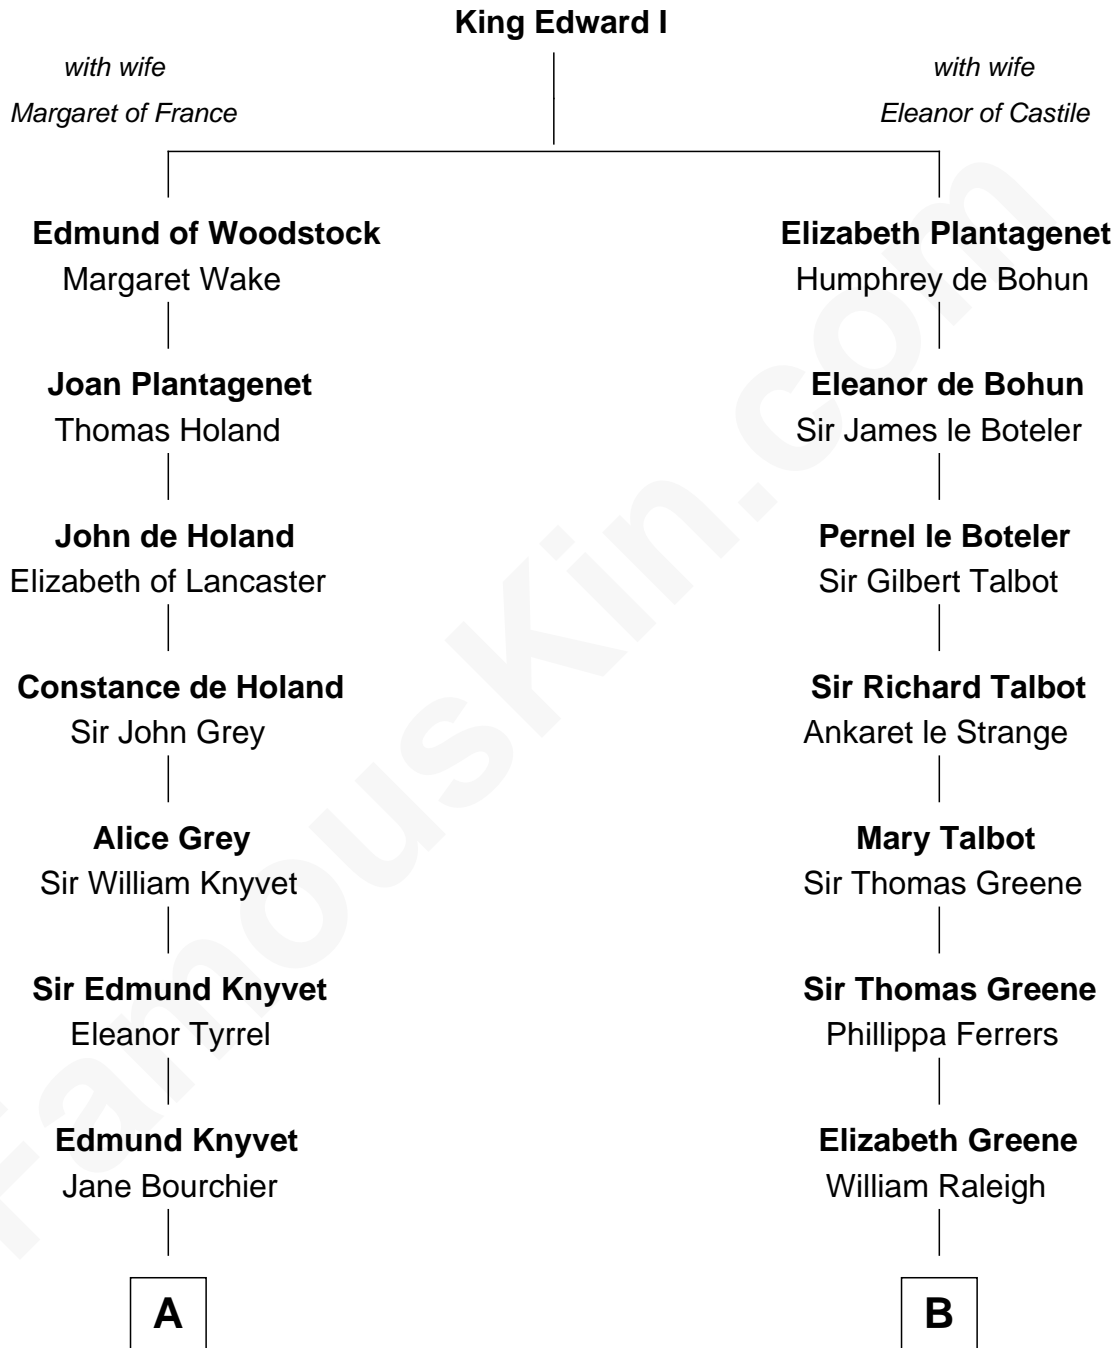

FamousKin.com

Relationship Chart of

John Adams Morgan

1952 Olympic Sailing Gold Medalist

20th cousin of

Shanghai Pierce
Texas Cattleman

C

John Quincy Adams
Frances Cadwallader Crowninshield

Shanghai Pierce
Texas Cattleman