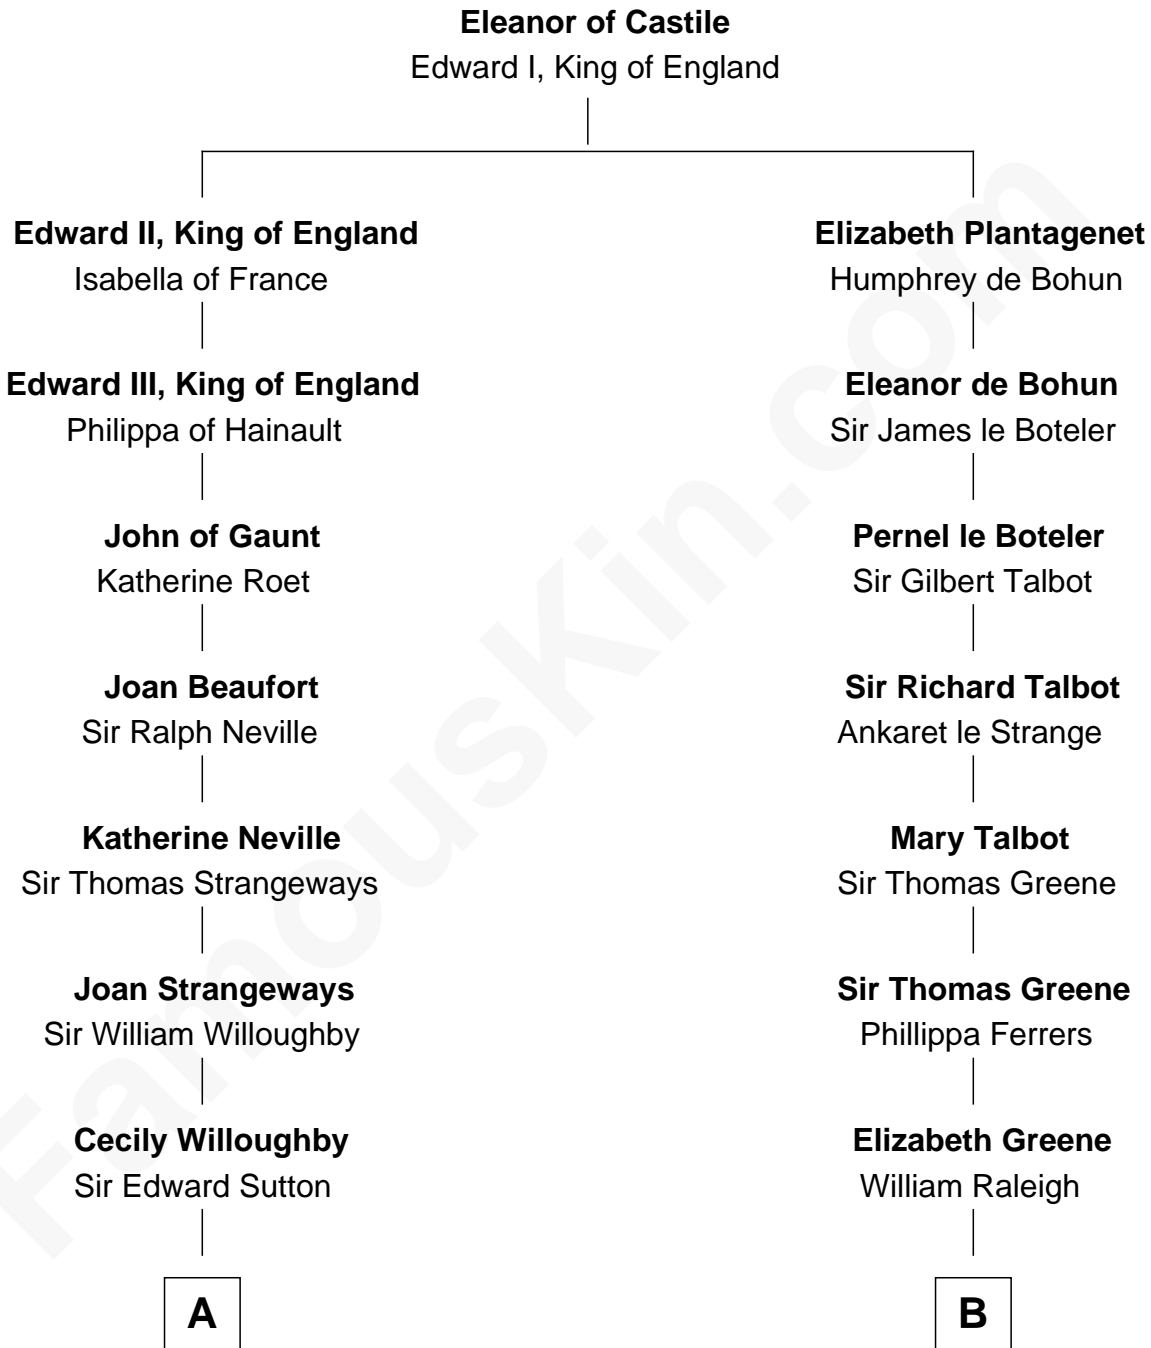

## Relationship Chart of

### John Adams Morgan

1952 Olympic Sailing Gold Medalist

20th cousin of

**Shanghai Pierce**  
Texas Cattleman

**C**

**Frances Cadwallader Crowninshield**

John Quincy Adams

**Charles Francis Adams**