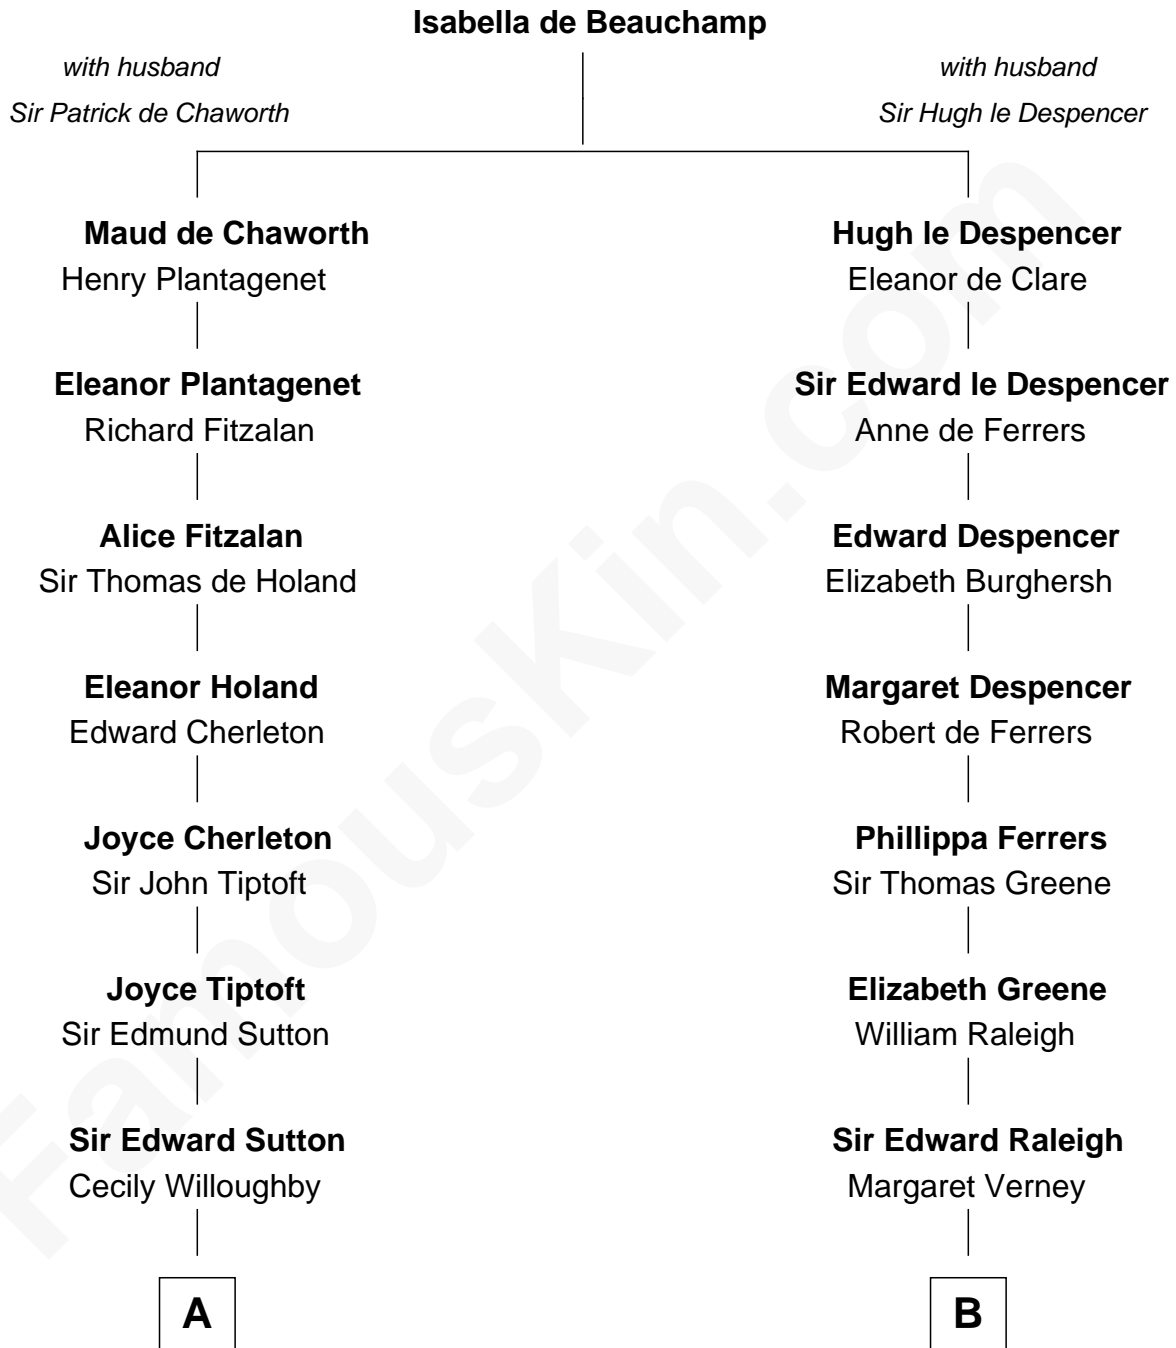

FamousKin.com Relationship Chart of John Adams Morgan 1952 Olympic Sailing Gold Medalist

19th cousin 1 time removed of

Shanghai Pierce
Texas Cattleman

C

Frances Cadwallader Crowninshield

John Quincy Adams

Charles Francis Adams

Frances Lovering

Catherine Frances Lovering Adams

Henry Sturgis Morgan

John Adams Morgan

Olympic Gold Medalist

D

Susanna Stoddard

Isaac Pearce

Jonathan D. Pearce

Hanna Phillips Head

Shanghai Pierce

Texas Cattleman

FamousKin.com