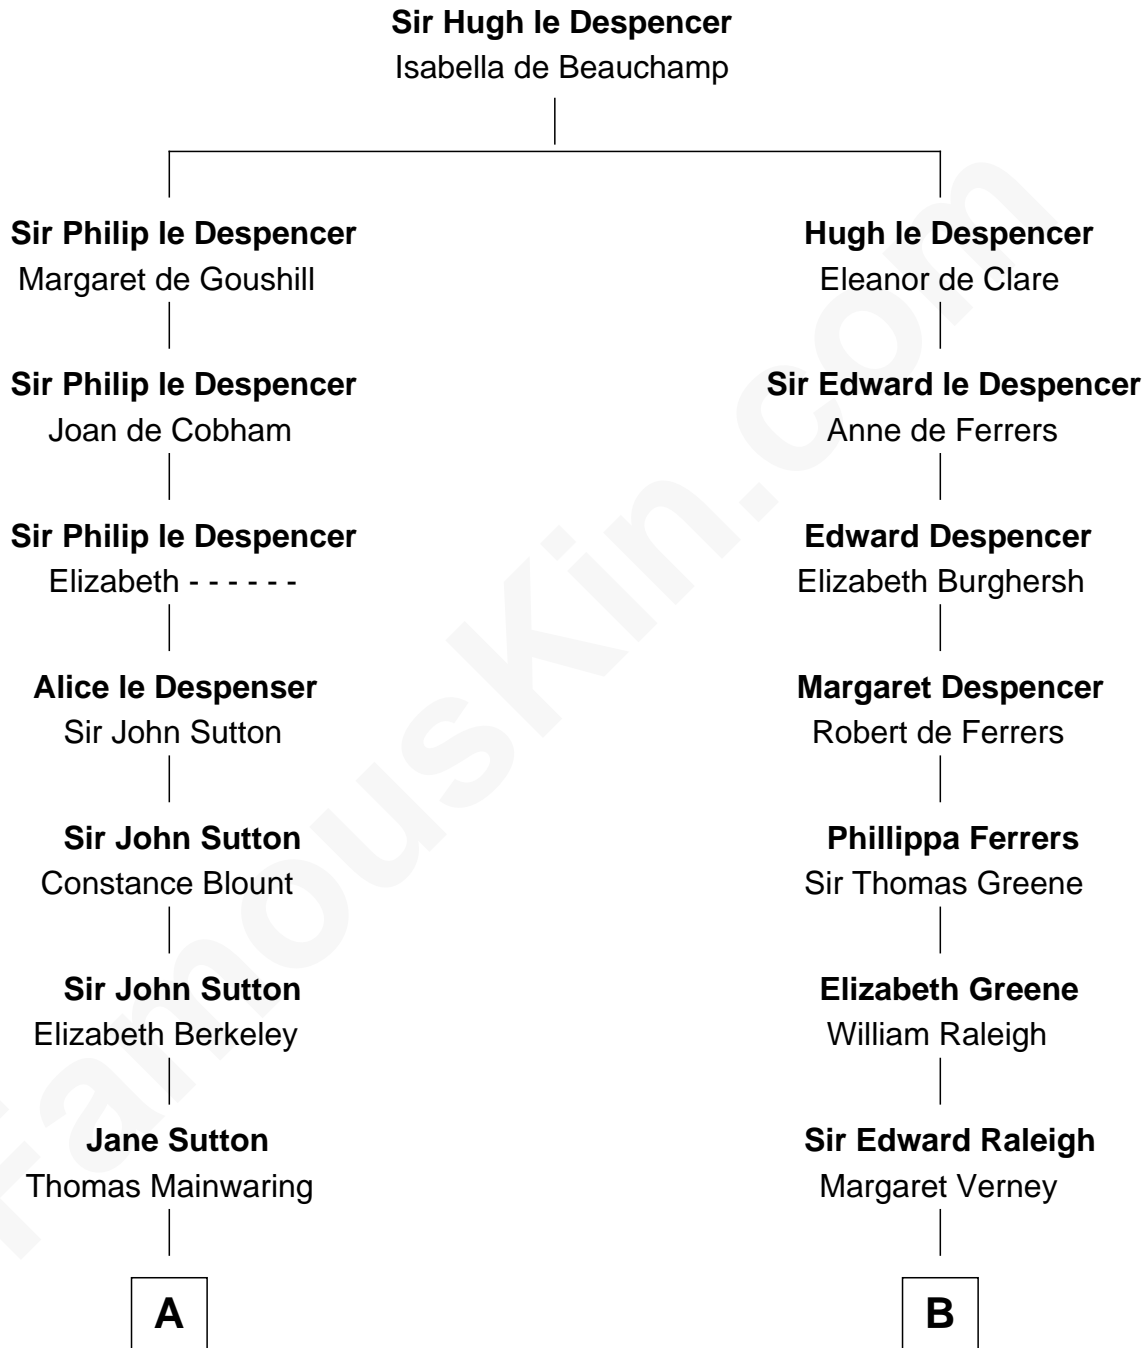

FamousKin.com Relationship Chart of

John Adams Morgan
1952 Olympic Sailing Gold Medalist

19th cousin 2 times removed of

Shanghai Pierce
Texas Cattleman

C

Charles F. Tracy
Louisa Kirkland

Frances Louisa Tracy
John Pierpont Morgan

John Pierpont Morgan
Jane Norton Grew

Henry Sturgis Morgan
Catherine Frances Lovering Adams

John Adams Morgan
Olympic Gold Medalist

D

Susanna Stoddard
Isaac Pearce

Jonathan D. Pearce
Hanna Phillips Head

Shanghai Pierce
Texas Cattleman