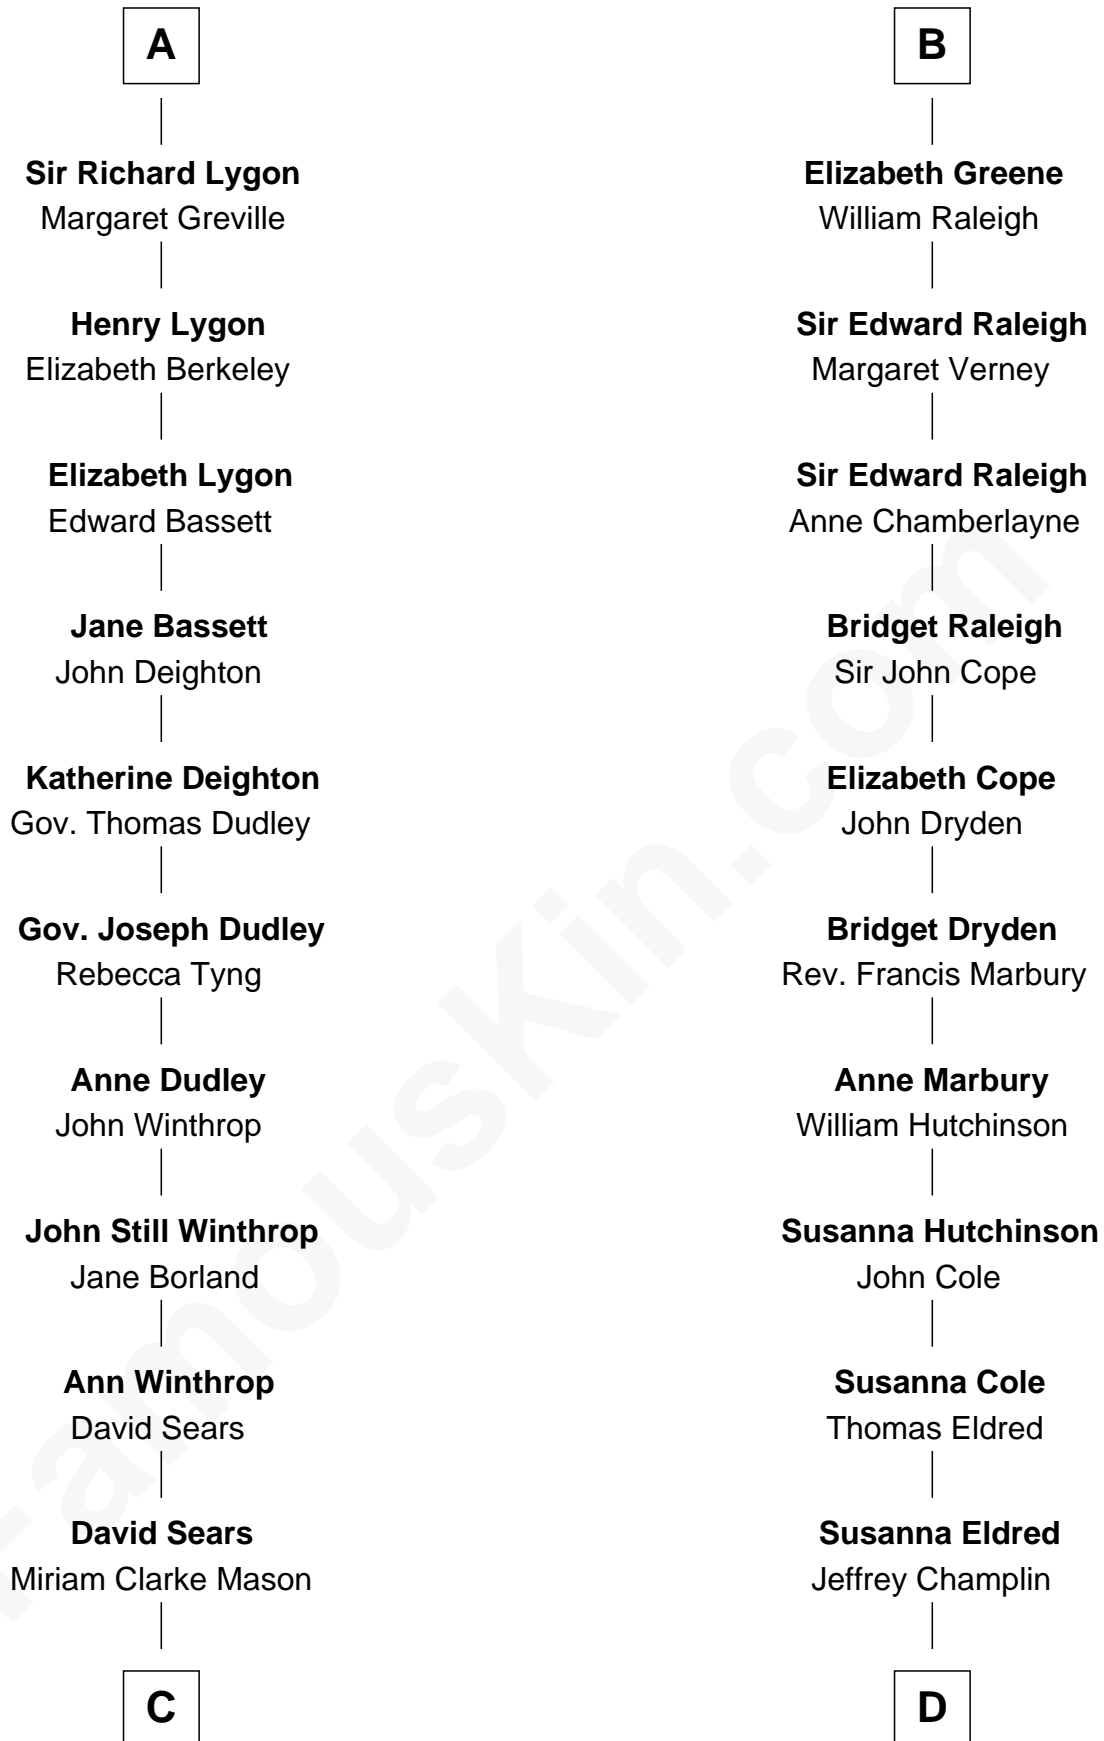

FamousKin.com

Relationship Chart of

John Adams Morgan

1952 Olympic Sailing Gold Medalist

21st cousin of

Shanghai Pierce
Texas Cattleman

C

Harriet Elizabeth Sears
George Casper Crowninshield

Frances Cadwallader Crowninshield
John Quincy Adams

Charles Francis Adams
Frances Lovering

Catherine Frances Lovering Adams
Henry Sturgis Morgan

John Adams Morgan
Olympic Gold Medalist

D

Emlin Champlin
Joseph Wilbore

Ambless Wilbore
Nathaniel Stoddard

Susanna Stoddard
Isaac Pearce

Jonathan D. Pearce
Hanna Phillips Head

Shanghai Pierce
Texas Cattleman