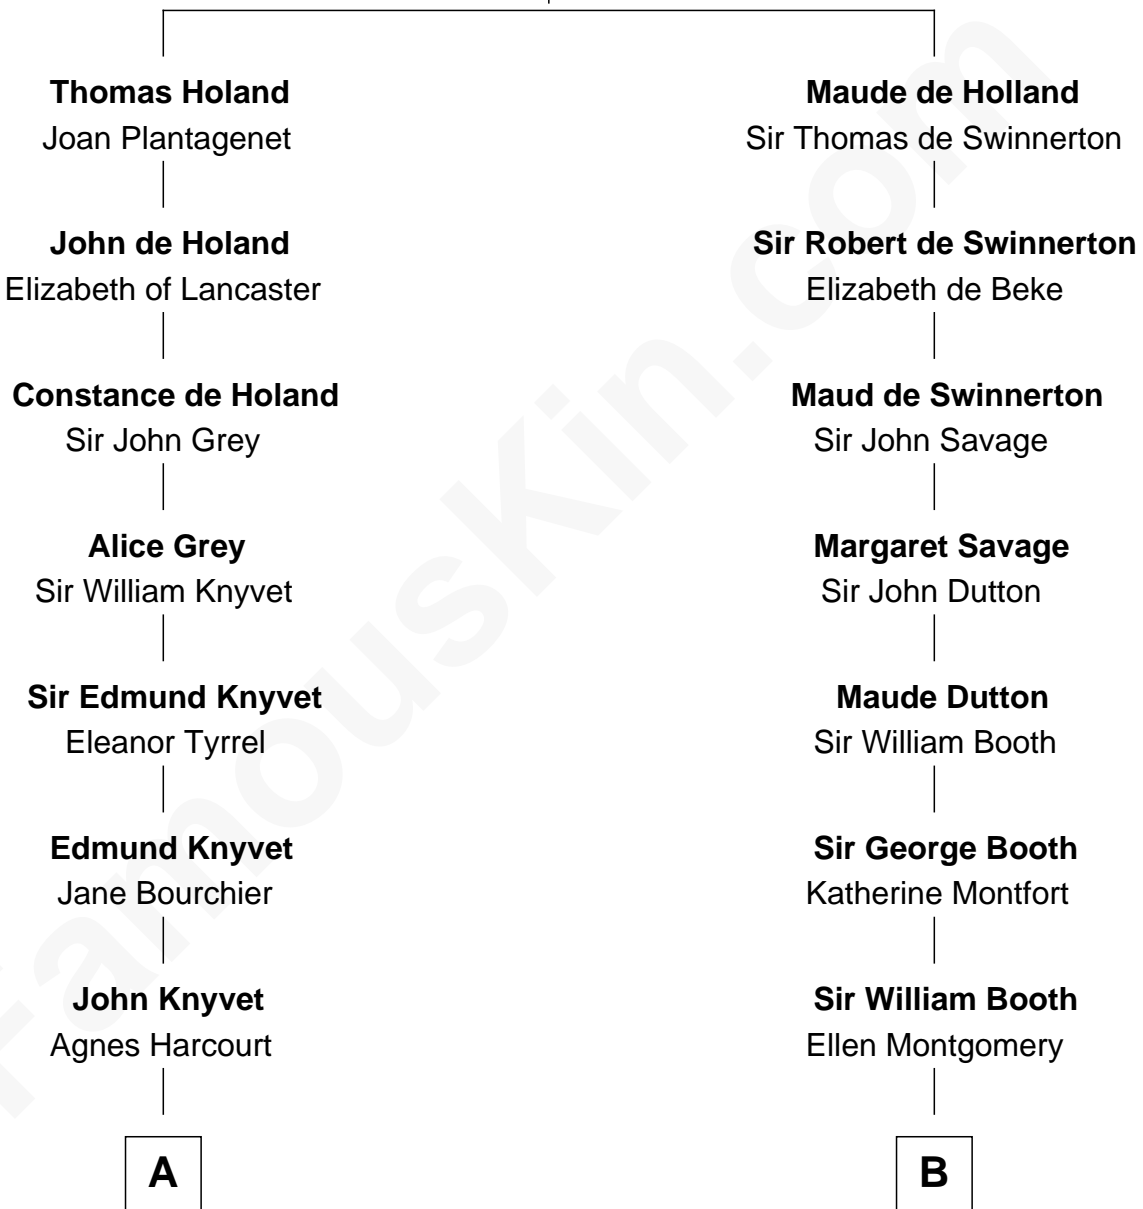

# FamousKin.com Relationship Chart of

**John Adams Morgan**  
1952 Olympic Sailing Gold Medalist

19th cousin 1 time removed of

**Christian Herter**  
59th Governor of Massachusetts

**Sir Robert de Holland**  
Maude la Zouche

**A**

**Abigail Knyvet**  
Martin Sedley

**Muriel Sedley**  
Brampton Gurdon

**Muriel Gurdon**  
Richard Saltonstall

**Nathaniel Saltonstall**  
Elizabeth Ward

**Elizabeth Saltonstall**  
Rev. Rowland Cotton

**Joanna Cotton**  
Rev. John Brown

**Abigail Brown**  
Edward Brooks

**Peter Chardon Brooks**  
Ann Gorham

**Abigail Brown Brooks**  
Charles Francis Adams

**John Quincy Adams**  
Frances Cadwallader Crowninshield