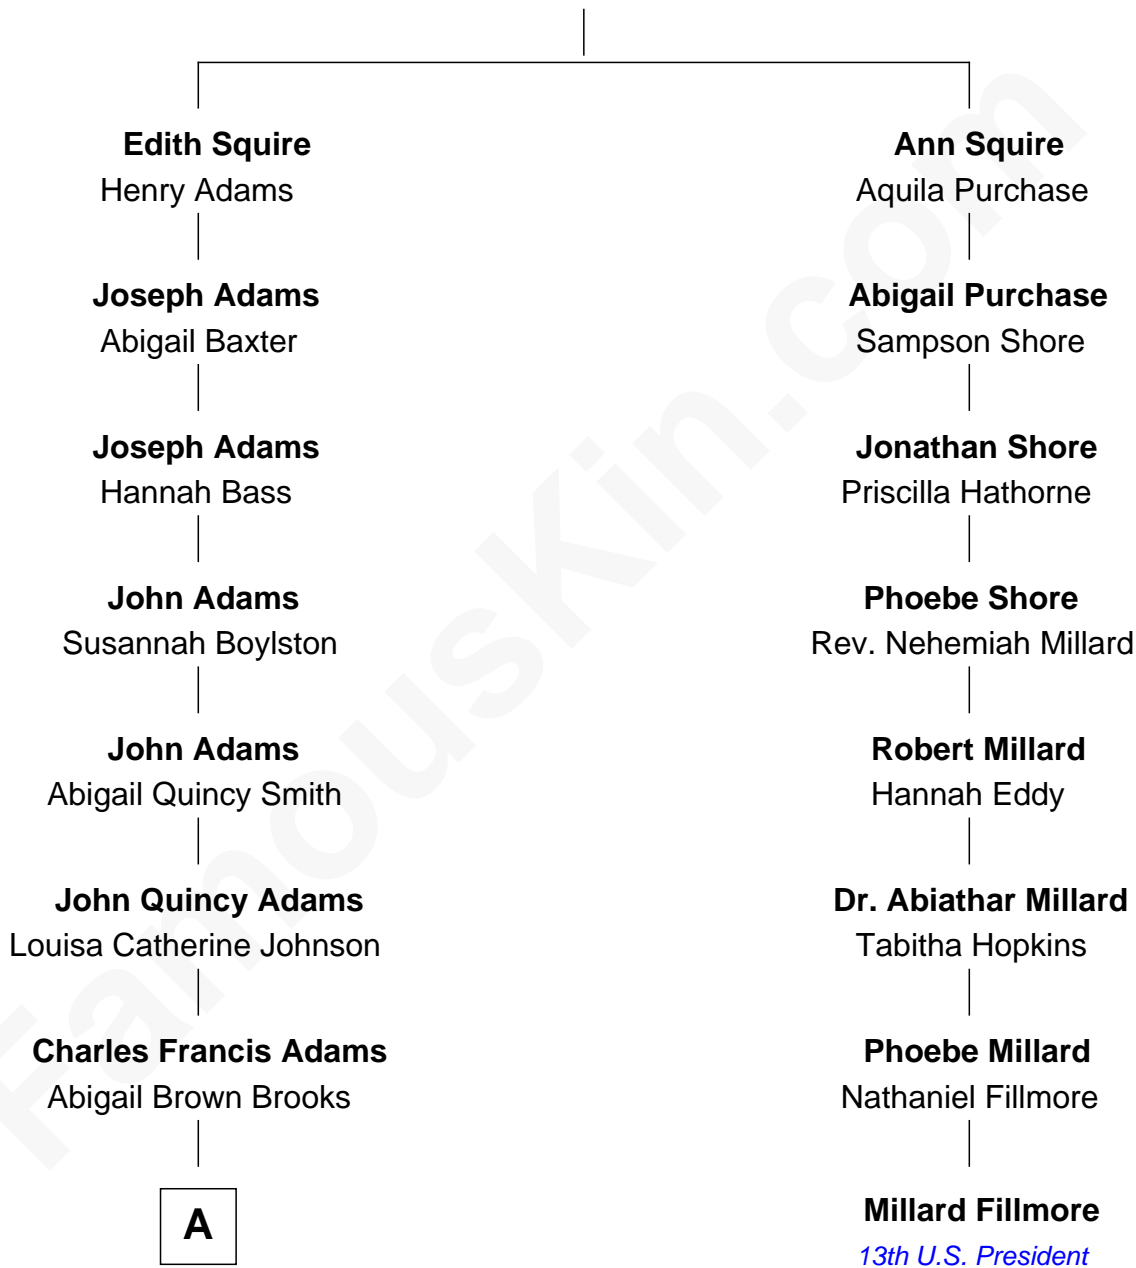

FamousKin.com Relationship Chart of John Adams Morgan

1952 Olympic Sailing Gold Medalist

7th cousin 3 times removed of

Millard Fillmore

13th U.S. President

Henry Squire

A

—
John Quincy Adams

Frances Cadwallader Crowninshield

—
Charles Francis Adams

Frances Lovering

—
Catherine Frances Lovering Adams

Henry Sturgis Morgan

—
John Adams Morgan

Olympic Gold Medalist

FamousKin.com