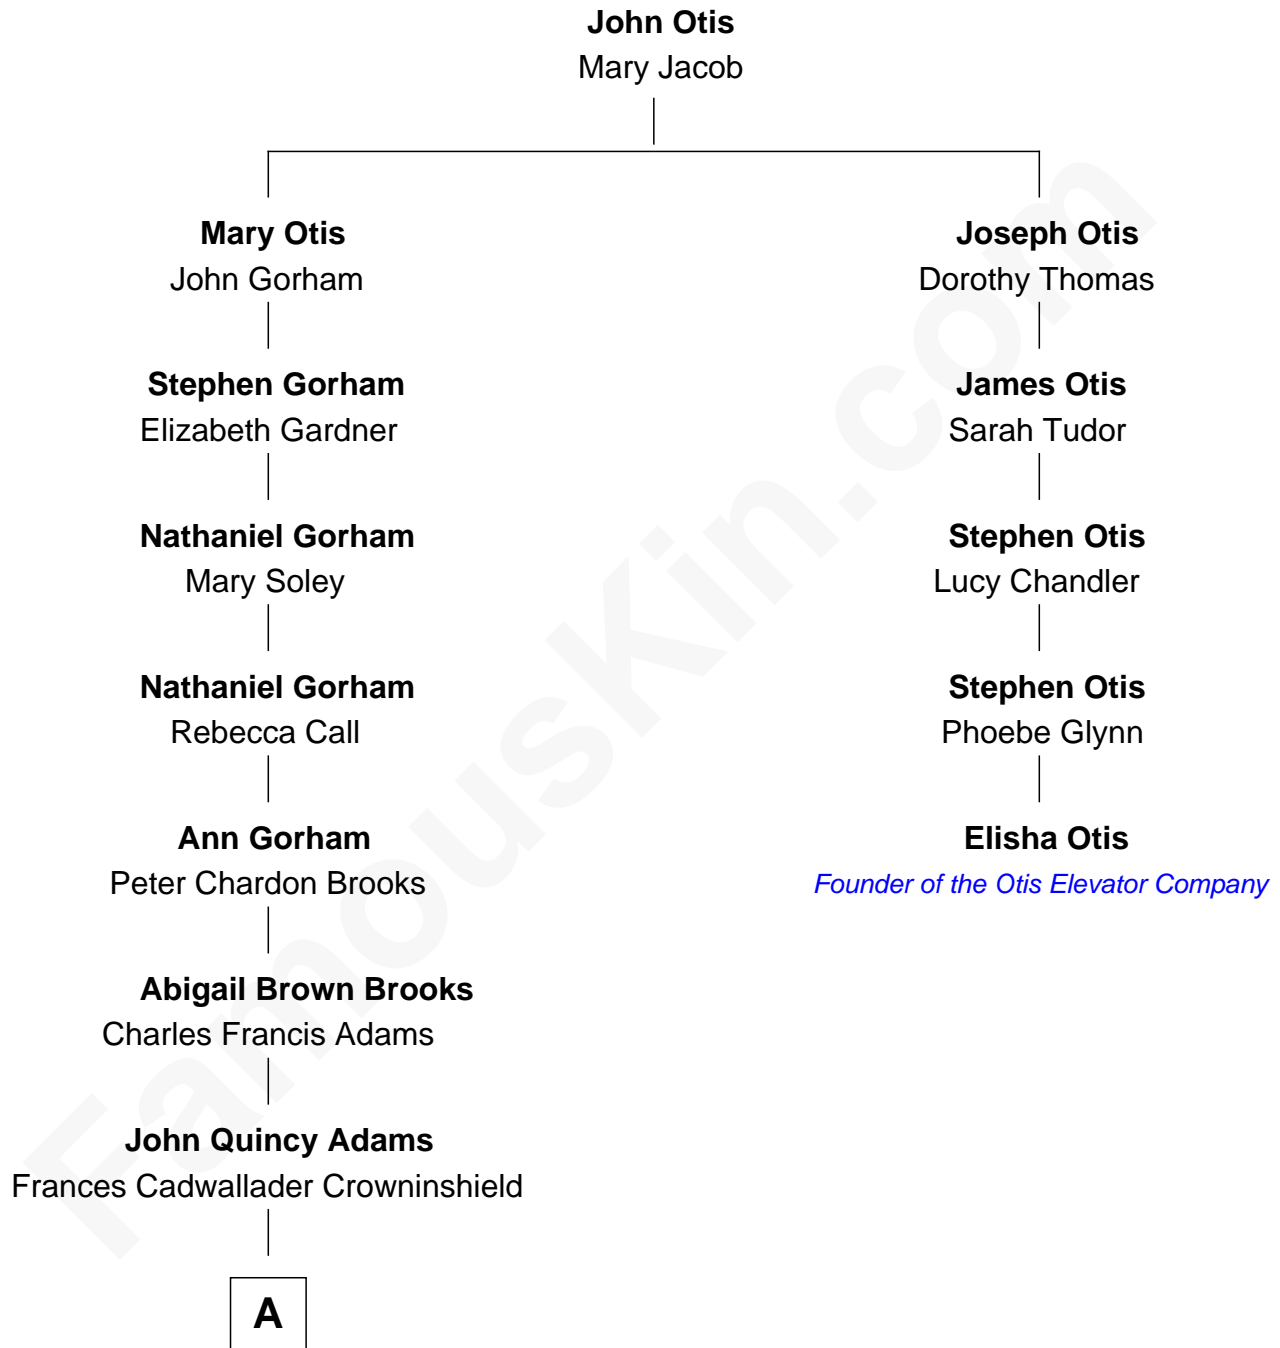

FamousKin.com Relationship Chart of John Adams Morgan

1952 Olympic Sailing Gold Medalist

4th cousin 5 times removed of

Elisha Otis

Founder of the Otis Elevator Company

A

—
Charles Francis Adams

Frances Lovering

—
Catherine Frances Lovering Adams

Henry Sturgis Morgan

—
John Adams Morgan

Olympic Gold Medalist

FamousKin.com